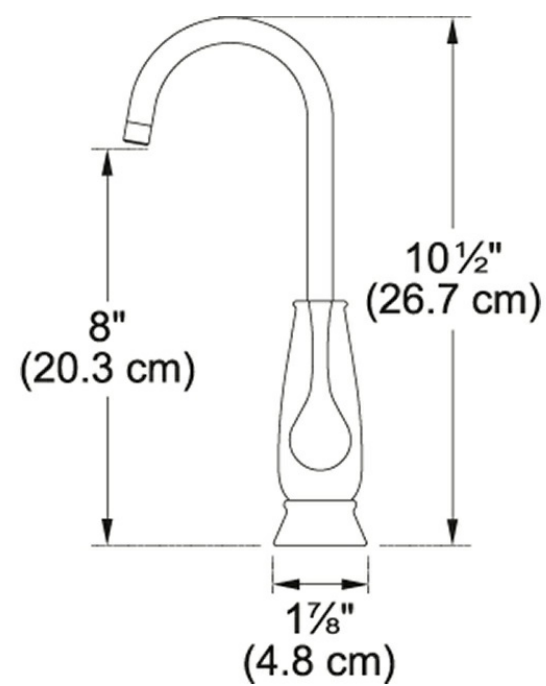

Product Picture

Technical Drawing

Product Information

Version	Hot & Filtered Cold Water Dispenser
Flow Rate	0.5 gpm
Spray Type	Stream
Faucet Operation	2 Handle Mixer
Where to buy	Showroom

Article Numbers

FUN#	120.0383.742
US Part Number	LB14250