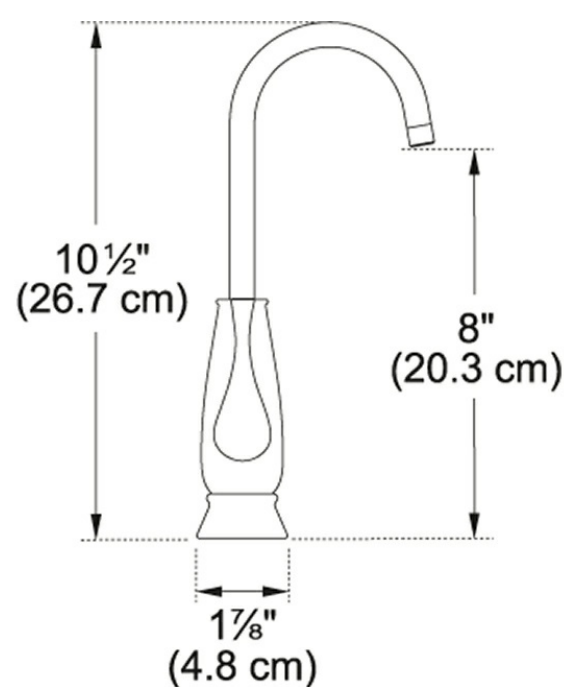

Product Picture

Technical Drawing

Product Information

Version	Hot Water Dispenser
Flow Rate	0.5 gpm
Spray Type	Stream
Faucet Operation	Side Lever
Where to buy	Showroom

Article Numbers

FUN#	120.0383.730
US Part Number	LB14150