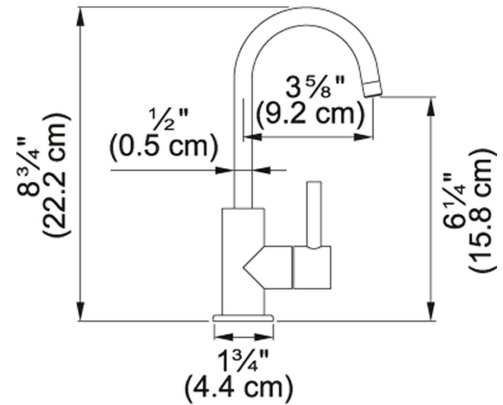

Black Stainless Steel | 119.0629.390

FAMILY : Point of Use and Filtration | INSTALLATION TYPE : Single Hole installation | STYLE : Contemporary | FINISH : Black Stainless Steel | SERIES : Hot Water Only | MODEL : LB13125BSS

TECHNICAL DATA

Version	Hot Water Dispenser
Flow Rate	0.5 gpm
Spray	Stream
Cartridge	Ceramic discs
Faucet Operation	Single Lever
Counter Hole Diameter	1-1/4"
Spout Swivel Range	360 °
Height to End of Spout	6 1/4"
Height Overall	8 3/4"
Spout reach	3 5/8"
Model Name	LB13125BSS