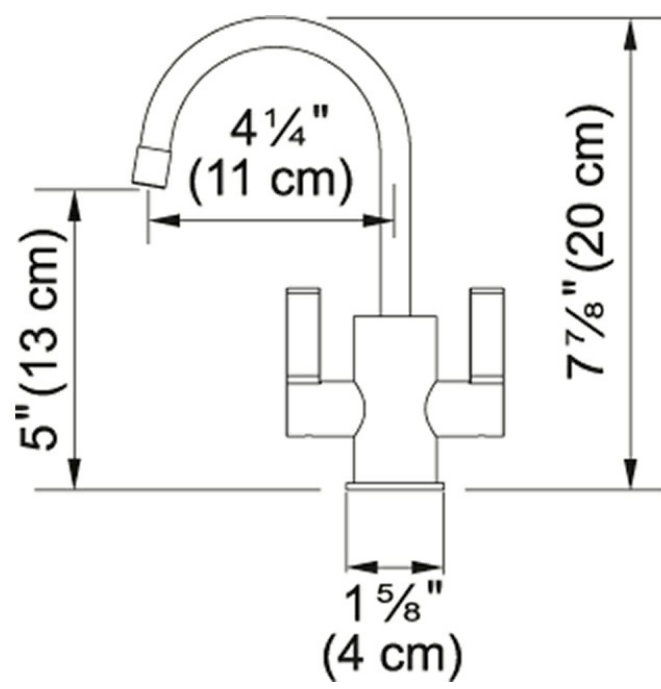

LB10200 Polished Chrome

Product Picture

Technical Drawing

Product Information

Version	Hot & Filtered Cold Water Dispenser
Flow Rate	0.5 gpm
Spray Type	Full Spray
Faucet Operation	2 Handle Mixer
Spout Swivel Range	360 °
Where to buy	Showroom

Article Numbers

FUN#	120.0355.523
US Part Number	LB10200