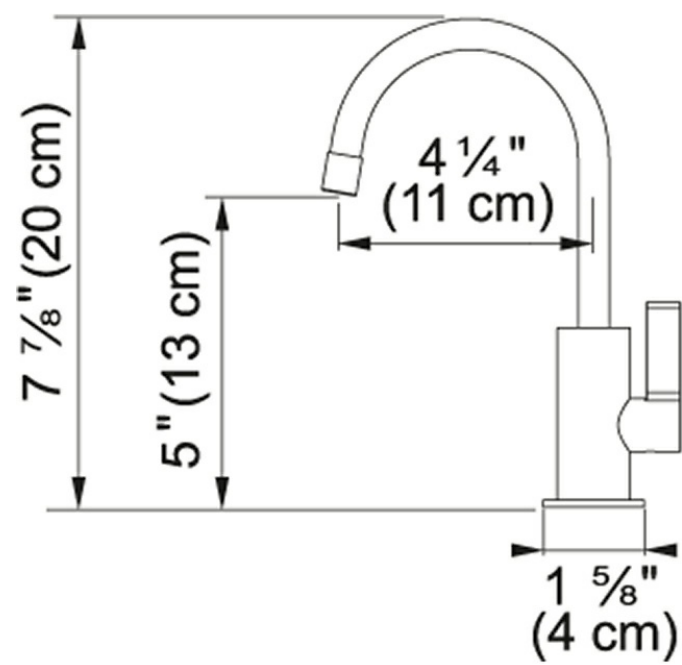

LB10100 Polished Chrome

Product Picture

Technical Drawing

Product Information

Version	Hot Water Dispenser
Flow Rate	0.5 gpm
Spray Type	Full Spray
Faucet Operation	Single Lever
Spout Swivel Range	360 °
Where to buy	Showroom

Article Numbers

FUN#	119.0355.521
US Part Number	LB10100