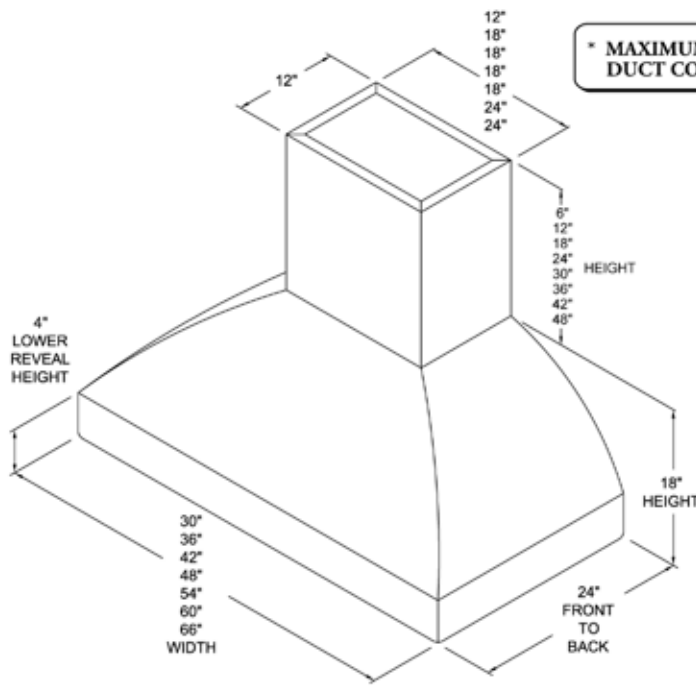

# LAREDO Wall Model

- SEAMLESS CONSTRUCTION
- 3-SPEED CONTROL
- 50 WATT BULBS  
AMBIENT & BRILLIANT-BULBS INCLUDED
- HIGH HEAT SENSOR
- BAFFLE FILTER-STAINLESS STEEL
- ENCLOSED LINER-STAINLESS STEEL
- 16 GAUGE MATERIAL
- TOP DISCHARGE ONLY