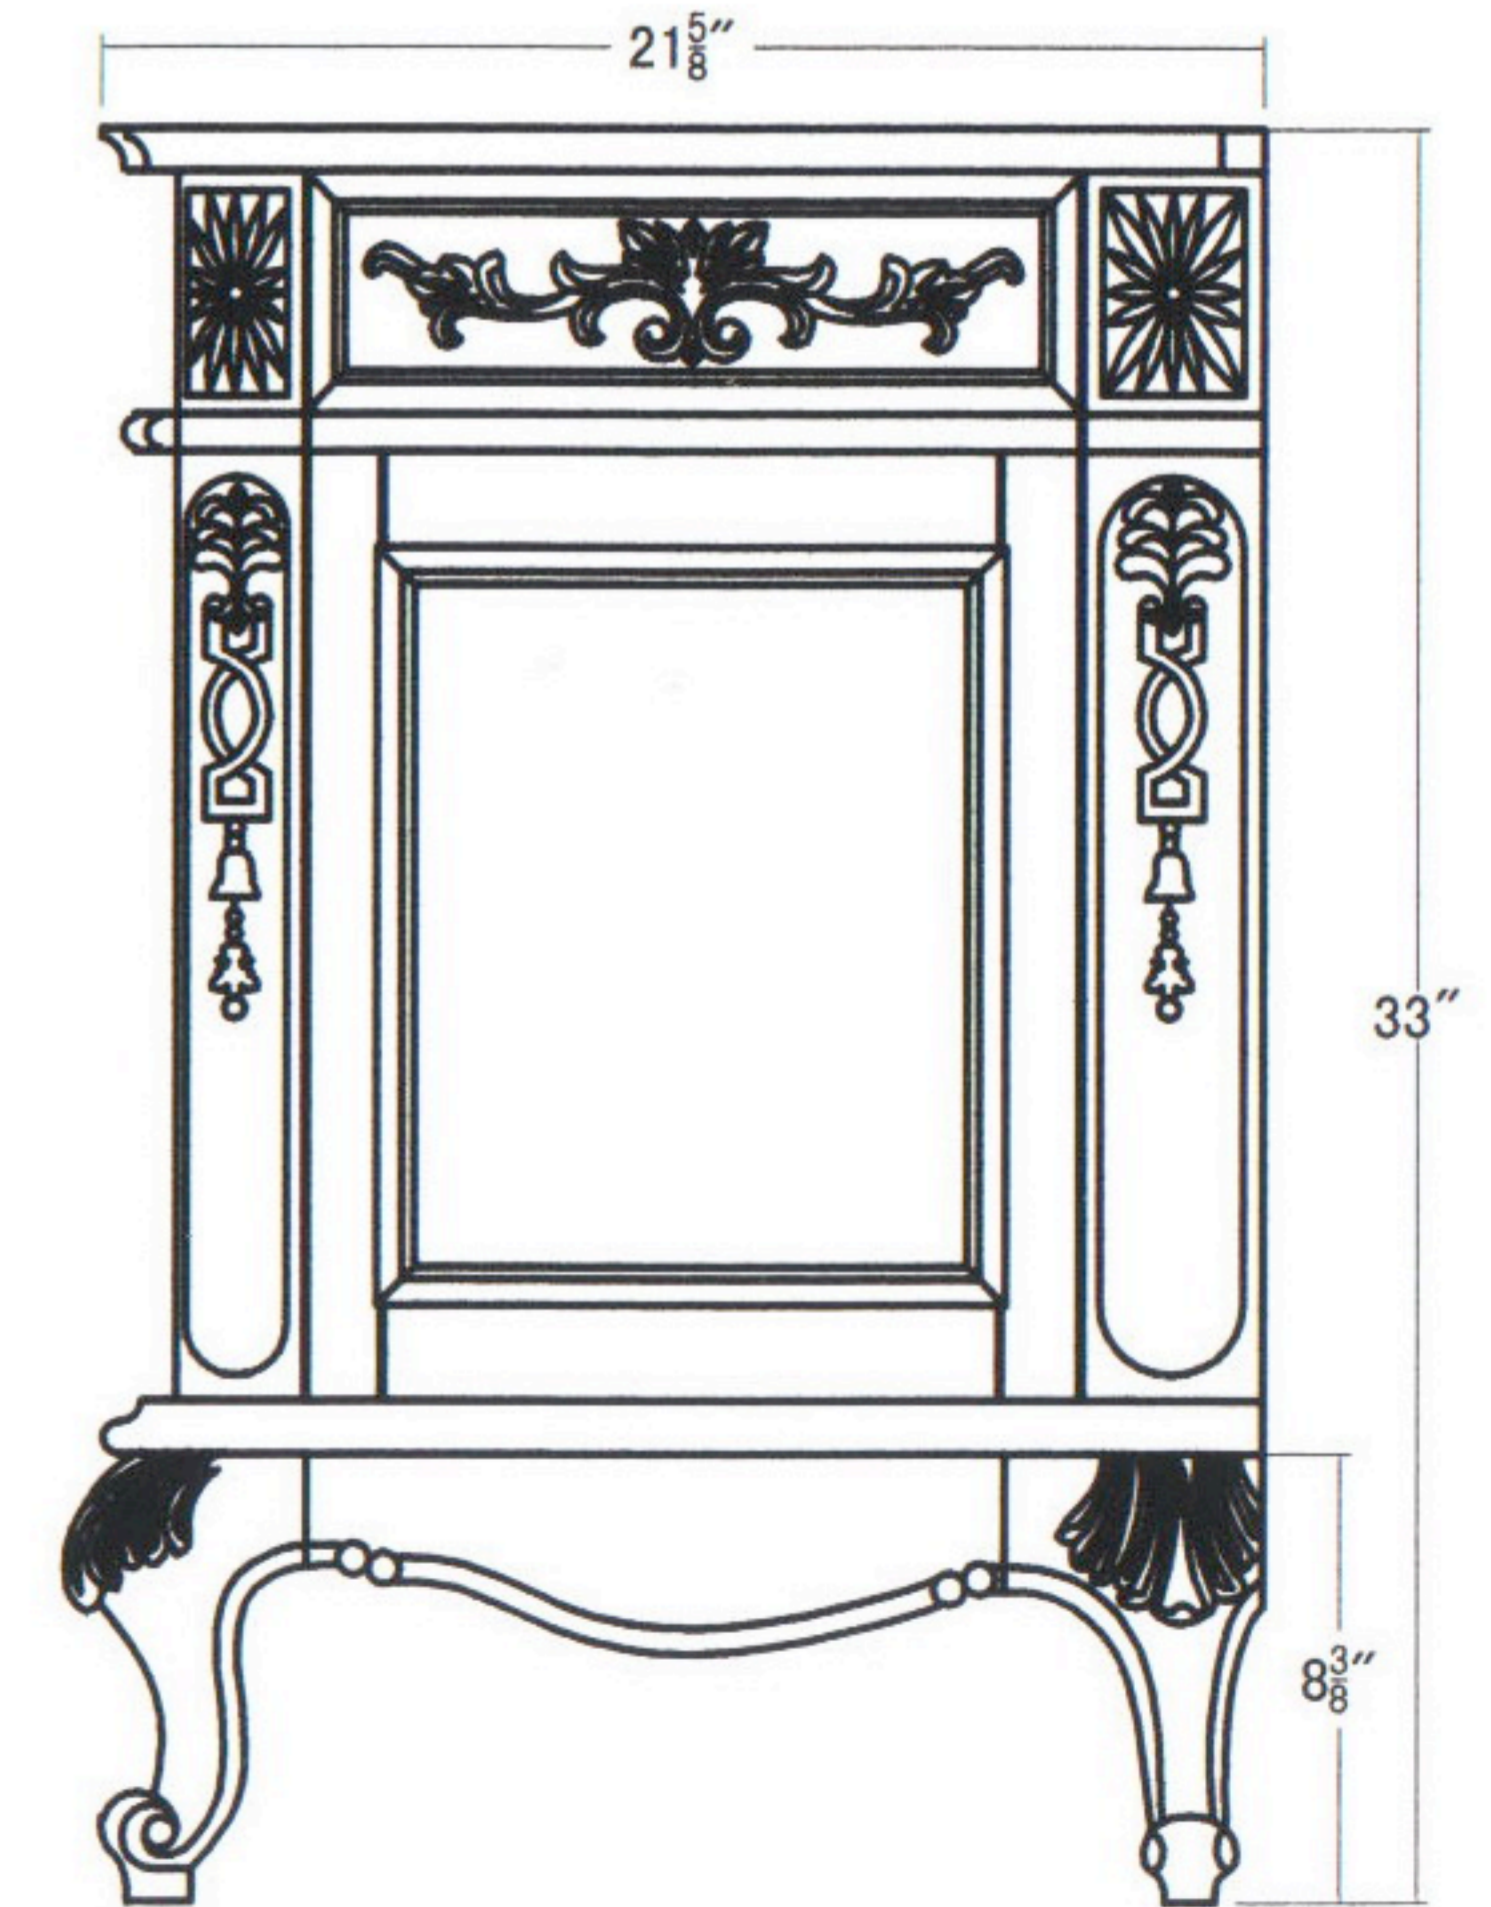

TOP VIEW

L72

Top Drawer: 19⁵/₈"Wx16¹/₈"Dx4³/₈"H/1pc

Center Drawer: 18"Wx16¹/₈"Dx5¹/₄"H/3pcs

FRONT VIEW

SIDE VIEW