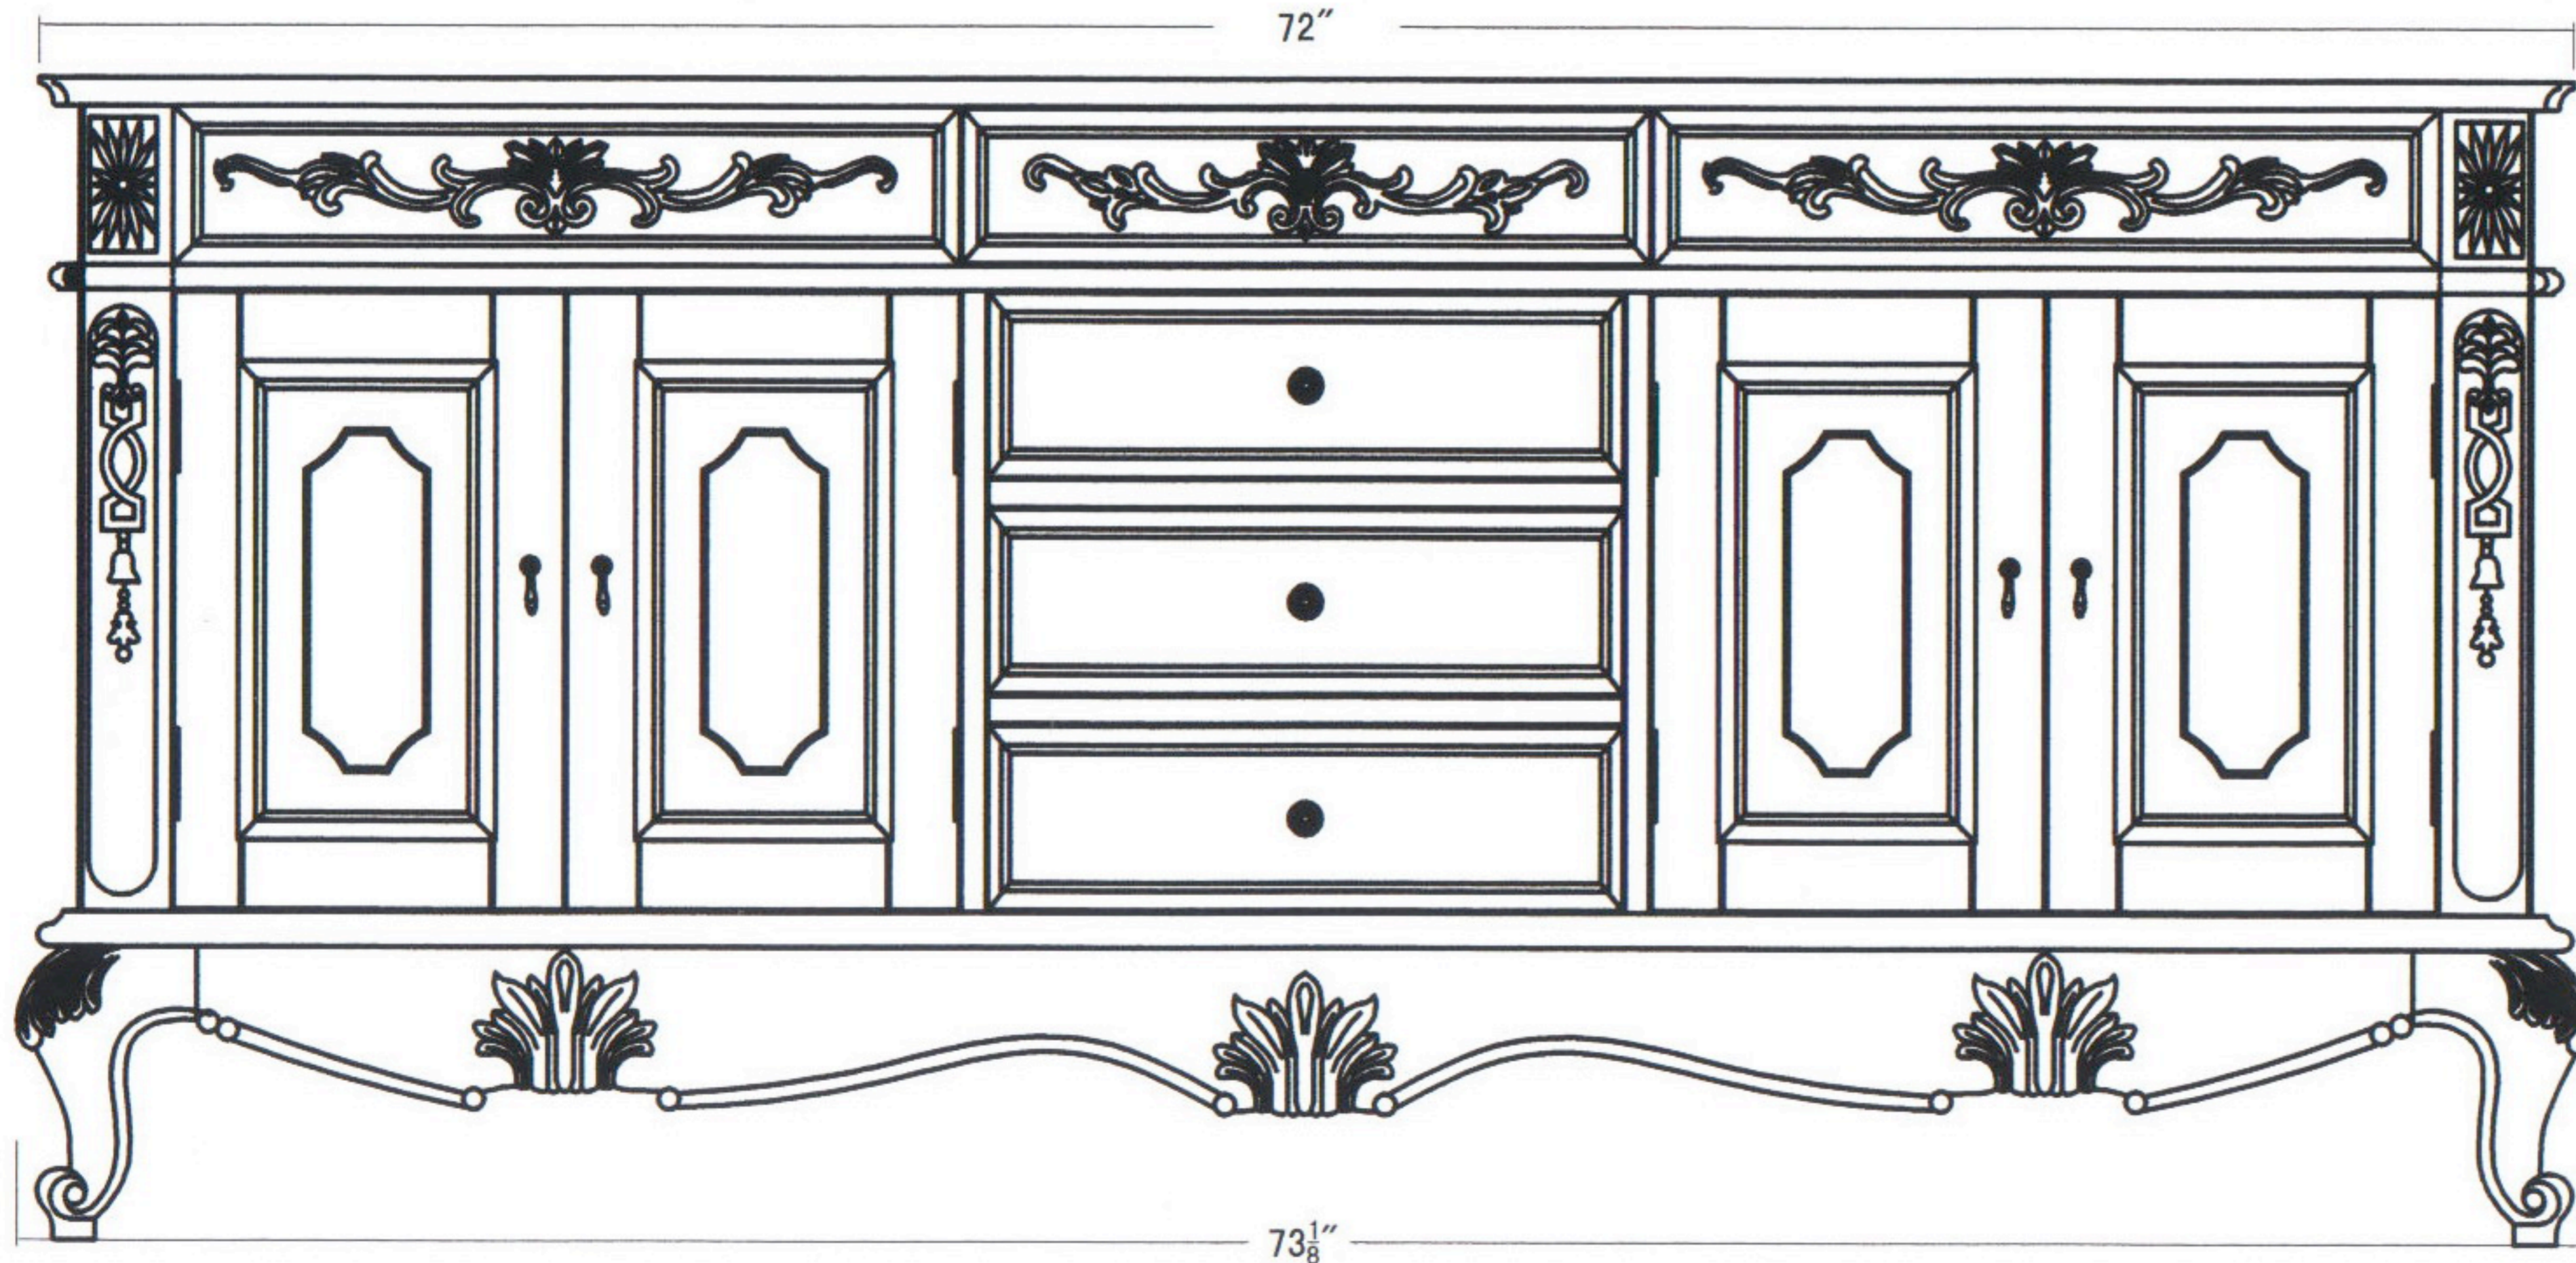

TOP VIEW

L72

Top Drawer: 19⁵/₈"Wx16¹/₈"Dx4³/₈"H/1pc

Center Drawer: 18"Wx16¹/₈"Dx5¹/₄"H/3pcs

FRONT VIEW

SIDE VIEW