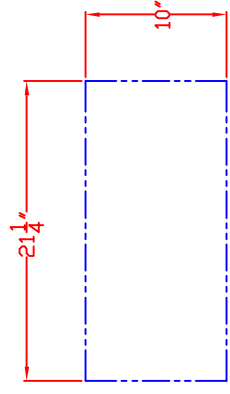

SEDONA BY LYNX
L600 GRILL
W/ DIMENSIONS
ISLAND CUTOUT IN BLUE

TOP VIEW

FRONT VIEW

RIGHT SIDE VIEW

SEDONA BY LYNX L600 GRILL ISLAND CUTOUT

RIGHT SIDE VIEW

FRONT VIEW