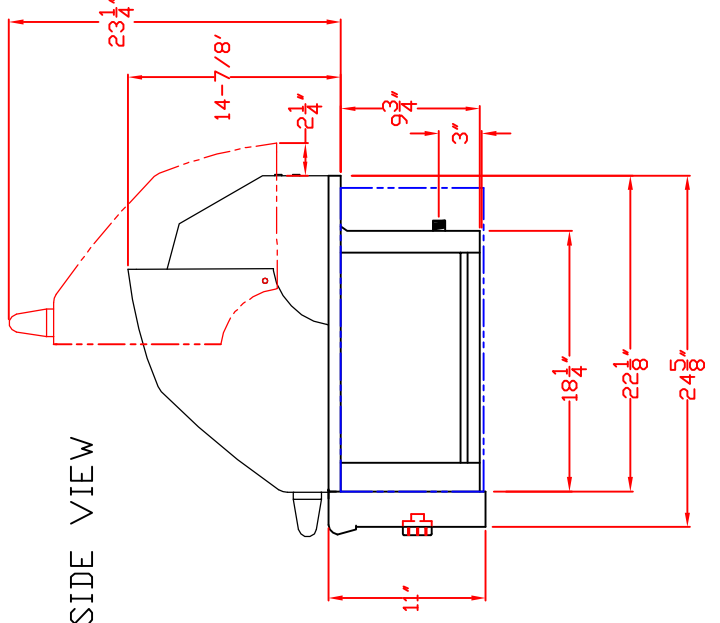

SEDONA BY LYNX
L600 GRILL
W/ DIMENSIONS
ISLAND CUTOUT IN BLUE

TOP VIEW

FRONT VIEW

RIGHT SIDE VIEW

SEDONA BY LYNX L600 GRILL ISLAND CUTOUT

RIGHT SIDE VIEW

FRONT VIEW