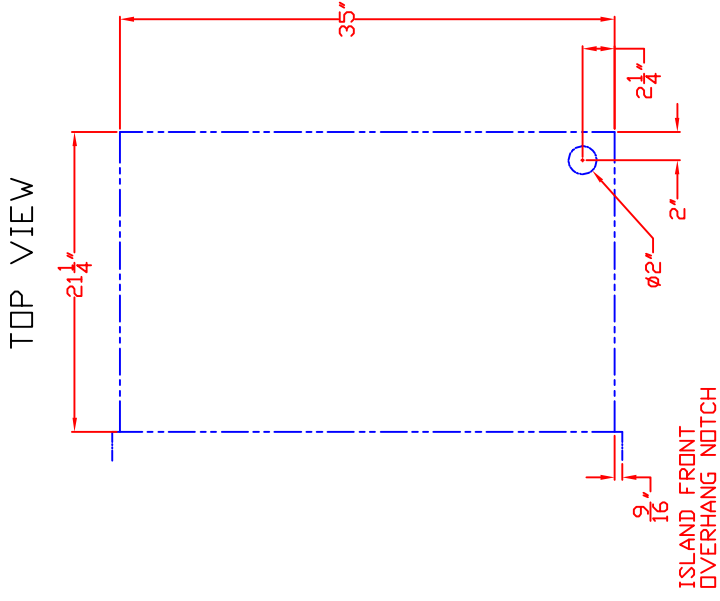

SEDONA BY LYNX
L600 GRILL
W/ DIMENSIONS
ISLAND CUTOUT IN BLUE

TOP VIEW

FRONT VIEW

RIGHT SIDE VIEW

SEDONA BY LYNX L600 GRILL ISLAND CUTOUT

RIGHT SIDE VIEW

FRONT VIEW