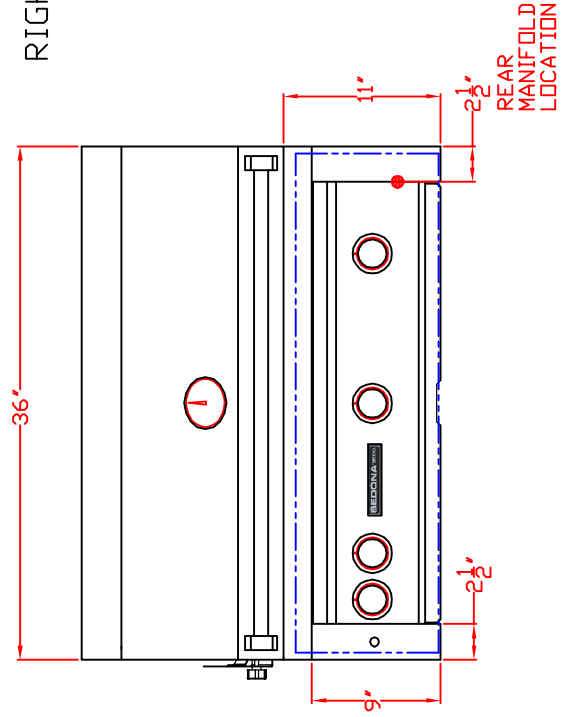

SEDONA BY LYNX
L600 GRILL
W/ DIMENSIONS
ISLAND CUTOUT IN BLUE

TOP VIEW

FRONT VIEW

RIGHT SIDE VIEW

SEDONA BY LYNX L600 GRILL ISLAND CUTOUT

RIGHT SIDE VIEW

FRONT VIEW