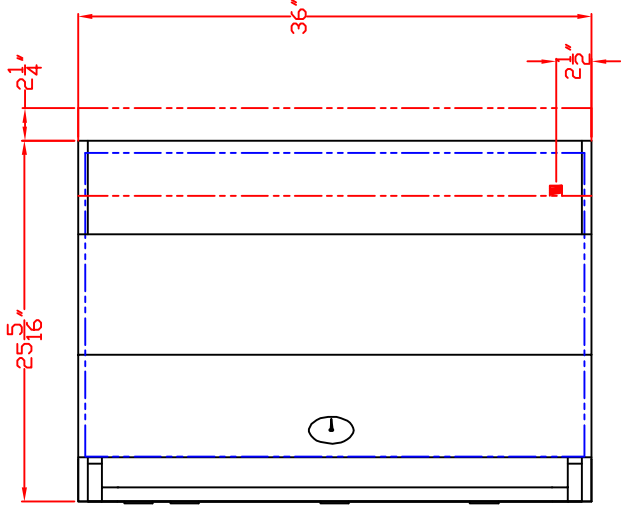

SEDONA BY LYNX
L600 GRILL
W/ DIMENSIONS
ISLAND CUTOUT IN BLUE

TOP VIEW

FRONT VIEW

RIGHT SIDE VIEW

SEDONA BY LYNX L600 GRILL ISLAND CUTOUT

RIGHT SIDE VIEW

FRONT VIEW