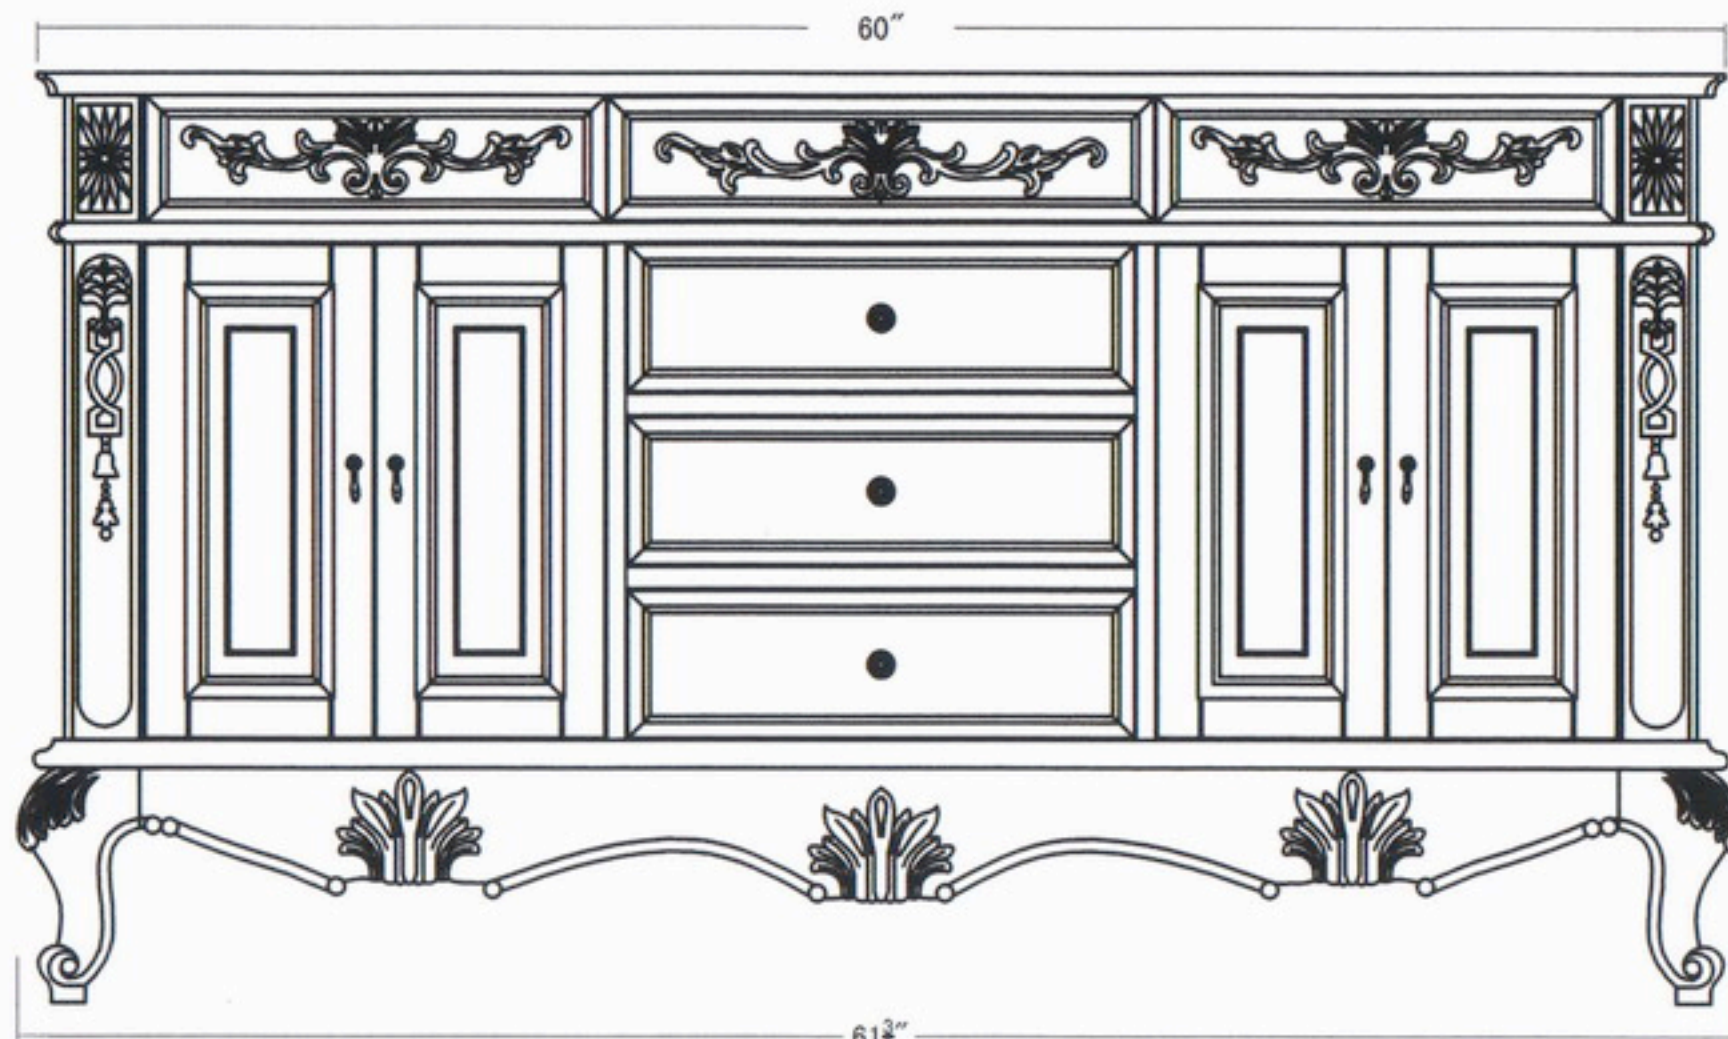

TOP VIEW

L60

Top Drawer: 19³/₈"Wx16¹/₈"Dx4³/₈"H/1pc

Center Drawer: 18"Wx16¹/₈"Dx5¹/₄"H/3pcs

FRONT VIEW

SIDE VIEW