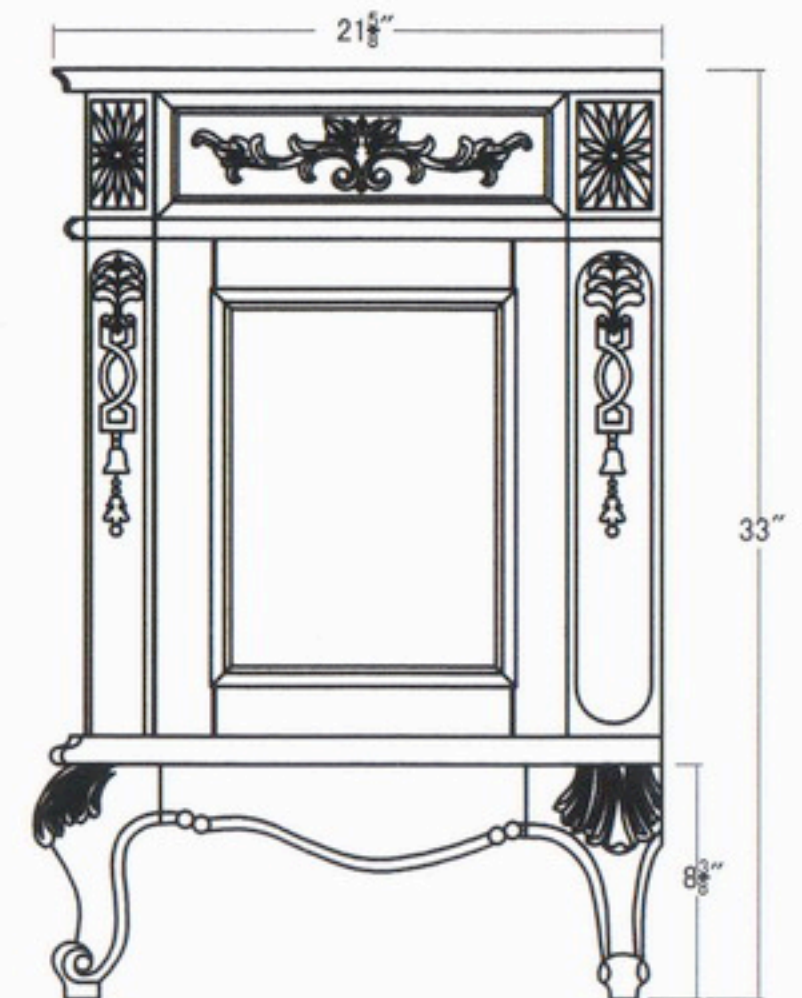

TOP VIEW

L60

Top Drawer: 19³/₈"Wx16¹/₈"Dx4³/₈"H/1pc

Center Drawer: 18"Wx16¹/₈"Dx5¹/₄"H/3pcs

FRONT VIEW

SIDE VIEW