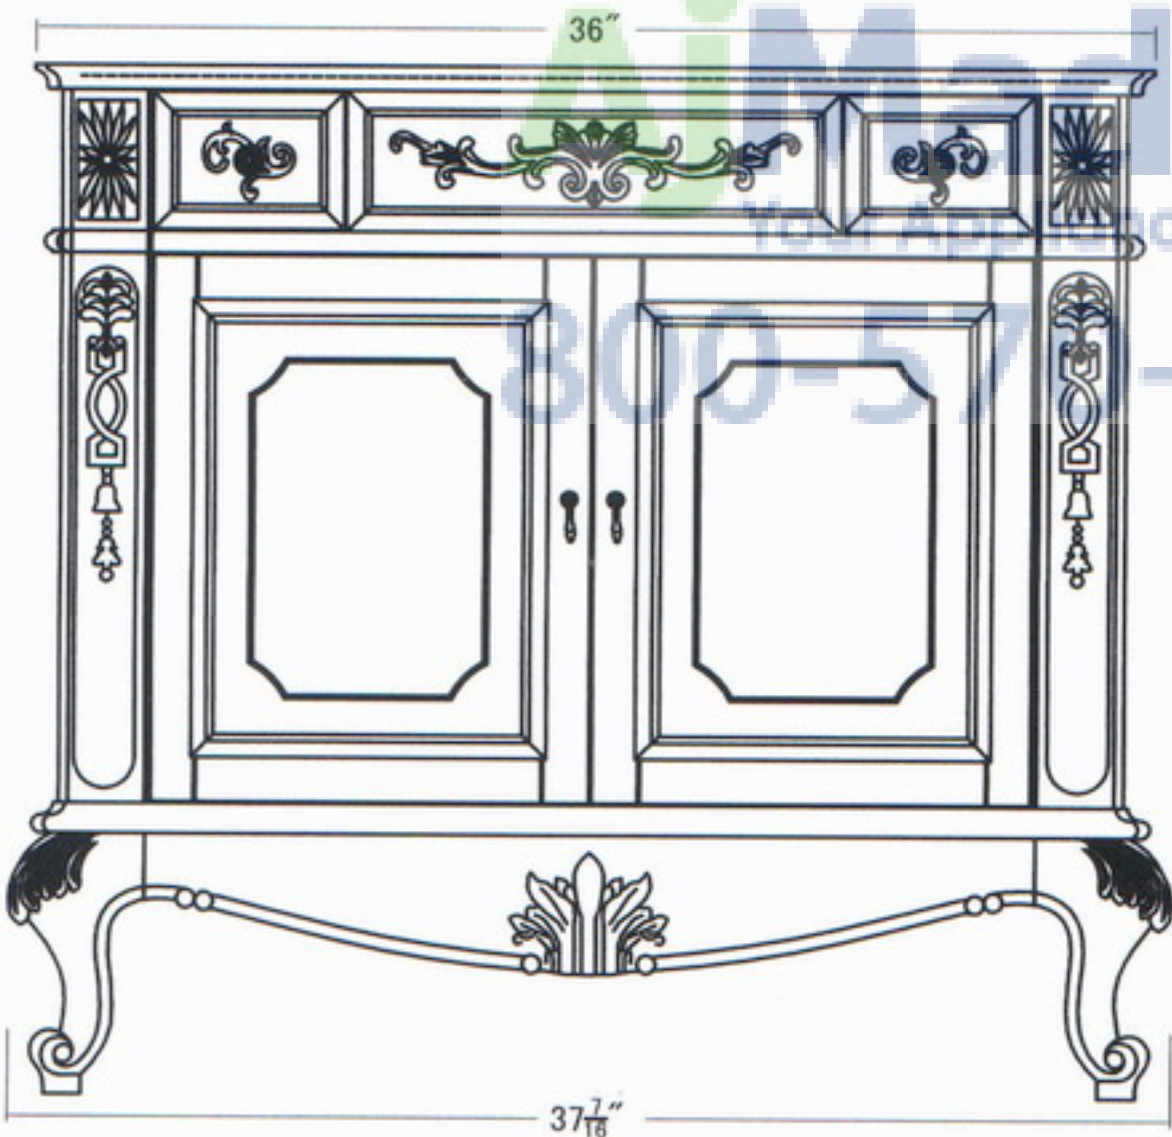

TOP VIEW

L36

Top Drawer :

6¹/₈" W x 18¹/₂" D x 4³/₈" H / 2 pcs

FRONT VIEW

SIDE VIEW