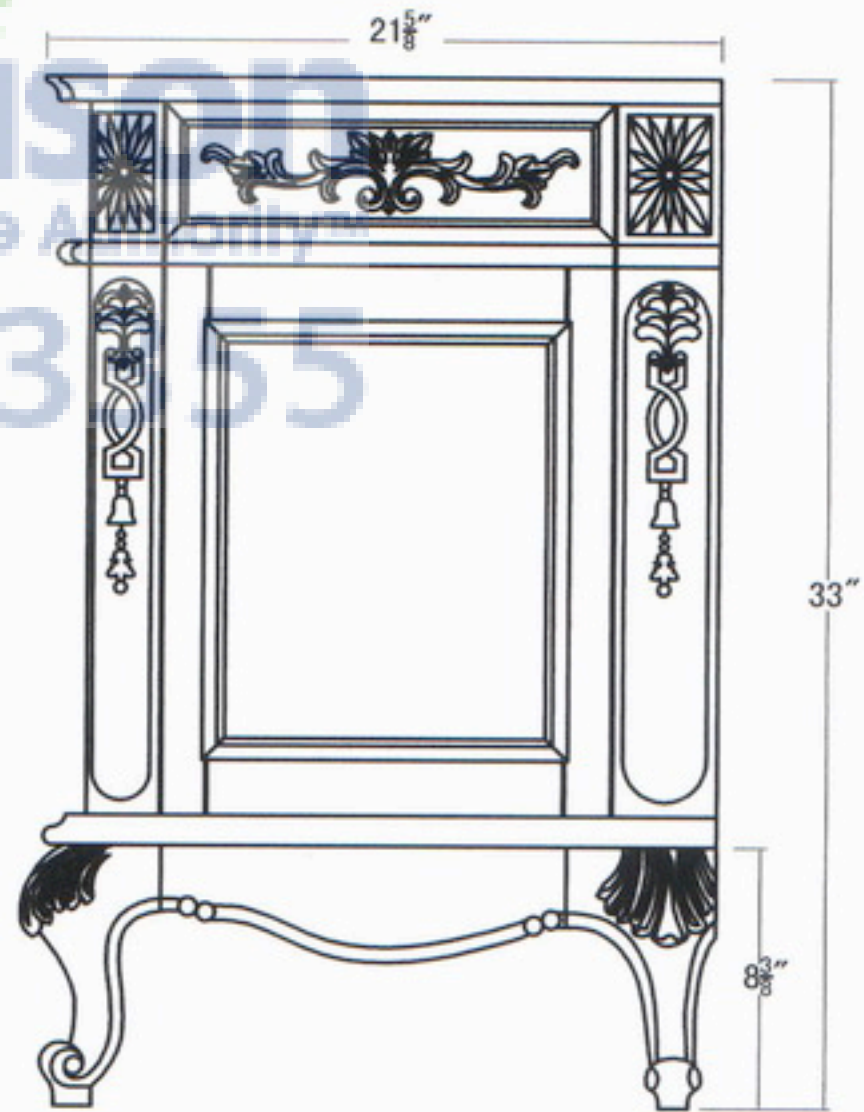

TOP VIEW

L36

Top Drawer :

6¹/₈" W x 18¹/₂" D x 4³/₈" H / 2 pcs

FRONT VIEW

SIDE VIEW