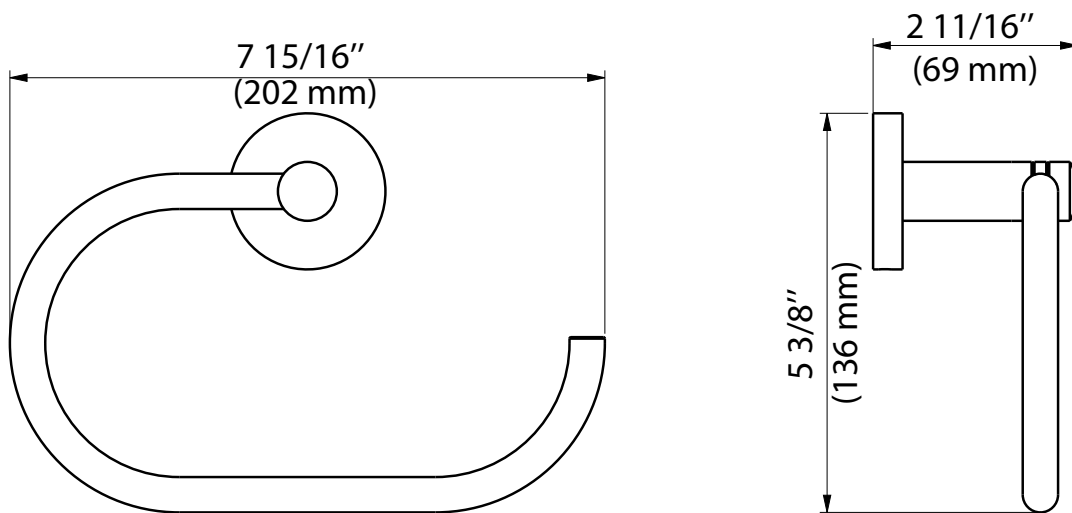

KEA-18825

Kraus Bathroom Accessories - Elie™ Towel Ring

Chrome / Brushed Nickel / Matte Black Finishes

Material

Brass

Features

- Solid Brass Construction
- Sleek Design Coordinates w/ a Variety of Decor Styles
- Easy-to-Clean Finish is Corrosion & Rust-Resistant
- All Mounting Hardware Included for Easy Installation
- Holds up to 11 lbs (5 kg)

Kraus Lifetime Limited Warranty: See website for details www.kraususa.com

1.800.775.0703 / customerservice@kraususa.com