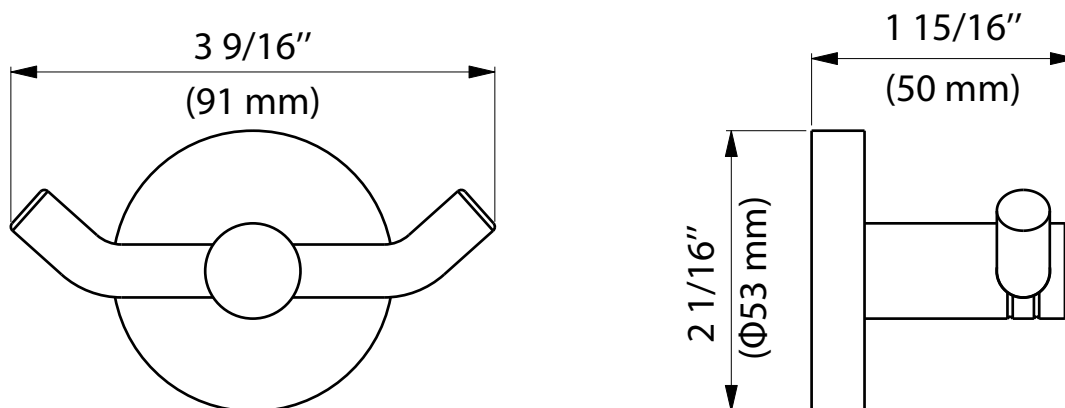

KEA-18802

Kraus Bathroom Accessories - Elie™ Double Hook

Chrome / Brushed Nickel / Matte Black Finishes

Kräus®

SPECIFICATION SHEET

Material

Brass

Features

- Solid Brass Construction
- Sleek Design Coordinates w/ a Variety of Decor Styles
- Easy-to-Clean Finish is Corrosion & Rust-Resistant
- All Mounting Hardware Included for Easy Installation
- Holds up to 11 lbs (5 kg)

Kraus Lifetime Limited Warranty: See website for details www.kraususa.com

1.800.775.0703 / customerservice@kraususa.com