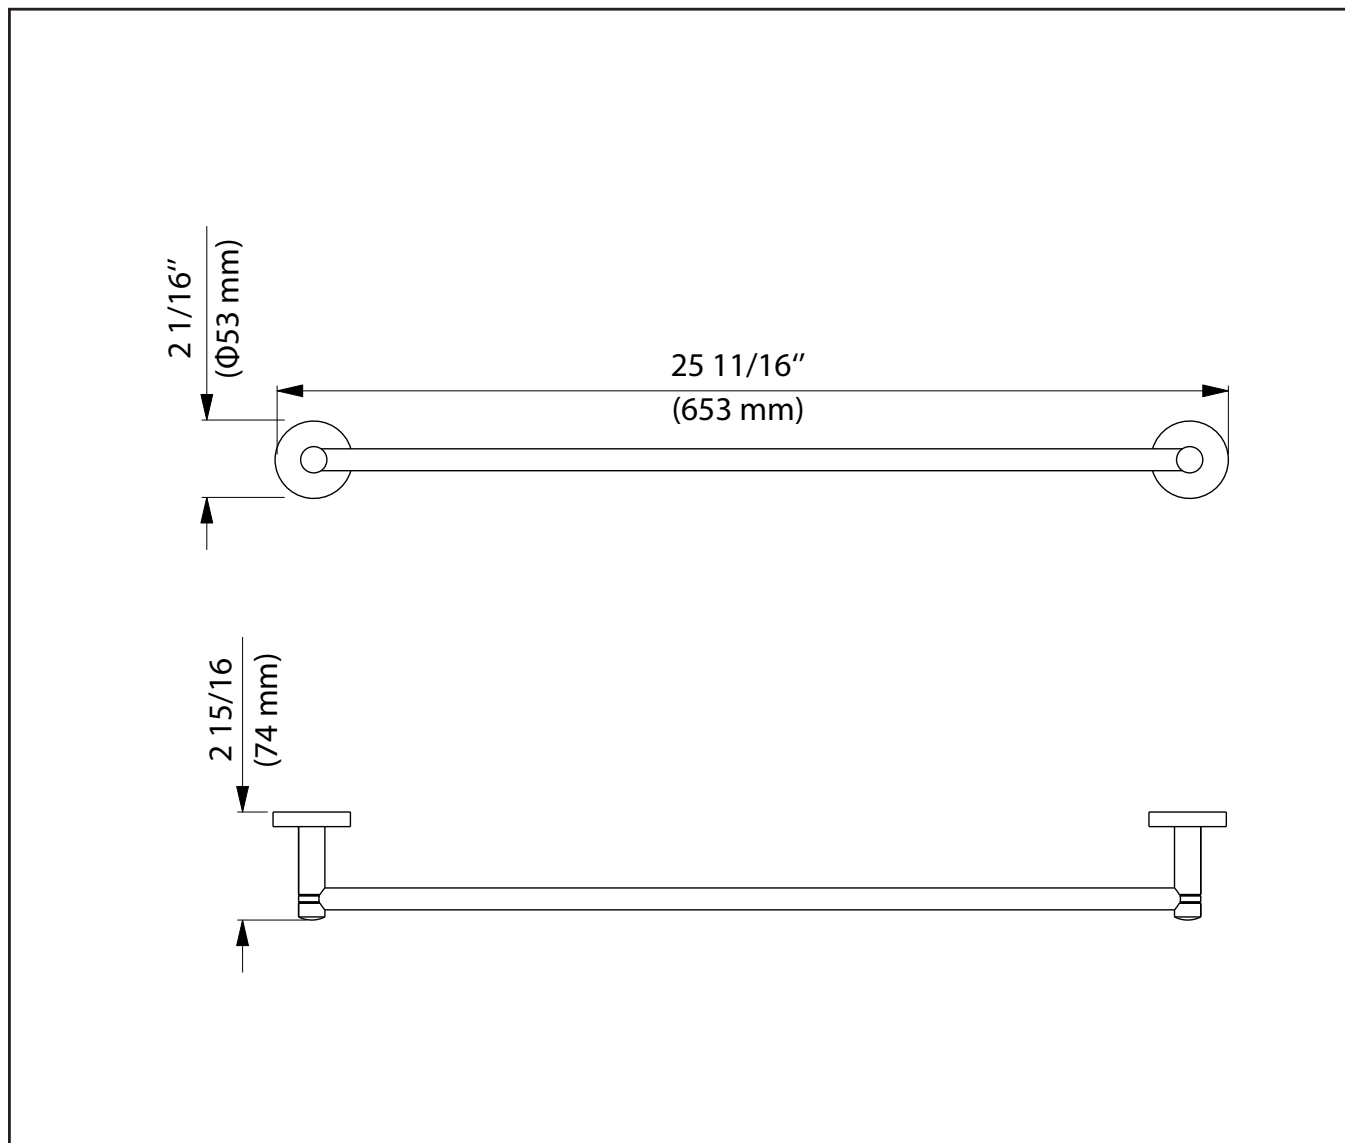

KEA-18837

Kraus Bathroom Accessories - Elie™ 24 inch Towel Bar

Chrome / Brushed Nickel / Matte Black Finishes

Kräus®

SPECIFICATION SHEET

Material

Brass

Features

- Solid Brass Construction
- Sleek Design Coordinates w/ a Variety of Decor Styles
- Easy-to-Clean Finish is Corrosion & Rust-Resistant
- All Mounting Hardware Included for Easy Installation
- Holds up to 22 lbs (10 kg)

Kraus Lifetime Limited Warranty: See website for details www.kraususa.com

1.800.775.0703 / customerservice@kraususa.com