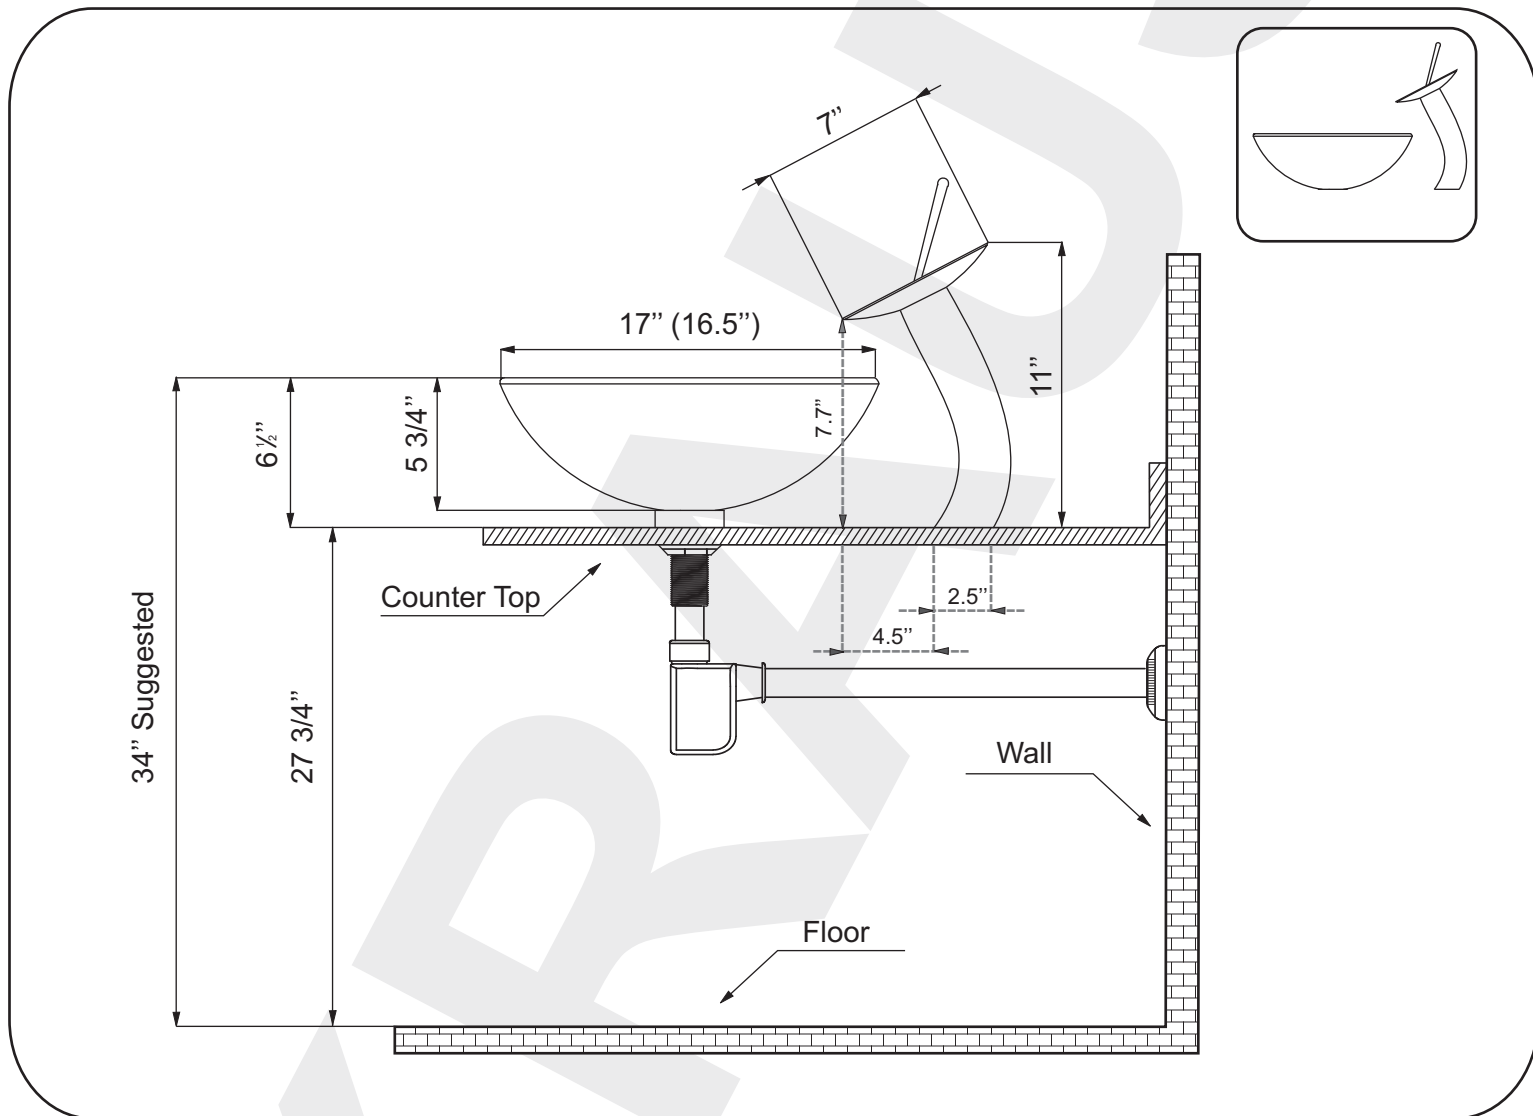

Product Description and Measurements

Glass Vessel Sink and Waterfall Faucet Combo

- ★ **Exclusive Kraus Collection**
- ★ **Water Fall Faucet**
- ★ **17 (16/5) Round Vessel Sink**
- ★ **Tempered Glass**
- ★ **For Counter Top Installation**

Roughing-In Dimensions

Glass Vessel Sink and Waterfall Faucet Combo

Diagram

Glass Vessel Sink and Waterfall Faucet Combo

Prepare counter top by drilling a 1 3/4 diameter drain hole at desired location.
 Prepare counter top by drilling a 1 3/8 diameter faucet hole.
 Place vessel sink on mounting ring or counter top as shown below.