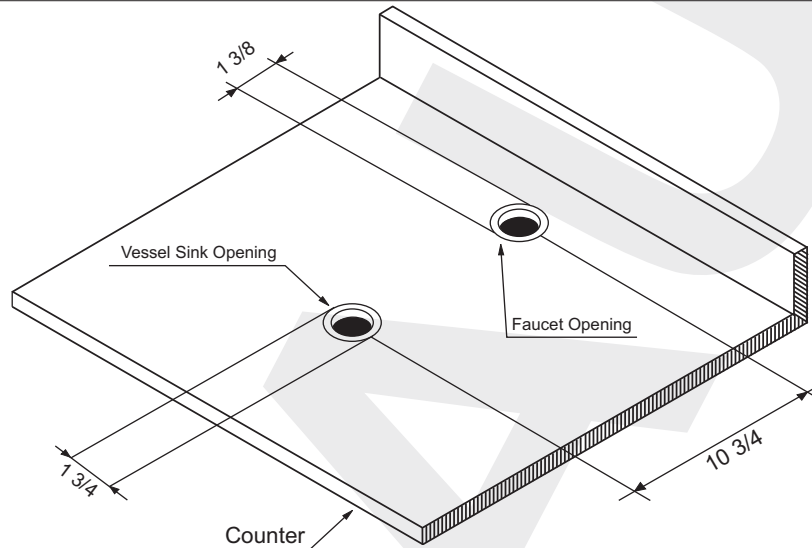

Roughing-In Dimensions

Glass Vessel Sink and Waterfall Faucet Combo

Diagram

Glass Vessel Sink and Waterfall Faucet Combo

Prepare counter top by drilling a 1 3/4 diameter drain hole at desired location.
 Prepare counter top by drilling a 1 3/8 diameter faucet hole.
 Place vessel sink on mounting ring or counter top as shown below.

DO NOT OVER TIGHTEN THE DRAIN!!!

STEP 3

Installation Instructions

STEP 3

Glass Vessel Sink and Waterfall Faucet Combo

About Kraus

Kraus is a leading designer and manufacturer of a broad selection of unique bathroom fixtures and accessories, including vessel sinks, faucets, showers, vanities and bathroom accessories. Kraus incorporates its distinguished style with superior functionality and affordability, maintaining the highest standards of quality in its vast product line.