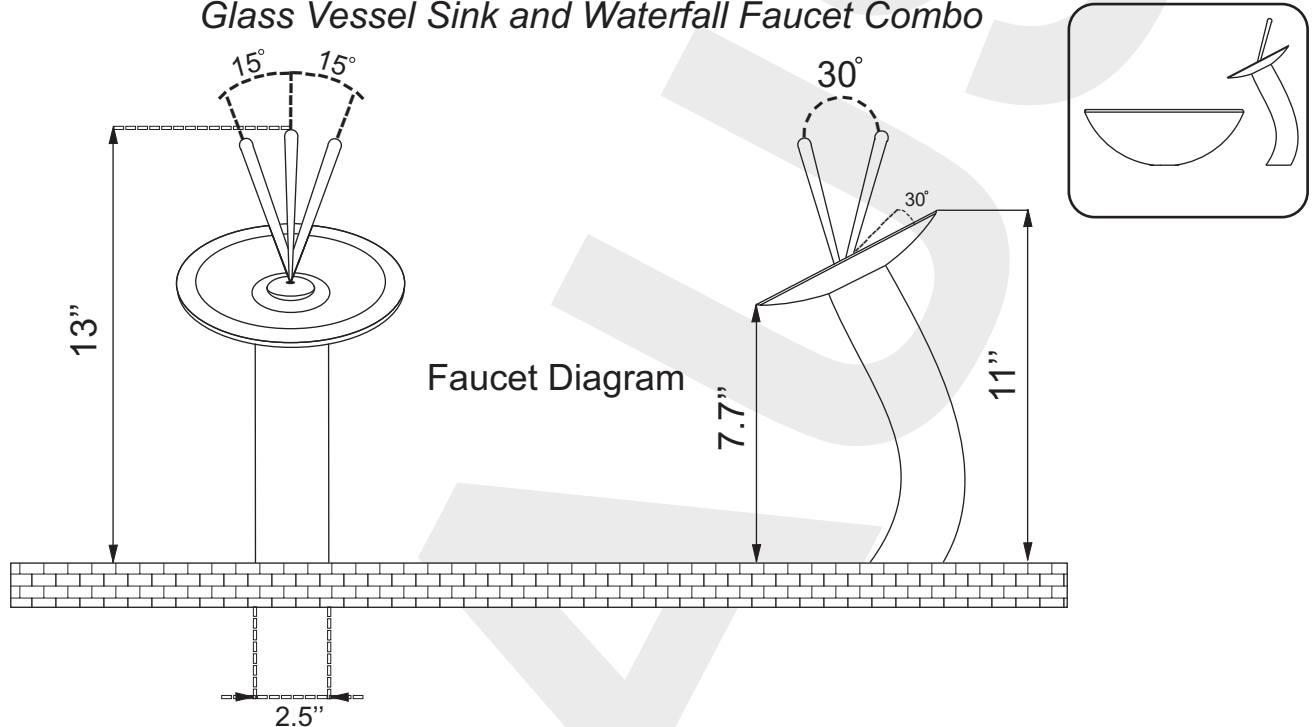

Roughing-In Dimensions

Glass Vessel Sink and Waterfall Faucet Combo

Diagram

Glass Vessel Sink and Waterfall Faucet Combo

Prepare counter top by drilling a 1 3/4 diameter drain hole at desired location.
 Prepare counter top by drilling a 1 3/8 diameter faucet hole.
 Place vessel sink on mounting ring or counter top as shown below.

DO NOT OVER TIGHTEN THE DRAIN!!!

STEP 3

Installation Instructions

STEP 3

Glass Vessel Sink and Waterfall Faucet Combo

About Kraus

Kraus is a leading designer and manufacturer of a broad selection of unique bathroom fixtures and accessories, including vessel sinks, faucets, showers, vanities and bathroom accessories. Kraus incorporates its distinguished style with superior functionality and affordability, maintaining the highest standards of quality in its vast product line.