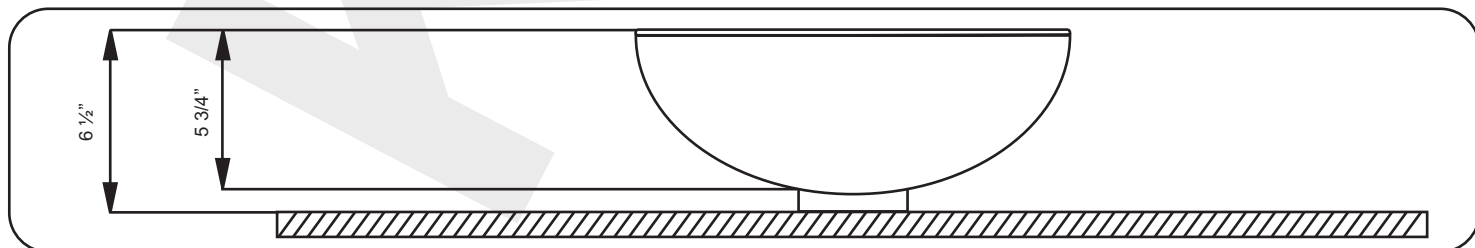

Product Description and Measurements

Glass Vessel Sink and Waterfall Faucet Combo

- ★ **Exclusive Kraus Collection**
- ★ **Water Fall Faucet**
- ★ **17 (16/5) Round Vessel Sink**
- ★ **Tempered Glass**
- ★ **For Counter Top Installation**

Roughing-In Dimensions

Glass Vessel Sink and Waterfall Faucet Combo

Diagram

Glass Vessel Sink and Waterfall Faucet Combo

Prepare counter top by drilling a 1 3/4 diameter drain hole at desired location.
 Prepare counter top by drilling a 1 3/8 diameter faucet hole.
 Place vessel sink on mounting ring or counter top as shown below.