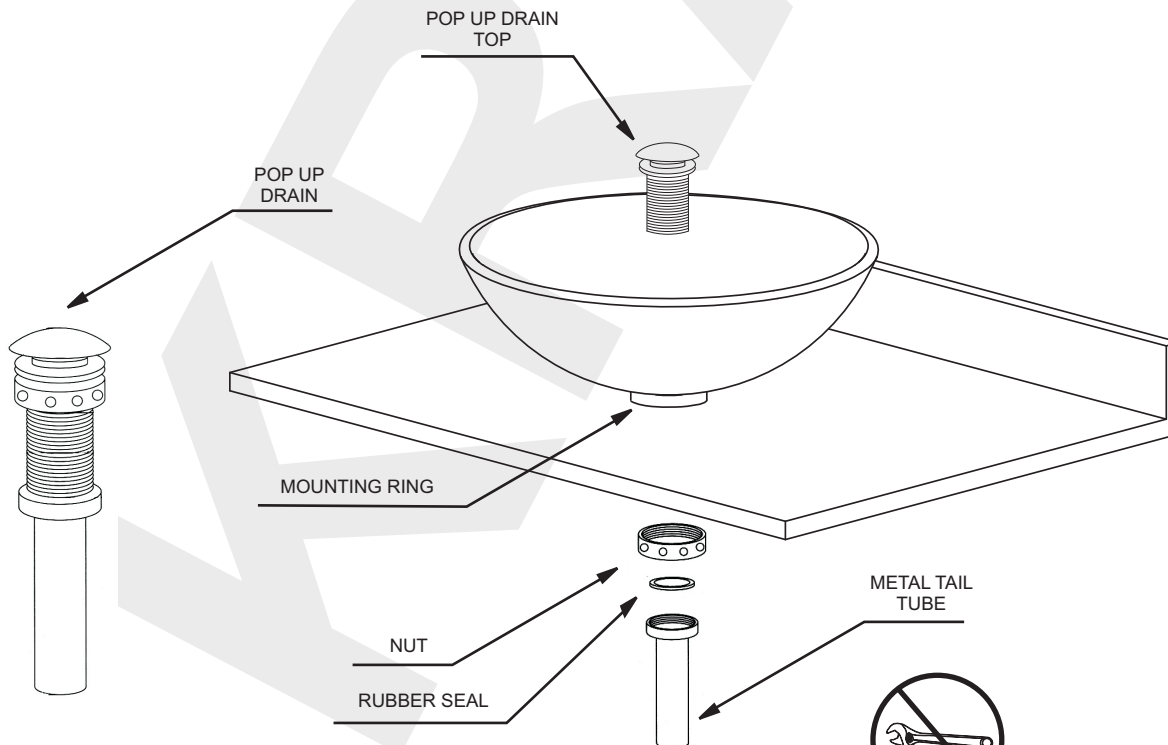

Sincerely,
Kraus customer service department.

Prior To Installation Steps

1. Unpack your new product and ensure that all the parts are contained in the packaging. Keep the product in its original box until you ready to install it.
2. The counter top must be flat.
3. Shut off the water supply if replacing a previously-installed vessel sink.
4. Observe all plumbing and building codes in your area.
5. It is recommended that installation of the product be done by a professional plumber.

Roughing-In Dimensions

Glass Vessel Sink and Waterfall Faucet Combo

Diagram

Glass Vessel Sink and Waterfall Faucet Combo

Prepare counter top by drilling a 1 3/4 diameter drain hole at desired location.
 Prepare counter top by drilling a 1 3/8 diameter faucet hole.
 Place vessel sink on mounting ring or counter top as shown below.

DO NOT OVER TIGHTEN THE DRAIN!!!

STEP 3

Installation Instructions

STEP 3

Glass Vessel Sink and Waterfall Faucet Combo

About Kraus

Kraus is a leading designer and manufacturer of a broad selection of unique bathroom fixtures and accessories, including vessel sinks, faucets, showers, vanities and bathroom accessories. Kraus incorporates its distinguished style with superior functionality and affordability, maintaining the highest standards of quality in its vast product line.