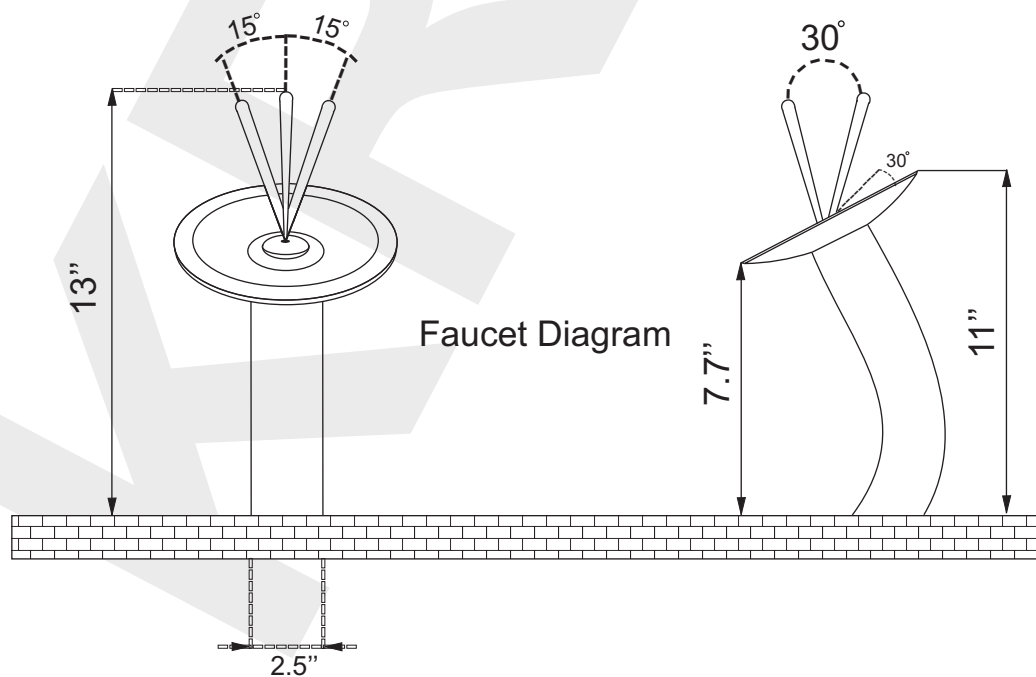

Waterfall faucet diagram

Glass Vessel Sink and Waterfall Faucet Combo