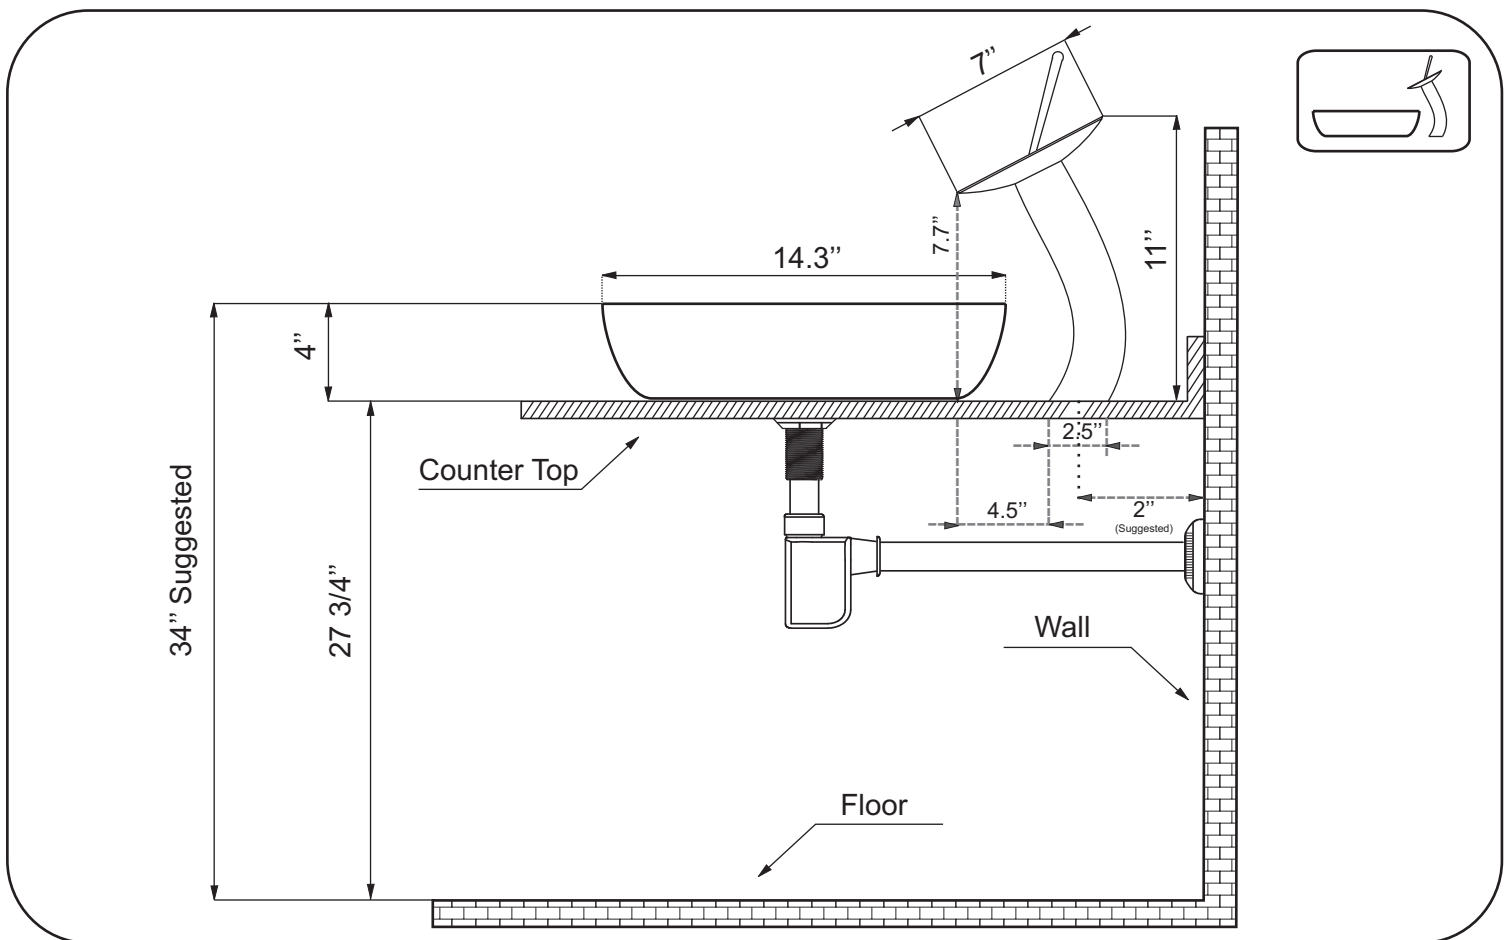

Product Description and Measurements

12 MM Tempered Glass Vessel & Waterfall faucet combo

- ★ **Exclusive Kraus Collection**
- ★ **12MM Glass**
- ★ **18.5" X 14.3" Rectangular Vessel Sink**
- ★ **Tempered Natural Glass**
- ★ **For Counter Top Installation**

Roughing-In Dimensions

Diagram

12 MM Tempered Glass Vessel

Prepare counter top by drilling a 1 3/4 diameter drain hole at desired location. Place vessel sink on mounting ring or counter top as shown below.

DO NOT OVER TIGHT THE DRAIN!!!

Waterfall faucet diagram

Glass Vessel Sink and Waterfall Faucet Combo

Product Description and Measurements

About Kraus

Kraus is a leading designer and manufacturer of a broad selection of unique bathroom fixtures and accessories, including vessel sinks, faucets, showers, vanities and bathroom accessories. Kraus incorporates its distinguished style with superior functionality and affordability, maintaining the highest standards of quality in its vast product line.