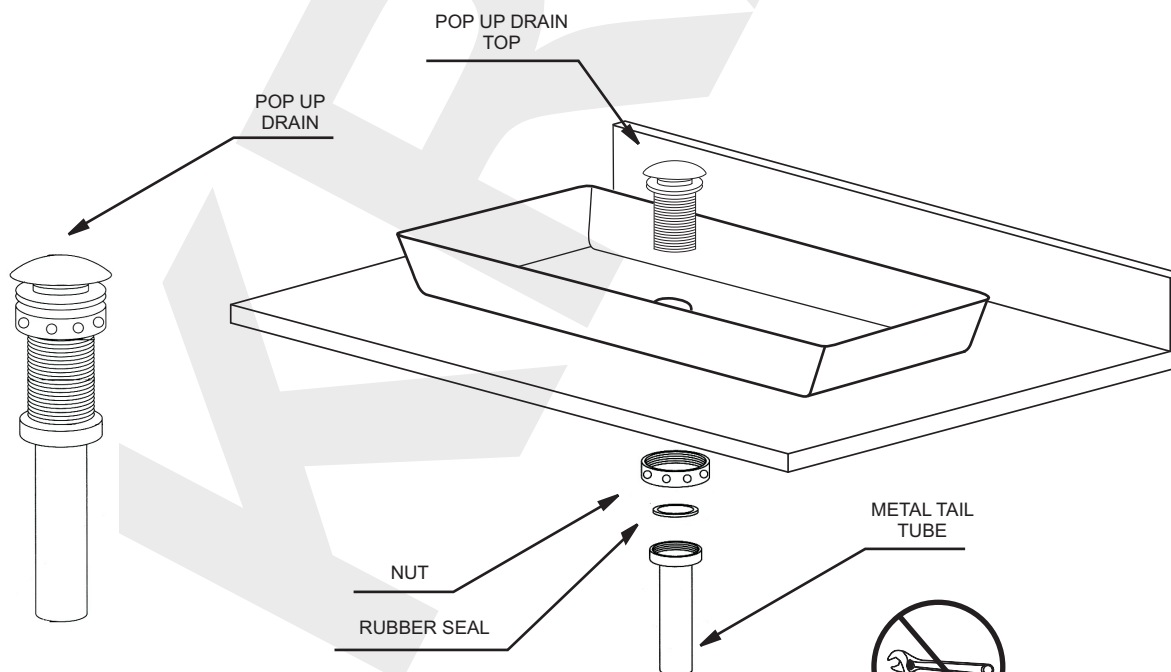

Product Description and Measurements

12 MM Tempered Glass Vessel & Waterfall faucet combo

- ★ **Exclusive Kraus Collection**
- ★ **12MM Glass**
- ★ **18.5" X 14.3" Rectangular Vessel Sink**
- ★ **Tempered Natural Glass**
- ★ **For Counter Top Installation**

Sincerely,
Kraus customer service department.

Prior To Installation Steps

1. Unpack your new product and ensure that all the parts are contained in the packaging. Keep the product in its original box until you ready to install it.
2. The counter top must be flat.
3. Shut off the water supply if replacing a previously-installed vessel sink.
4. Observe all plumbing and building codes in your area.
5. It is recommended that installation of the product be done by a professional plumber.

Roughing-In Dimensions

Diagram

12 MM Tempered Glass Vessel

Prepare counter top by drilling a 1 3/4 diameter drain hole at desired location. Place vessel sink on mounting ring or counter top as shown below.

DO NOT OVER TIGHT THE DRAIN!!!

Waterfall faucet diagram

Glass Vessel Sink and Waterfall Faucet Combo

Product Description and Measurements

About Kraus

Kraus is a leading designer and manufacturer of a broad selection of unique bathroom fixtures and accessories, including vessel sinks, faucets, showers, vanities and bathroom accessories. Kraus incorporates its distinguished style with superior functionality and affordability, maintaining the highest standards of quality in its vast product line.