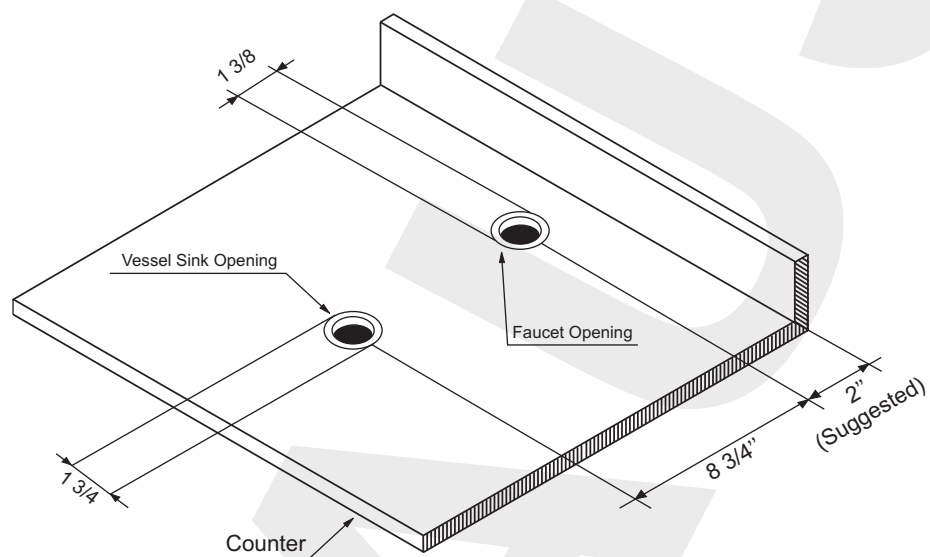

Product Description and Measurements

12 MM Tempered Glass Vessel & Waterfall faucet combo

- ★ **Exclusive Kraus Collection**
- ★ **12MM Glass**
- ★ **18.5" X 14.3" Rectangular Vessel Sink**
- ★ **Tempered Natural Glass**
- ★ **For Counter Top Installation**

Roughing-In Dimensions

Diagram

12 MM Tempered Glass Vessel

Prepare counter top by drilling a 1 3/4 diameter drain hole at desired location. Place vessel sink on mounting ring or counter top as shown below.

DO NOT OVER TIGHT THE DRAIN!!!

Waterfall faucet diagram

Glass Vessel Sink and Waterfall Faucet Combo

Product Description and Measurements

About Kraus

Kraus is a leading designer and manufacturer of a broad selection of unique bathroom fixtures and accessories, including vessel sinks, faucets, showers, vanities and bathroom accessories. Kraus incorporates its distinguished style with superior functionality and affordability, maintaining the highest standards of quality in its vast product line.