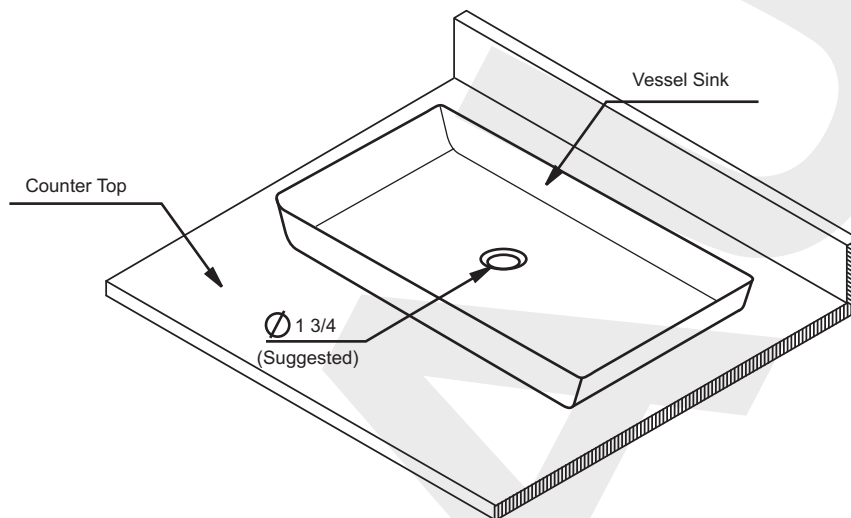

Product Description and Measurements

12 MM Tempered Glass Vessel & Waterfall faucet combo

- ★ **Exclusive Kraus Collection**
- ★ **12MM Glass**
- ★ **18.5" X 14.3" Rectangular Vessel Sink**
- ★ **Tempered Natural Glass**
- ★ **For Counter Top Installation**

Roughing-In Dimensions

Diagram

12 MM Tempered Glass Vessel

Prepare counter top by drilling a 1 3/4 diameter drain hole at desired location. Place vessel sink on mounting ring or counter top as shown below.

DO NOT OVER TIGHT THE DRAIN!!!

Waterfall faucet diagram

Glass Vessel Sink and Waterfall Faucet Combo

Product Description and Measurements

About Kraus

Kraus is a leading designer and manufacturer of a broad selection of unique bathroom fixtures and accessories, including vessel sinks, faucets, showers, vanities and bathroom accessories. Kraus incorporates its distinguished style with superior functionality and affordability, maintaining the highest standards of quality in its vast product line.