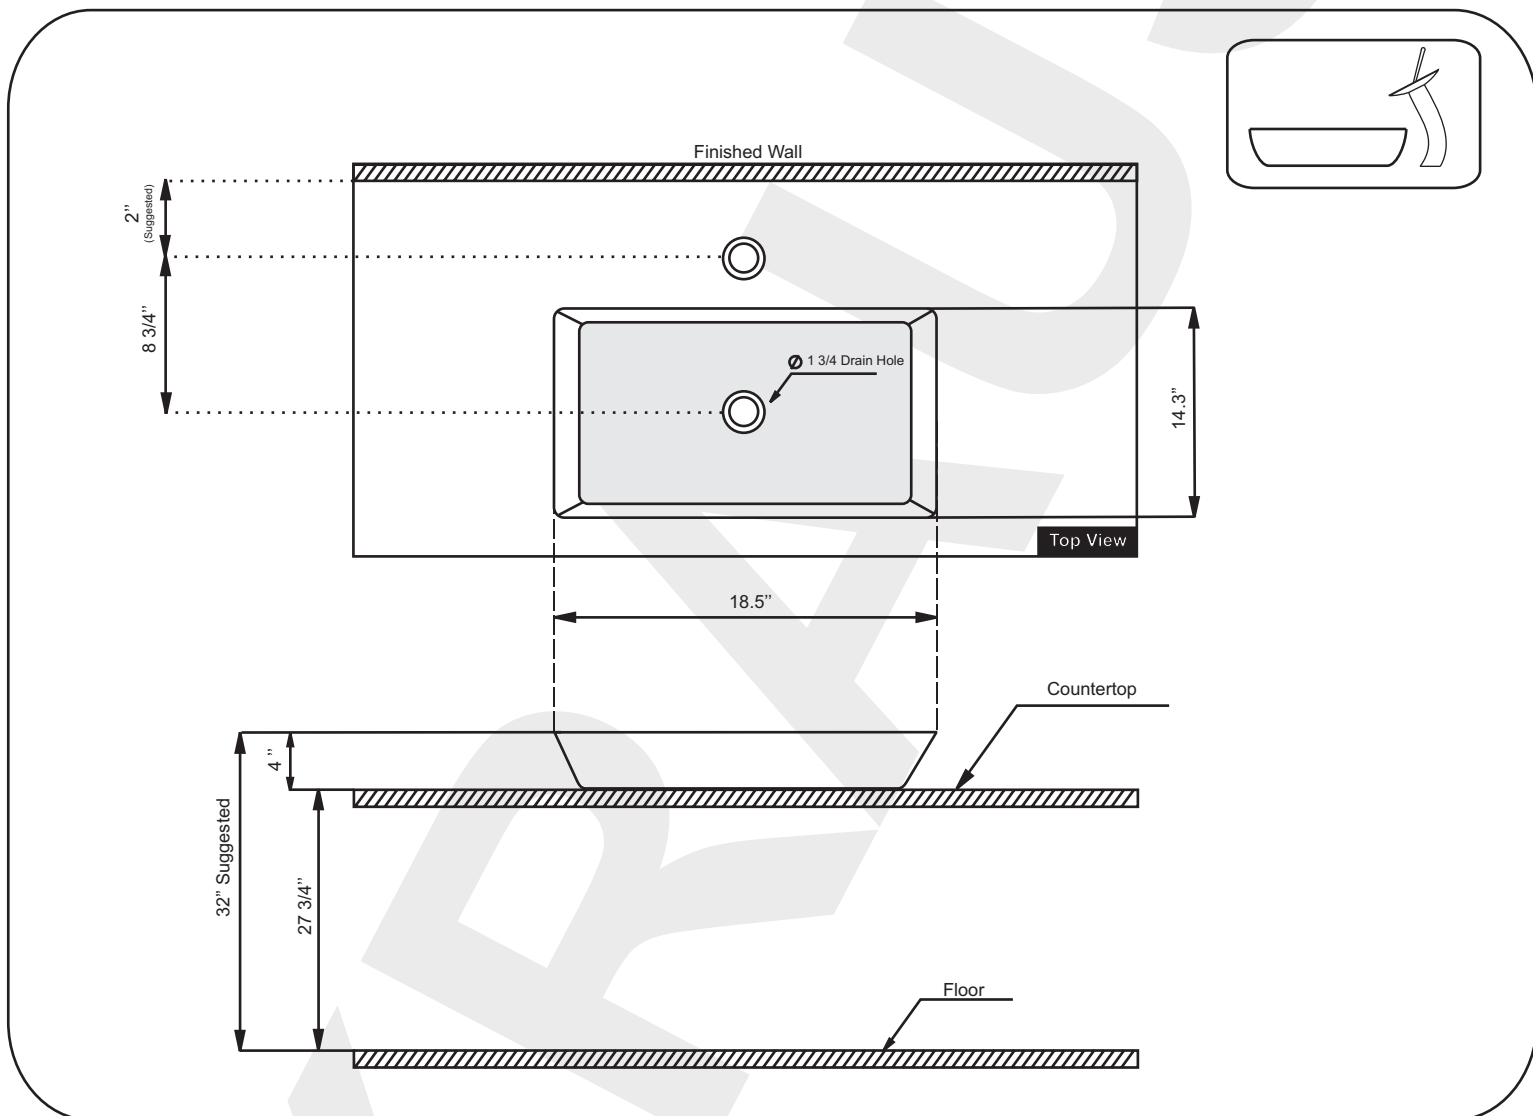

Product Description and Measurements

12 MM Tempered Glass Vessel & Waterfall faucet combo

- ★ **Exclusive Kraus Collection**
- ★ **12MM Glass**
- ★ **18.5" X 14.3" Rectangular Vessel Sink**
- ★ **Tempered Natural Glass**
- ★ **For Counter Top Installation**

Sincerely,
Kraus customer service department.

Prior To Installation Steps

1. Unpack your new product and ensure that all the parts are contained in the packaging. Keep the product in its original box until you ready to install it.
2. The counter top must be flat.
3. Shut off the water supply if replacing a previously-installed vessel sink.
4. Observe all plumbing and building codes in your area.
5. It is recommended that installation of the product be done by a professional plumber.

Roughing-In Dimensions

Diagram

12 MM Tempered Glass Vessel

Prepare counter top by drilling a 1 3/4 diameter drain hole at desired location. Place vessel sink on mounting ring or counter top as shown below.