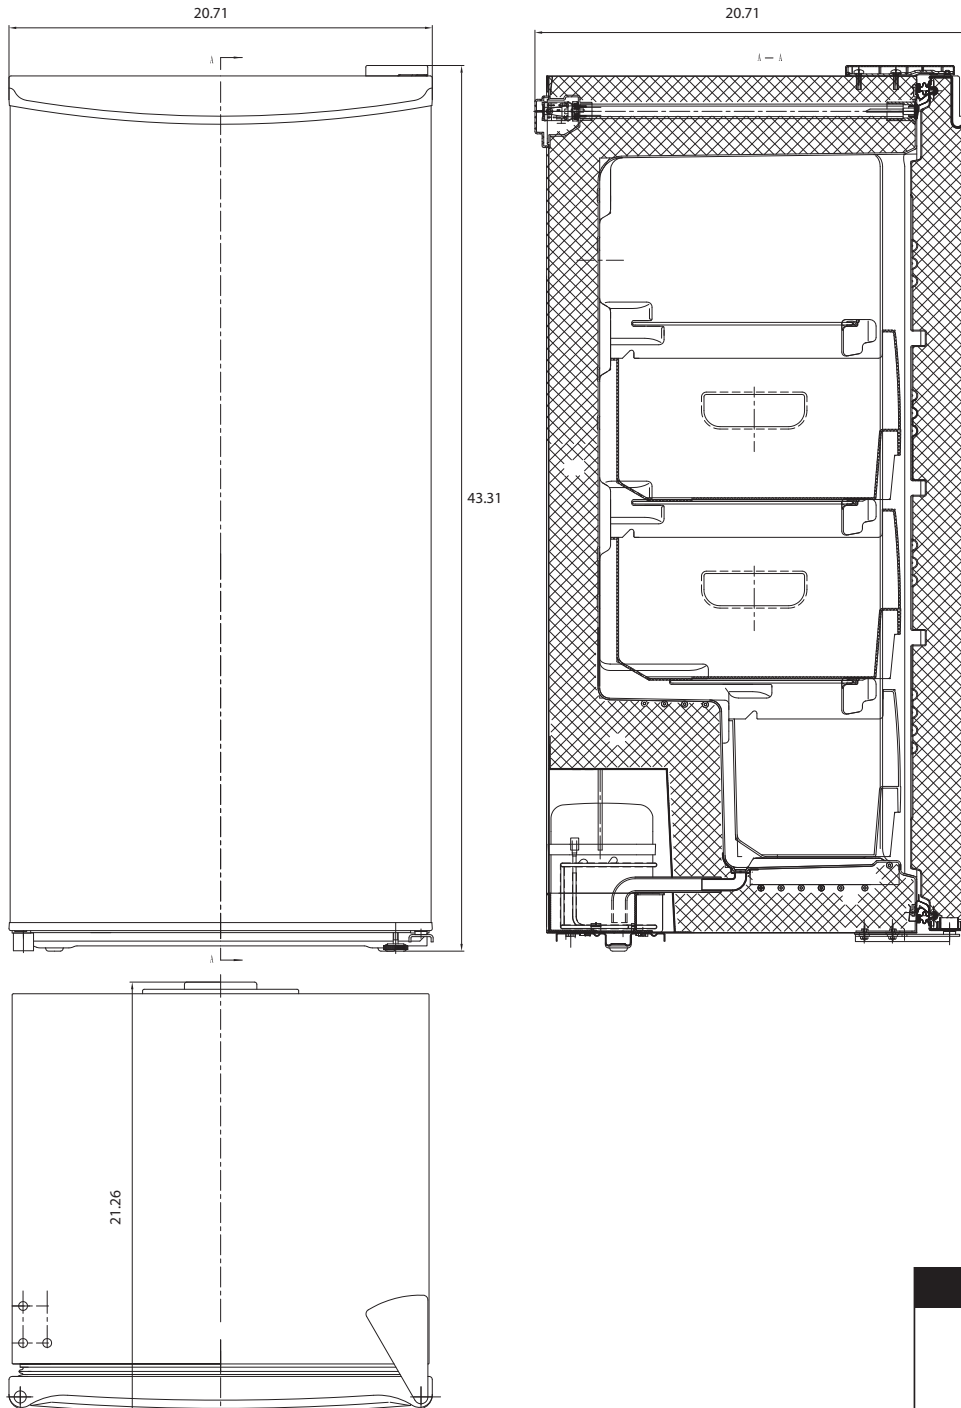

TECHNICAL SPECS

Dimensions

Length	20.71
Width	21.26
Height	43.31
Interior Depth	15.51
Interior Width	16.46
Interior Height	34.57
Ambient Temperature Range	32-95 F
Depth Including Handles	21.26
Depth Excluding Handles	21.26
Depth Less Door	18.9
Depth With Door Open 90 Degrees	40.45
Power Cord Length	61.2

Capacity

Gross Cubic Ft	4.2
Net Cubic Ft	4
Individual Shelf Capacity	22 lbs.

Features & Material

Defrost Type	Manual
Door Style	Swing
Number Of Doors	1
Number Of Shelves	2
Refrigerant Type	R-600a
Shelf Material Type	Glass
Temperature Control Type	Manual
Temperature Range	Fridge mode: 32 -50 F Freezer mode: -11-10 F
Casters	None
Interior Material	HIPS
Exterior Material	Powder coated steel

Electric Data & Certifications

Phase	1
Hertz	60
Voltage	110
Wattage	90
Horsepower	0.12
Amps	1.2
Plug Type	NEMA 5-15P
Certifications	CSA Listed for Safety

Plan View

CERTIFICATIONS

706 Eastern Parkway STE 1G, Brooklyn NY 11213
718-576-6342
info@koolmore.com