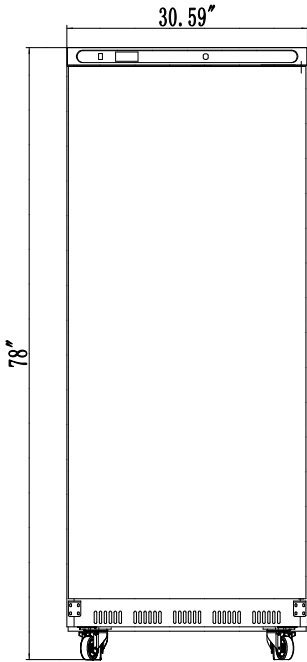

Plan View

CERTIFICATIONS

Intertek Intertek

706 Eastern Parkway STE 1G, Brooklyn NY 11213
718-576-6342
info@koolmore.com