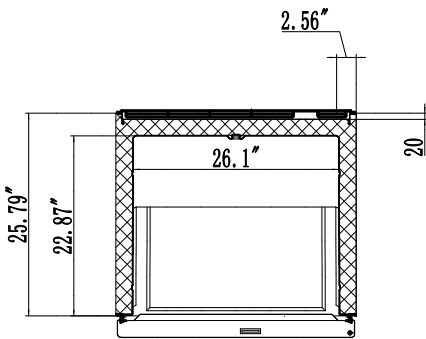

Plan View

CERTIFICATIONS

Intertek Intertek

706 Eastern Parkway STE 1G, Brooklyn NY 11213
718-576-6342
info@koolmore.com