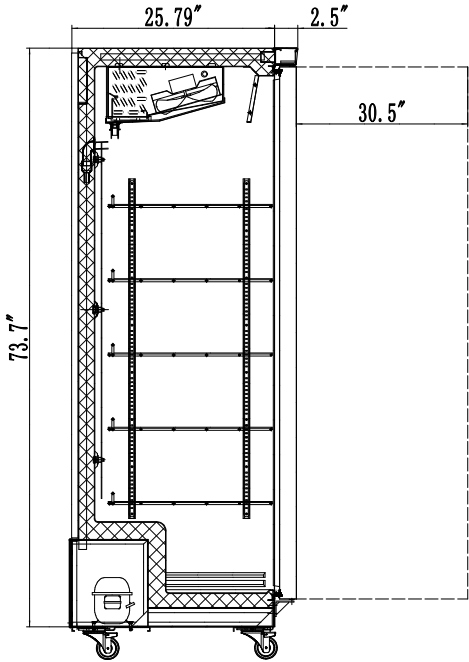

Plan View

CERTIFICATIONS

Intertek Intertek

706 Eastern Parkway STE 1G, Brooklyn NY 11213
718-576-6342
info@koolmore.com