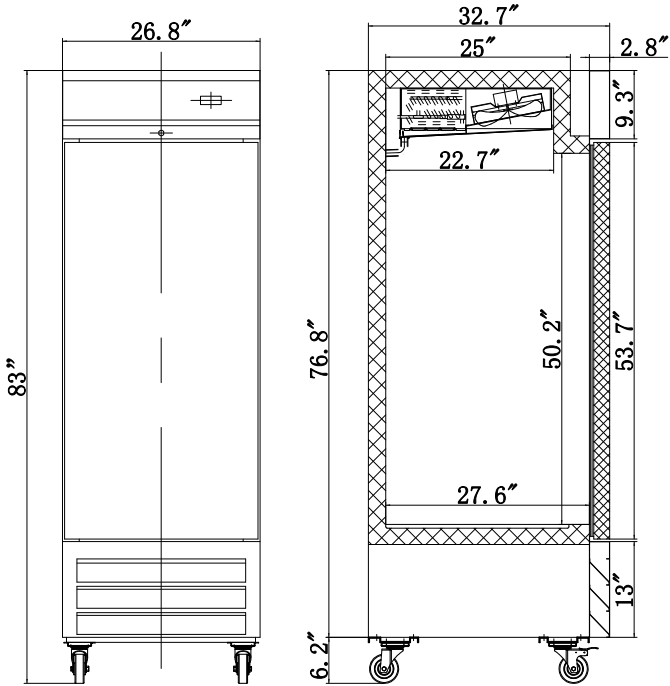

Plan View

CERTIFICATIONS

ETL C-Listed US Intertek   ETL Intertek

706 Eastern Parkway STE 1G, Brooklyn NY 11213
718-576-6342
info@koolmore.com