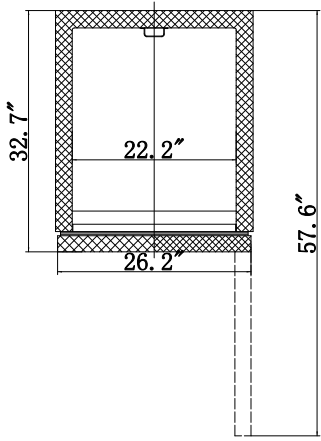

Plan View

CERTIFICATIONS

ETL C-Listed US Intertek   ETL Intertek

706 Eastern Parkway STE 1G, Brooklyn NY 11213
718-576-6342
info@koolmore.com