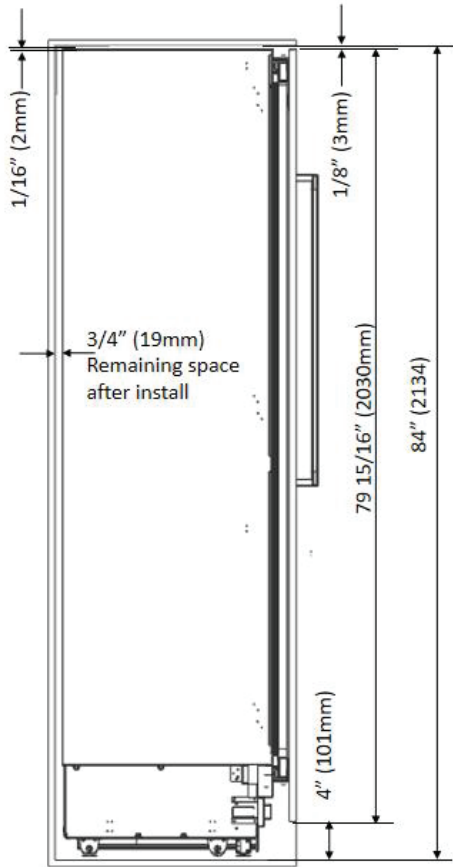

Plan View

	A	B
standard	4" (101)	84" (2134)
minimum	3 3/4" (95)	83 3/4" (2127)
maximum	5 5/16" (135)	85 5/16" (2167)

CERTIFICATIONS