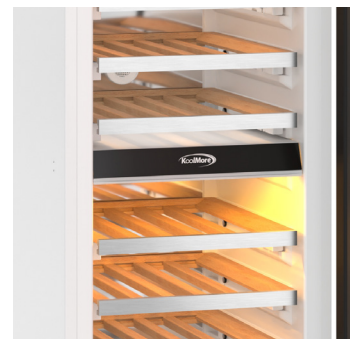

KoolMore Reserve 18 in. 68-Bottle Panel Ready Premium Column Wine Cooler Refrigerator with 14 Shelves

Model: KM-PRC-W18

FEATURES

- KoolMore Reserve Collection: Premium panel-ready wine cooler with luxury design.
- Panel-Ready Design: Customizable panel (Outer: 17.76" W x 0.75" D x 79.93" H; Inner: 12.24" W x 0.75" D x 61.81" H) for seamless integration.
- Storage Capacity: 9 cu. ft., holds up to 68 bottles on 14 wooden shelves (55 lbs. each).
- Three-Zone LED Lighting: Customizable three-color lighting for enhanced visibility and display.
- Carbon Filtration: Bottom-ducted filter ensures fresh, odor-free air across all zones.
- Quiet & Efficient: 41 dB noise level, energy-saving operation.
- Digital Controls: Central thermostat for precise 41°F–68°F temperature management.
- Convenience Features: Sabbath mode, door-ajar alarm for usability and preservation.
- ETL Certified: Includes 3-year parts and labor warranty.

CLOSE UP IMAGES

Technical Specs

Dimensions

Length	17.76
Width	23.5
Height	83.58
Weight Lbs	276
Interior Width	13.98
Interior Depth	18.9
Interior Height	67.32
Depth Less Door	21.87
Depth With Door Open 90 Degrees	43.47
Panel Dimensions	Outer: 17.76x.75x79.93 Inner: 12.24x.75x61.81