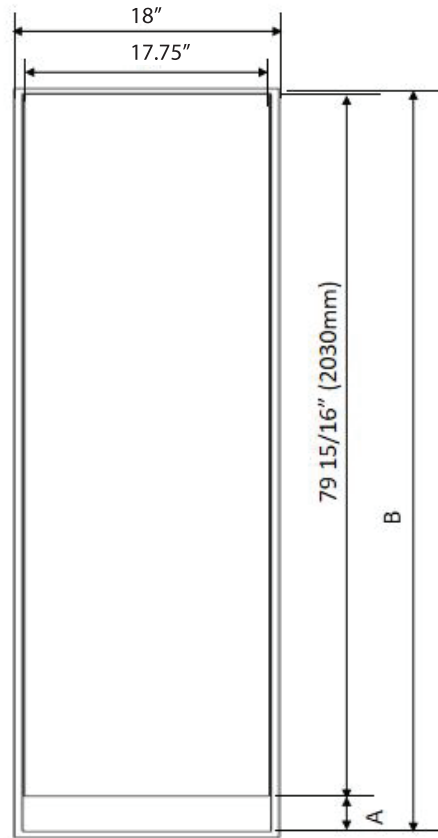

KoolMore Reserve 18 in. 68-Bottle Panel Ready Premium Column Wine Cooler Refrigerator with 14 Shelves

Model: KM-PRC-W18

FEATURES

- KoolMore Reserve Collection: Premium panel-ready wine cooler with luxury design.
- Panel-Ready Design: Customizable panel (Outer: 17.76" W x 0.75" D x 79.93" H; Inner: 12.24" W x 0.75" D x 61.81" H) for seamless integration.
- Storage Capacity: 9 cu. ft., holds up to 68 bottles on 14 wooden shelves (55 lbs. each).
- Three-Zone LED Lighting: Customizable three-color lighting for enhanced visibility and display.
- Carbon Filtration: Bottom-ducted filter ensures fresh, odor-free air across all zones.
- Quiet & Efficient: 41 dB noise level, energy-saving operation.
- Digital Controls: Central thermostat for precise 41°F–68°F temperature management.
- Convenience Features: Sabbath mode, door-ajar alarm for usability and preservation.
- ETL Certified: Includes 3-year parts and labor warranty.

CLOSE UP IMAGES

Technical Specs

Dimensions

Length	17.76
Width	23.5
Height	83.58
Weight Lbs	276
Interior Width	13.98
Interior Depth	18.9
Interior Height	67.32
Depth Less Door	21.87
Depth With Door Open 90 Degrees	43.47
Panel Dimensions	Outer: 17.76x.75x79.93 Inner: 12.24x.75x61.81

	A	B
standard	4" (101)	84" (2134)
minimum	3 3/4" (95)	83 3/4" (2127)
maximum	5 5/16" (135)	85 5/16" (2167)

CERTIFICATIONS