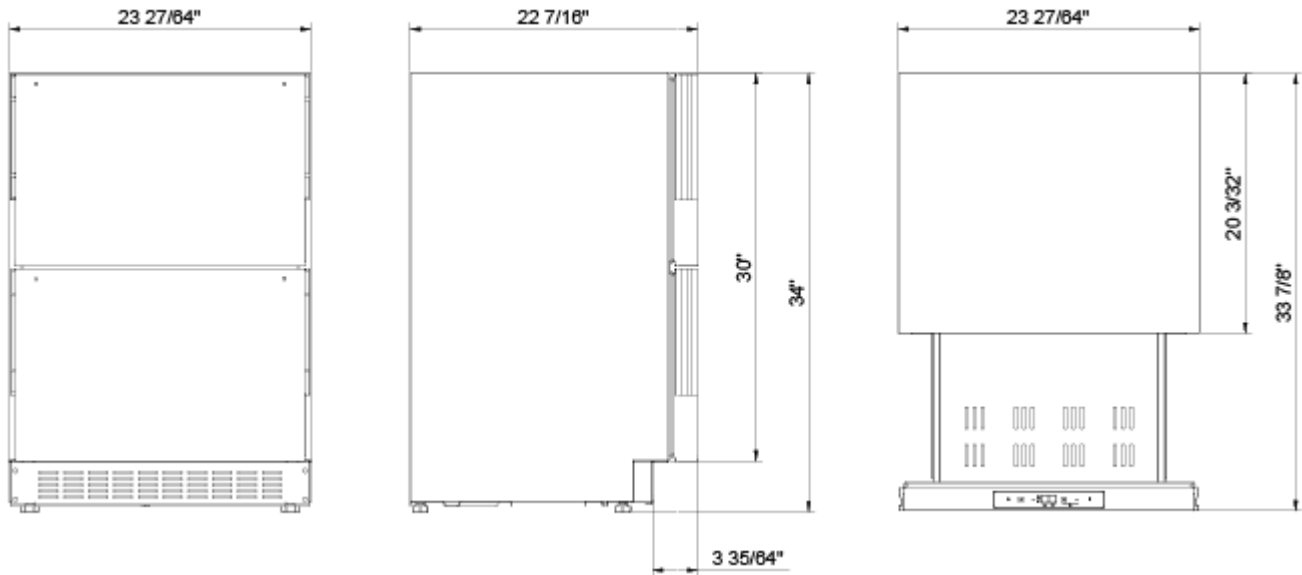

Plan View

CERTIFICATIONS

706 Eastern Parkway STE 1G, Brooklyn NY 11213
718-576-6342
info@koolmore.com