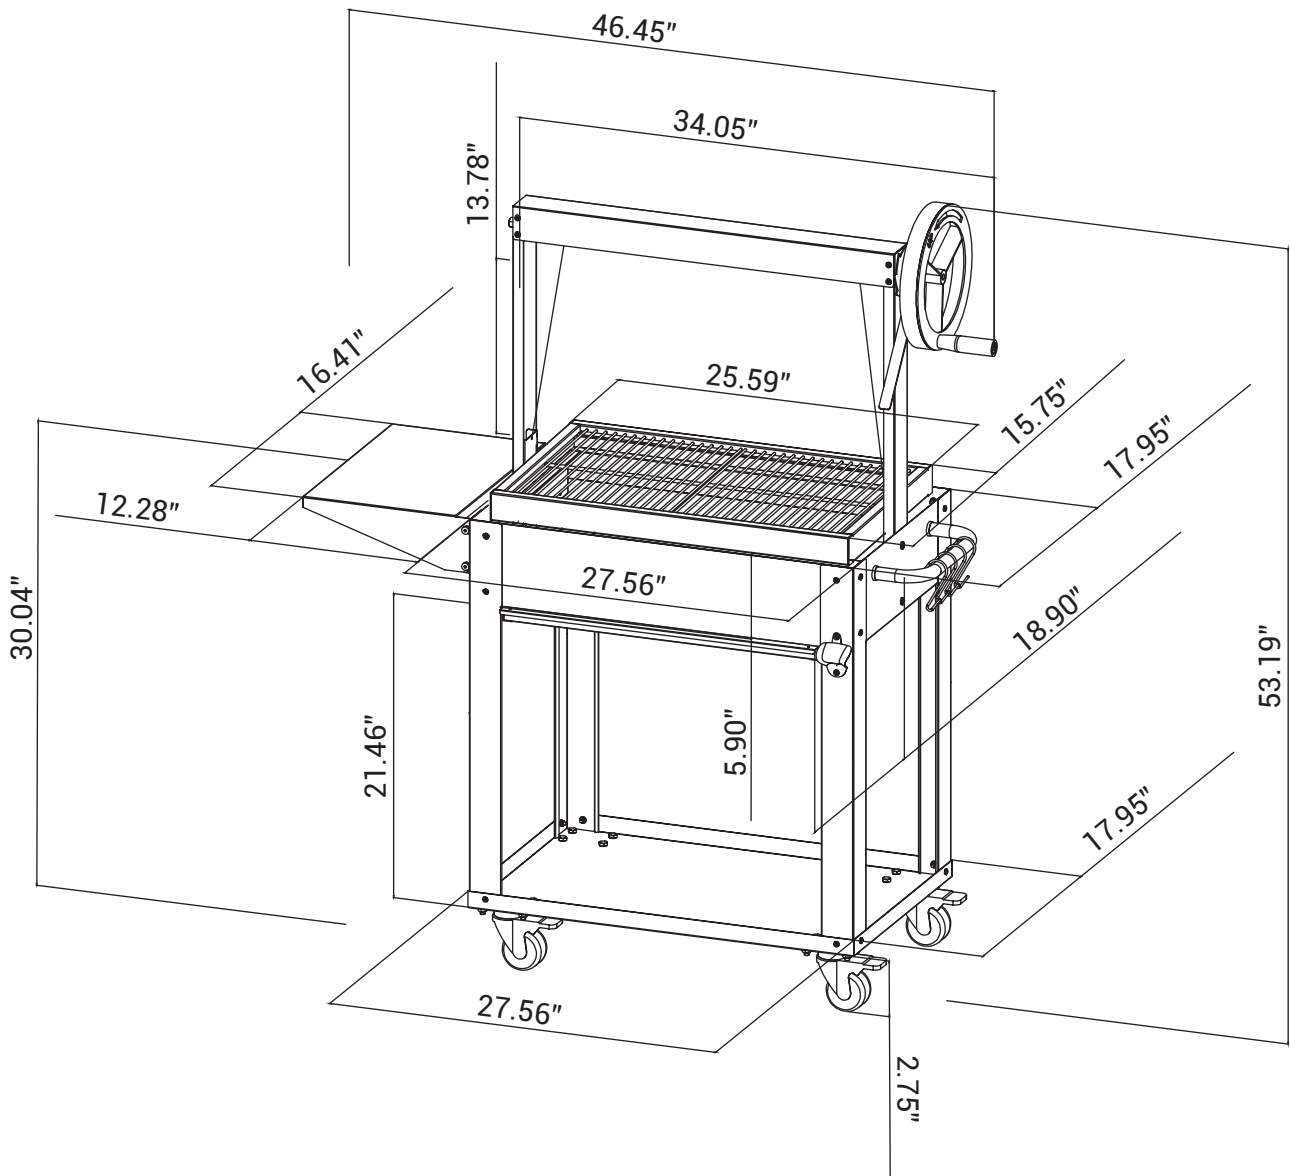

Technical Specs

Dimensions & Weight

Length	50.39
Width	18.8
Height	53.1
Weight lbs.	67
Interior Height	5.9
Interior Depth	17.71
Interior Width	27.55

Certifications

Certifications	FDA Compliant

Features & Materials

Grill Style	Gaucha
Fuel Type	Charcoal or Wood
Color	Black
Cooking Area Sq. In.	371
Fire Bricks	No
Grates Type	V-Grates or Standard
Grate Material	Stainless Steel 304
Assembly Required	Yes
Exterior Material	Painted Steel and Stainless Steel 304
Steel Gauge	16-gauge
Side Firebox	No
Fuel Capacity	6.6 lbs. of Charcoal or Wood
Number of Burners	0
Grill Lid	No
Adjustable Grate	Yes
Adjustable Height	15.7 in.
Number of Shelves	1
Shelf Style	Folding
Accessories Included	4 Hooks
Storage Rack	Yes
Weather Cover Included	Yes
Pull-Out Ash Tray	Yes
Casters	4
Thermometer	No

Plan View

718-576-6342
info@koolmore.com