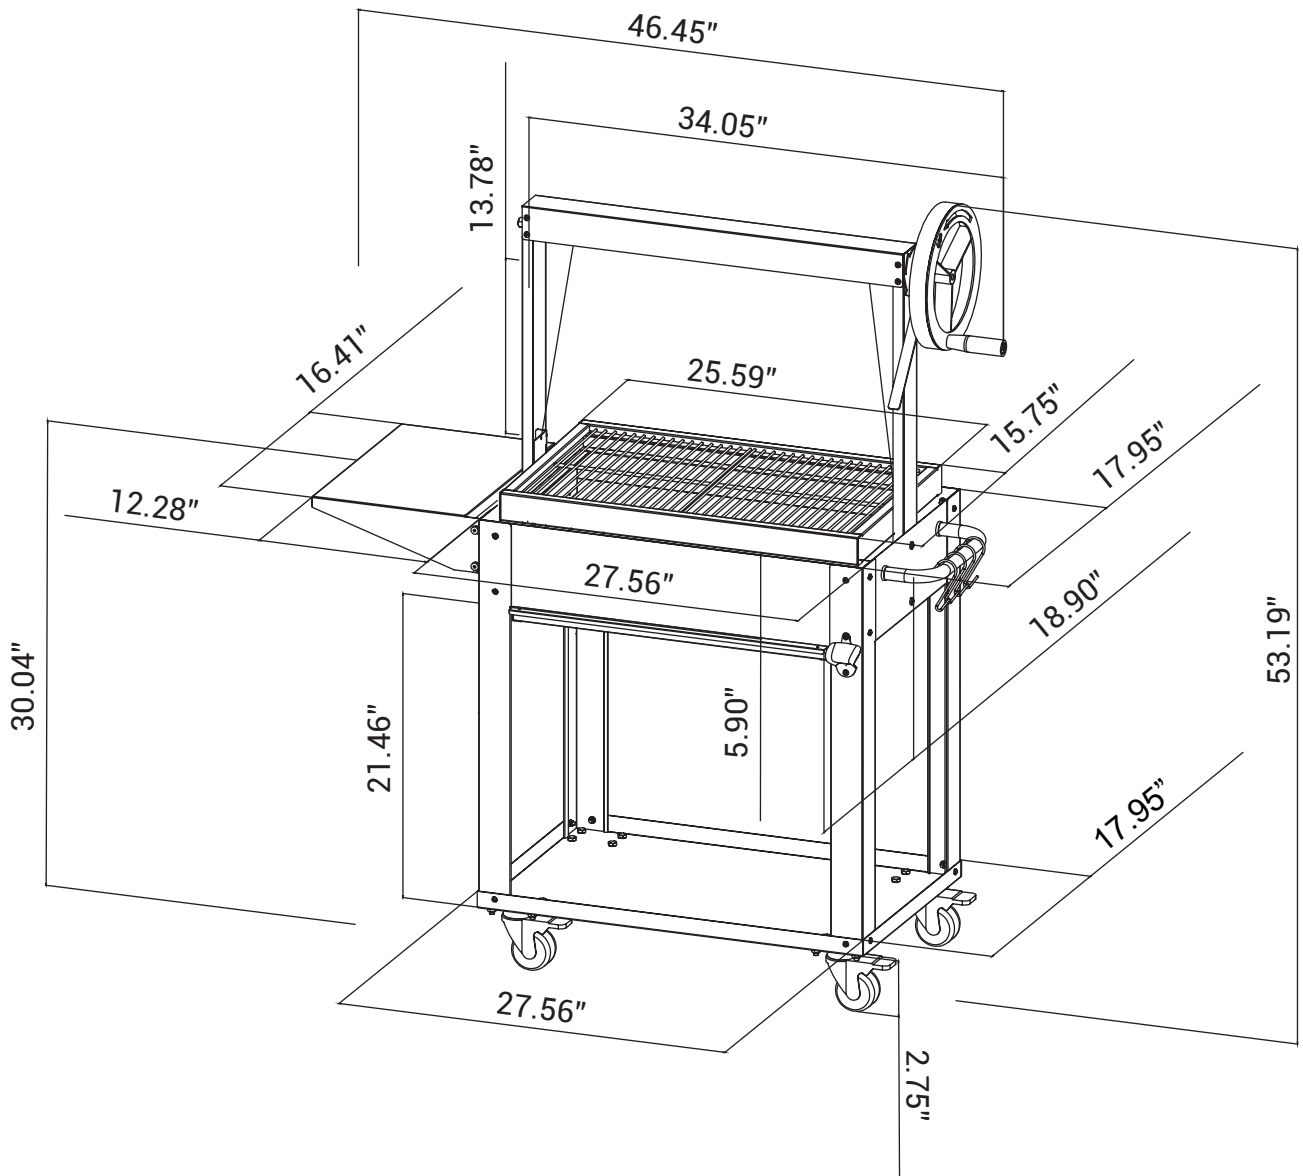

Technical Specs

Dimensions & Weight

Length	50.39
Width	18.8
Height	53.1
Weight lbs.	56
Interior Height	5.9
Interior Depth	17.71
Interior Width	27.55

Certifications

Certifications	FDA Compliant

Features & Materials

Grill Style	Santa Maria
Fuel Type	Charcoal or Wood
Color	Black
Cooking Area Sq. In.	330
Fire Bricks	No
Grates Type	Standard
Grate Material	Stainless Steel 304
Assembly Required	Yes
Exterior Material	Painted Steel and Stainless Steel 304
Steel Gauge	16-gauge
Side Firebox	No
Fuel Capacity	6.6 lbs. of Charcoal or Wood
Number of Burners	0
Grill Lid	No
Adjustable Grate	Yes
Adjustable Height	15.7 in.
Number of Shelves	1
Shelf Style	Folding
Accessories Included	4 Hooks
Storage Rack	Yes
Weather Cover Included	Yes
Pull-Out Ash Tray	Yes
Casters	4
Thermometer	No

Plan View

718-576-6342
info@koolmore.com