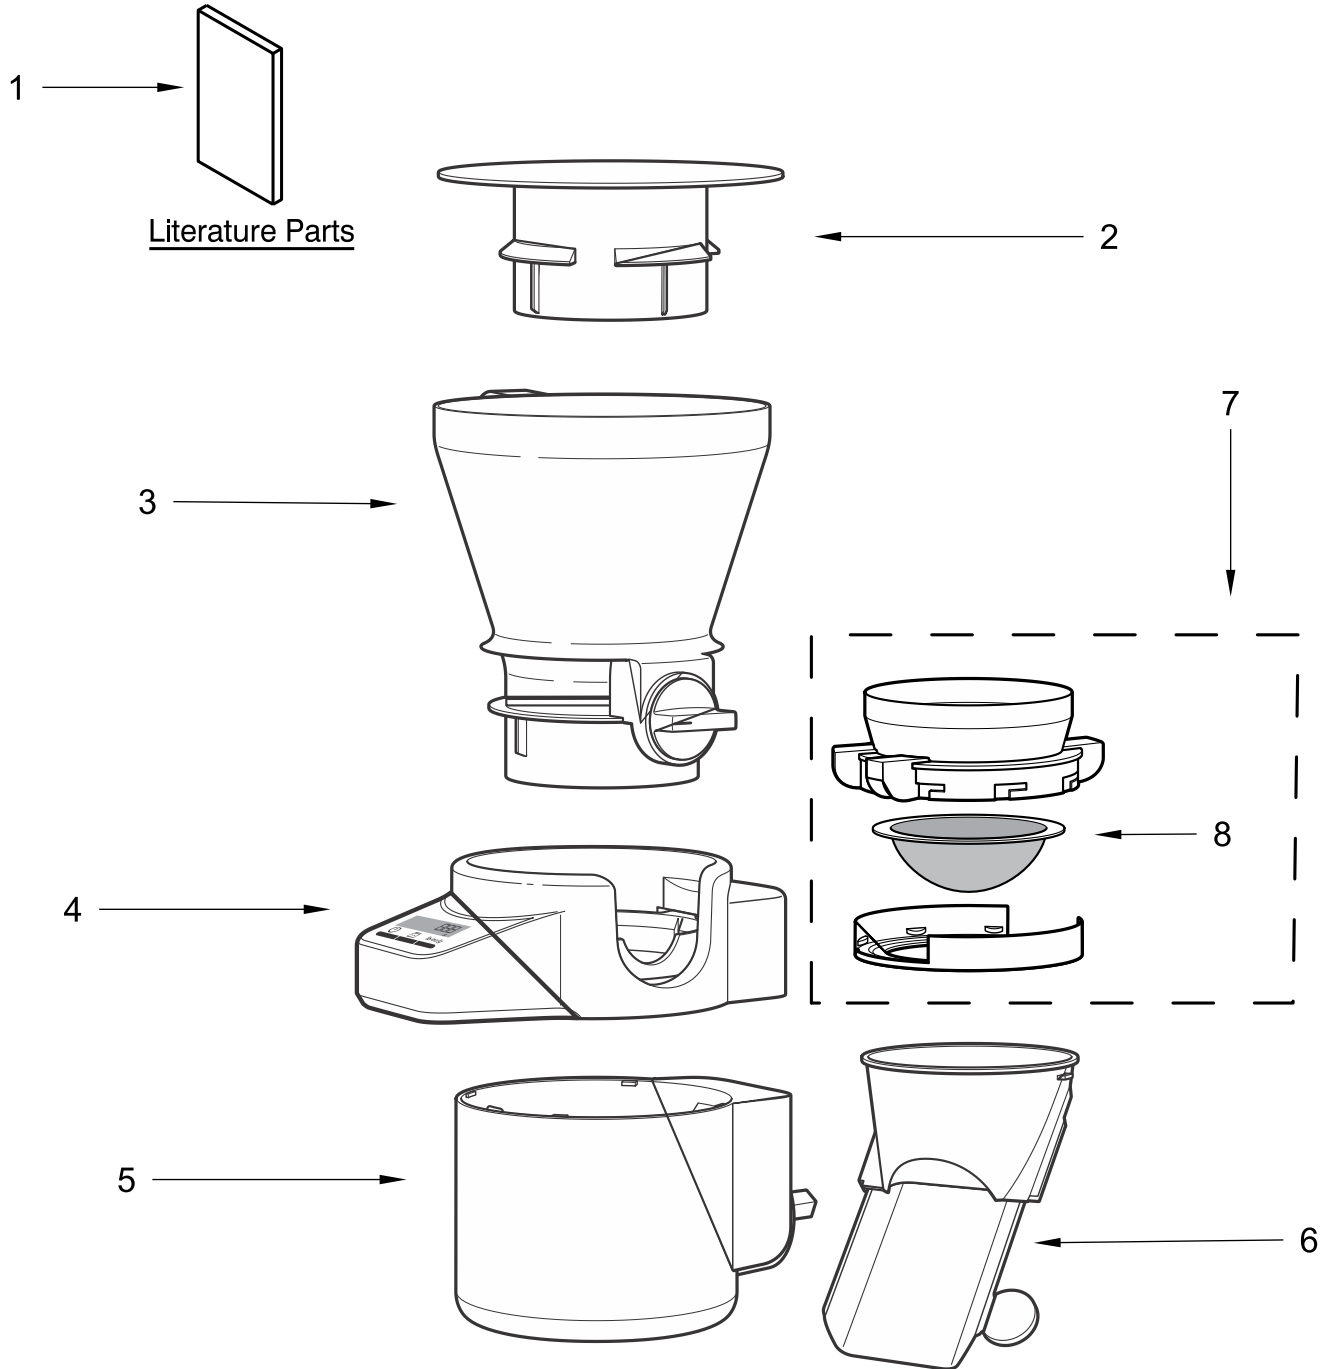

KitchenAid®

SIFTER AND SCALE ATTACHMENT

MODELS:

KSMSFTA0 (United States)

5KSMSFTA0 (Europe)

5KSMSFTAA0 (Australia)

SIFTER AND SCALE ATTACHMENT PARTS

SIFTER AND SCALE ATTACHMENT PARTS

<u>Illus. No.</u>	<u>Part No.</u>	<u>Description</u>	<u>Illus. No.</u>	<u>Part No.</u>	<u>Description</u>	<u>Illus. No.</u>	<u>Part No.</u>	<u>Description</u>
1		Literature Parts	3	W11281846	Hopper Assembly	5	W11281853	Housing, Sift Assembly
	W11221344	Use & Care Guide (United States)	4	W11281849	Scale Assembly (United States)	6	W11281854	Chute Assembly
	W11221346	Use & Care Guide (Europe)		W11286824	Scale Assembly (Europe)	7	W11281859	Sifter Assembly
	W11221354	Use & Care Guide (Australia)		W11286836	Scale Assembly (Australia)	8	W11281865	Screen
2	W11281848	Weight Plate						