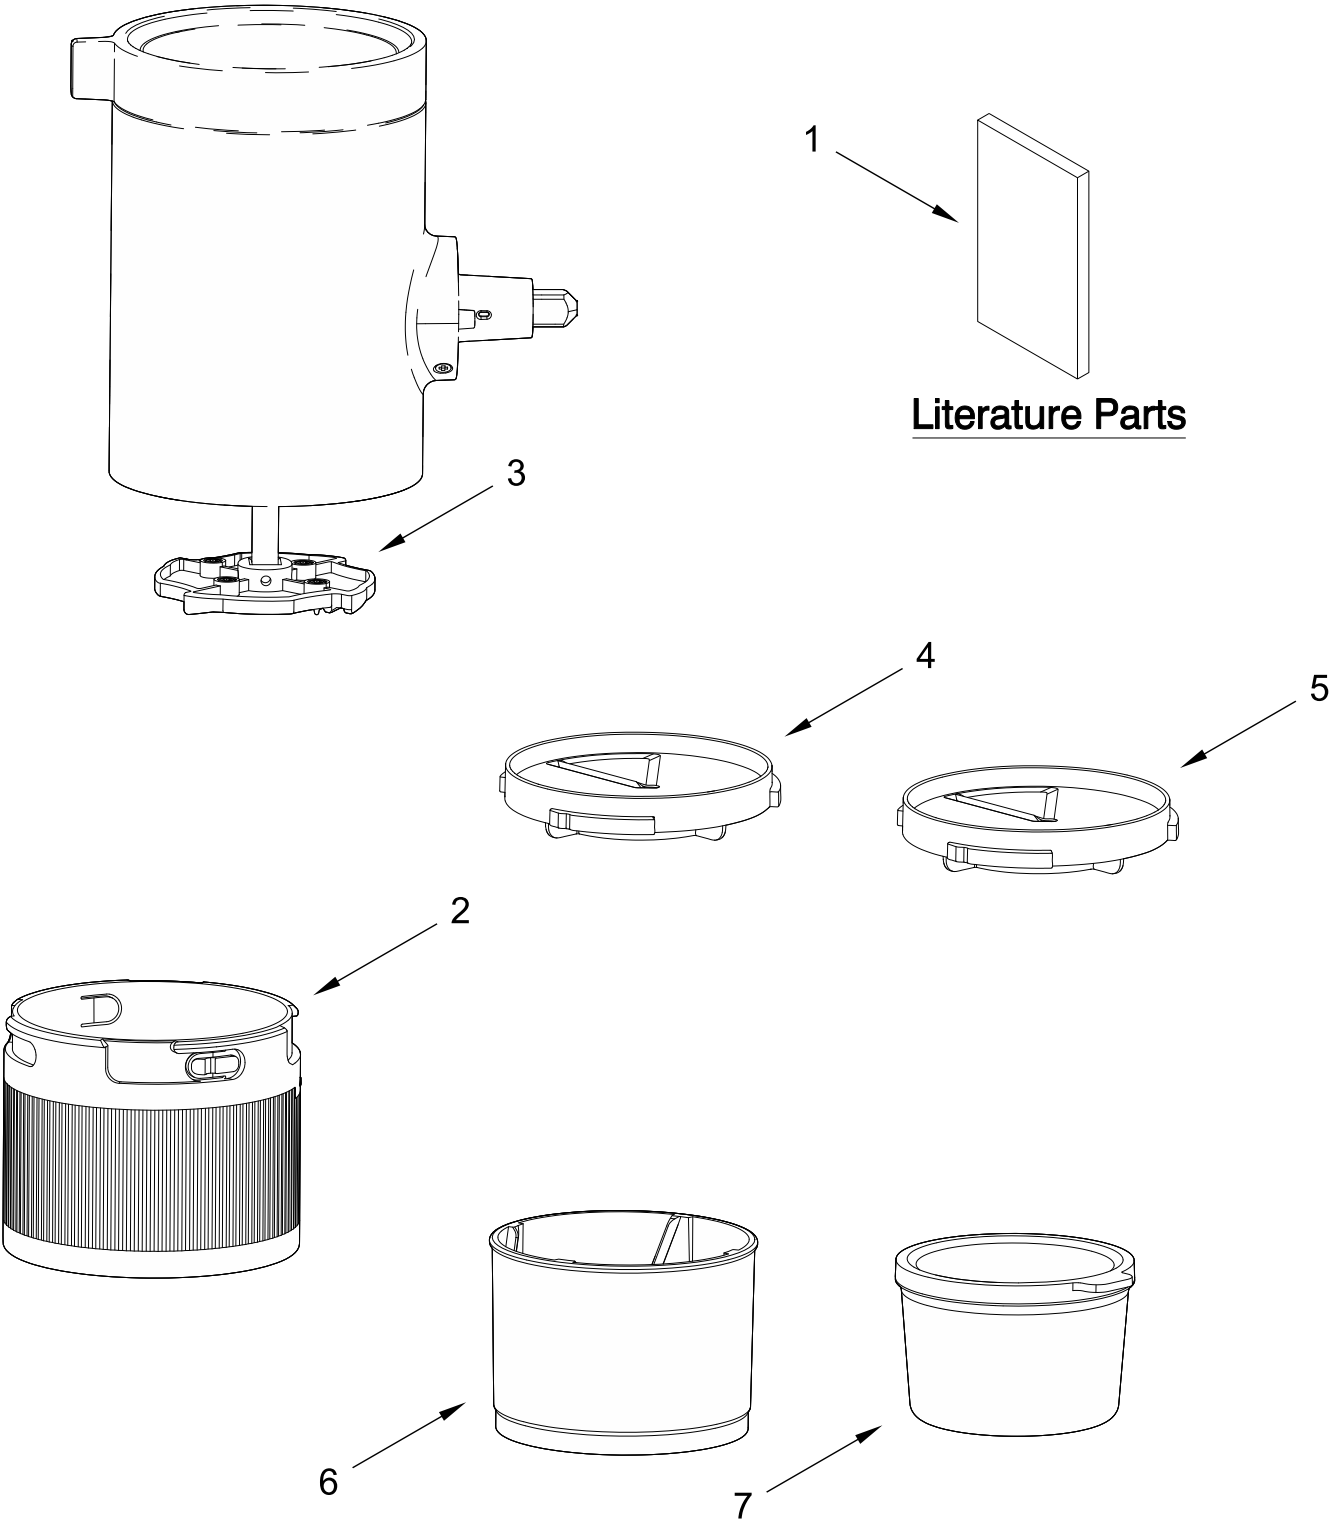

KitchenAid®

SHAVE ICE ATTACHMENT

MODELS:

KSMSIA

SHAVE ICE ATTACHMENT

SHAVE ICE ATTACHMENT

<u>Illus.</u> <u>No.</u>	<u>Part No.</u>	<u>Description</u>	<u>Illus.</u> <u>No.</u>	<u>Part No.</u>	<u>Description</u>	<u>Illus.</u> <u>No.</u>	<u>Part No.</u>	<u>Description</u>
1		Literature Parts	4	W11585453	Blade, Fine Shave	6	W11585464	Sleeve, Ice Cup
	W11499125	Use & Care Guide	5	W11585463	Blade, Coarse Shave	7	W11585465	Ice Mold, Plastic w/ Lid
2	W11585444	Ice Cup, Detachable						
3	W11585448	Pusher, Ice Cup						