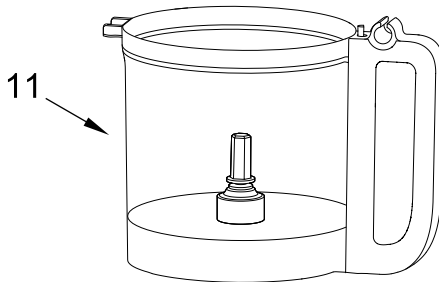

KitchenAid®

**Food Processor
9 Cup Food Processor**

MODELS:

KFP0921BM0 (Black Matte)
KFP0921CU0 (Contour Silver)
KFP0921ER0 (Empire Red)
KFP0921OB0 (Onyx Black)

UNIT AND ATTACHMENT PARTS

UNIT AND ATTACHMENT PARTS

<u>Illus. No.</u>	<u>Part No.</u>	<u>Description</u>	<u>Illus. No.</u>	<u>Part No.</u>	<u>Description</u>	<u>Illus. No.</u>	<u>Part No.</u>	<u>Description</u>
1		Literature Parts	5	W11239501	Pusher Assembly	9	W11545319	Accessory, Whisking
	W11501544	Use & Care Guide	6	W11239504	Medium Disc, Reversible	10	W11545332	Lid, Refrigerator
2	W11239488	Lid	7	W11239499	Disc, Slicing	11	W11239487	Bowl
3	W11239490	Adapter, Drive	8	W11545285	Blade, Quad			
4	W11239500	Blade, Dough						