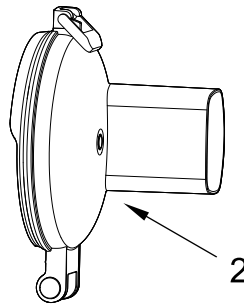

KitchenAid®

**Food Processor
9 Cup Food Processor**

MODELS:

KFP0921BM0 (Black Matte)
KFP0921CU0 (Contour Silver)
KFP0921ER0 (Empire Red)
KFP0921OB0 (Onyx Black)

UNIT AND ATTACHMENT PARTS

UNIT AND ATTACHMENT PARTS

<u>Illus. No.</u>	<u>Part No.</u>	<u>Description</u>	<u>Illus. No.</u>	<u>Part No.</u>	<u>Description</u>	<u>Illus. No.</u>	<u>Part No.</u>	<u>Description</u>
1		Literature Parts	5	W11239501	Pusher Assembly	9	W11545319	Accessory, Whisking
	W11501544	Use & Care Guide	6	W11239504	Medium Disc, Reversible	10	W11545332	Lid, Refrigerator
2	W11239488	Lid	7	W11239499	Disc, Slicing	11	W11239487	Bowl
3	W11239490	Adapter, Drive	8	W11545285	Blade, Quad			
4	W11239500	Blade, Dough						