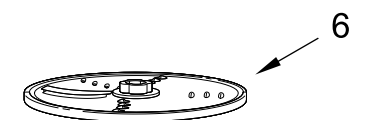

KitchenAid®

**Food Processor
9 Cup Food Processor**

MODELS:

KFP0921BM0 (Black Matte)
KFP0921CU0 (Contour Silver)
KFP0921ER0 (Empire Red)
KFP0921OB0 (Onyx Black)

UNIT AND ATTACHMENT PARTS

UNIT AND ATTACHMENT PARTS

<u>Illus. No.</u>	<u>Part No.</u>	<u>Description</u>	<u>Illus. No.</u>	<u>Part No.</u>	<u>Description</u>	<u>Illus. No.</u>	<u>Part No.</u>	<u>Description</u>
1		Literature Parts	5	W11239501	Pusher Assembly	9	W11545319	Accessory, Whisking
	W11501544	Use & Care Guide	6	W11239504	Medium Disc, Reversible	10	W11545332	Lid, Refrigerator
2	W11239488	Lid	7	W11239499	Disc, Slicing	11	W11239487	Bowl
3	W11239490	Adapter, Drive	8	W11545285	Blade, Quad			
4	W11239500	Blade, Dough						