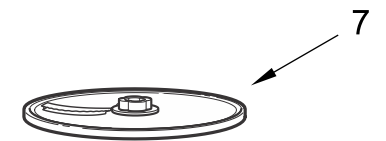

KitchenAid®

**Food Processor
9 Cup Food Processor**

MODELS:

KFP0921BM0 (Black Matte)
KFP0921CU0 (Contour Silver)
KFP0921ER0 (Empire Red)
KFP0921OB0 (Onyx Black)

UNIT AND ATTACHMENT PARTS

UNIT AND ATTACHMENT PARTS

<u>Illus. No.</u>	<u>Part No.</u>	<u>Description</u>	<u>Illus. No.</u>	<u>Part No.</u>	<u>Description</u>	<u>Illus. No.</u>	<u>Part No.</u>	<u>Description</u>
1		Literature Parts	5	W11239501	Pusher Assembly	9	W11545319	Accessory, Whisking
	W11501544	Use & Care Guide	6	W11239504	Medium Disc, Reversible	10	W11545332	Lid, Refrigerator
2	W11239488	Lid	7	W11239499	Disc, Slicing	11	W11239487	Bowl
3	W11239490	Adapter, Drive	8	W11545285	Blade, Quad			
4	W11239500	Blade, Dough						