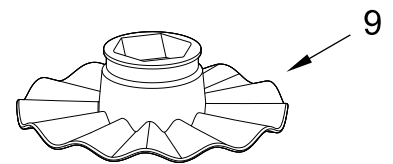

KitchenAid®

**Food Processor
9 Cup Food Processor**

MODELS:

KFP0921BM0 (Black Matte)
KFP0921CU0 (Contour Silver)
KFP0921ER0 (Empire Red)
KFP0921OB0 (Onyx Black)

UNIT AND ATTACHMENT PARTS

UNIT AND ATTACHMENT PARTS

<u>Illus. No.</u>	<u>Part No.</u>	<u>Description</u>	<u>Illus. No.</u>	<u>Part No.</u>	<u>Description</u>	<u>Illus. No.</u>	<u>Part No.</u>	<u>Description</u>
1		Literature Parts	5	W11239501	Pusher Assembly	9	W11545319	Accessory, Whisking
	W11501544	Use & Care Guide	6	W11239504	Medium Disc, Reversible	10	W11545332	Lid, Refrigerator
2	W11239488	Lid	7	W11239499	Disc, Slicing	11	W11239487	Bowl
3	W11239490	Adapter, Drive	8	W11545285	Blade, Quad			
4	W11239500	Blade, Dough						