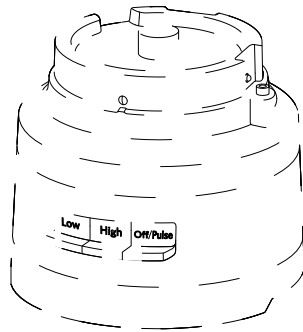

KitchenAid®

**Food Processor
9 Cup Food Processor**

MODELS:

KFP0921BM0 (Black Matte)
KFP0921CU0 (Contour Silver)
KFP0921ER0 (Empire Red)
KFP0921OB0 (Onyx Black)

UNIT AND ATTACHMENT PARTS

UNIT AND ATTACHMENT PARTS

<u>Illus. No.</u>	<u>Part No.</u>	<u>Description</u>	<u>Illus. No.</u>	<u>Part No.</u>	<u>Description</u>	<u>Illus. No.</u>	<u>Part No.</u>	<u>Description</u>
1		Literature Parts	5	W11239501	Pusher Assembly	9	W11545319	Accessory, Whisking
	W11501544	Use & Care Guide	6	W11239504	Medium Disc, Reversible	10	W11545332	Lid, Refrigerator
2	W11239488	Lid	7	W11239499	Disc, Slicing	11	W11239487	Bowl
3	W11239490	Adapter, Drive	8	W11545285	Blade, Quad			
4	W11239500	Blade, Dough						