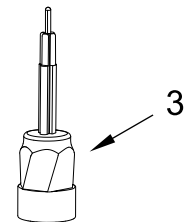

KitchenAid®

**Food Processor
9 Cup Food Processor**

MODELS:

KFP0921BM0 (Black Matte)
KFP0921CU0 (Contour Silver)
KFP0921ER0 (Empire Red)
KFP0921OB0 (Onyx Black)

UNIT AND ATTACHMENT PARTS

UNIT AND ATTACHMENT PARTS

<u>Illus. No.</u>	<u>Part No.</u>	<u>Description</u>	<u>Illus. No.</u>	<u>Part No.</u>	<u>Description</u>	<u>Illus. No.</u>	<u>Part No.</u>	<u>Description</u>
1		Literature Parts	5	W11239501	Pusher Assembly	9	W11545319	Accessory, Whisking
	W11501544	Use & Care Guide	6	W11239504	Medium Disc, Reversible	10	W11545332	Lid, Refrigerator
2	W11239488	Lid	7	W11239499	Disc, Slicing	11	W11239487	Bowl
3	W11239490	Adapter, Drive	8	W11545285	Blade, Quad			
4	W11239500	Blade, Dough						