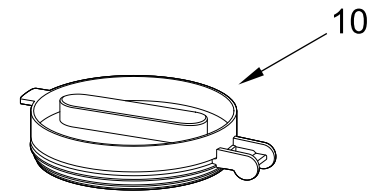

KitchenAid®

**Food Processor
9 Cup Food Processor**

MODELS:

KFP0921BM0 (Black Matte)
KFP0921CU0 (Contour Silver)
KFP0921ER0 (Empire Red)
KFP0921OB0 (Onyx Black)

UNIT AND ATTACHMENT PARTS

UNIT AND ATTACHMENT PARTS

<u>Illus. No.</u>	<u>Part No.</u>	<u>Description</u>	<u>Illus. No.</u>	<u>Part No.</u>	<u>Description</u>	<u>Illus. No.</u>	<u>Part No.</u>	<u>Description</u>
1		Literature Parts	5	W11239501	Pusher Assembly	9	W11545319	Accessory, Whisking
	W11501544	Use & Care Guide	6	W11239504	Medium Disc, Reversible	10	W11545332	Lid, Refrigerator
2	W11239488	Lid	7	W11239499	Disc, Slicing	11	W11239487	Bowl
3	W11239490	Adapter, Drive	8	W11545285	Blade, Quad			
4	W11239500	Blade, Dough						