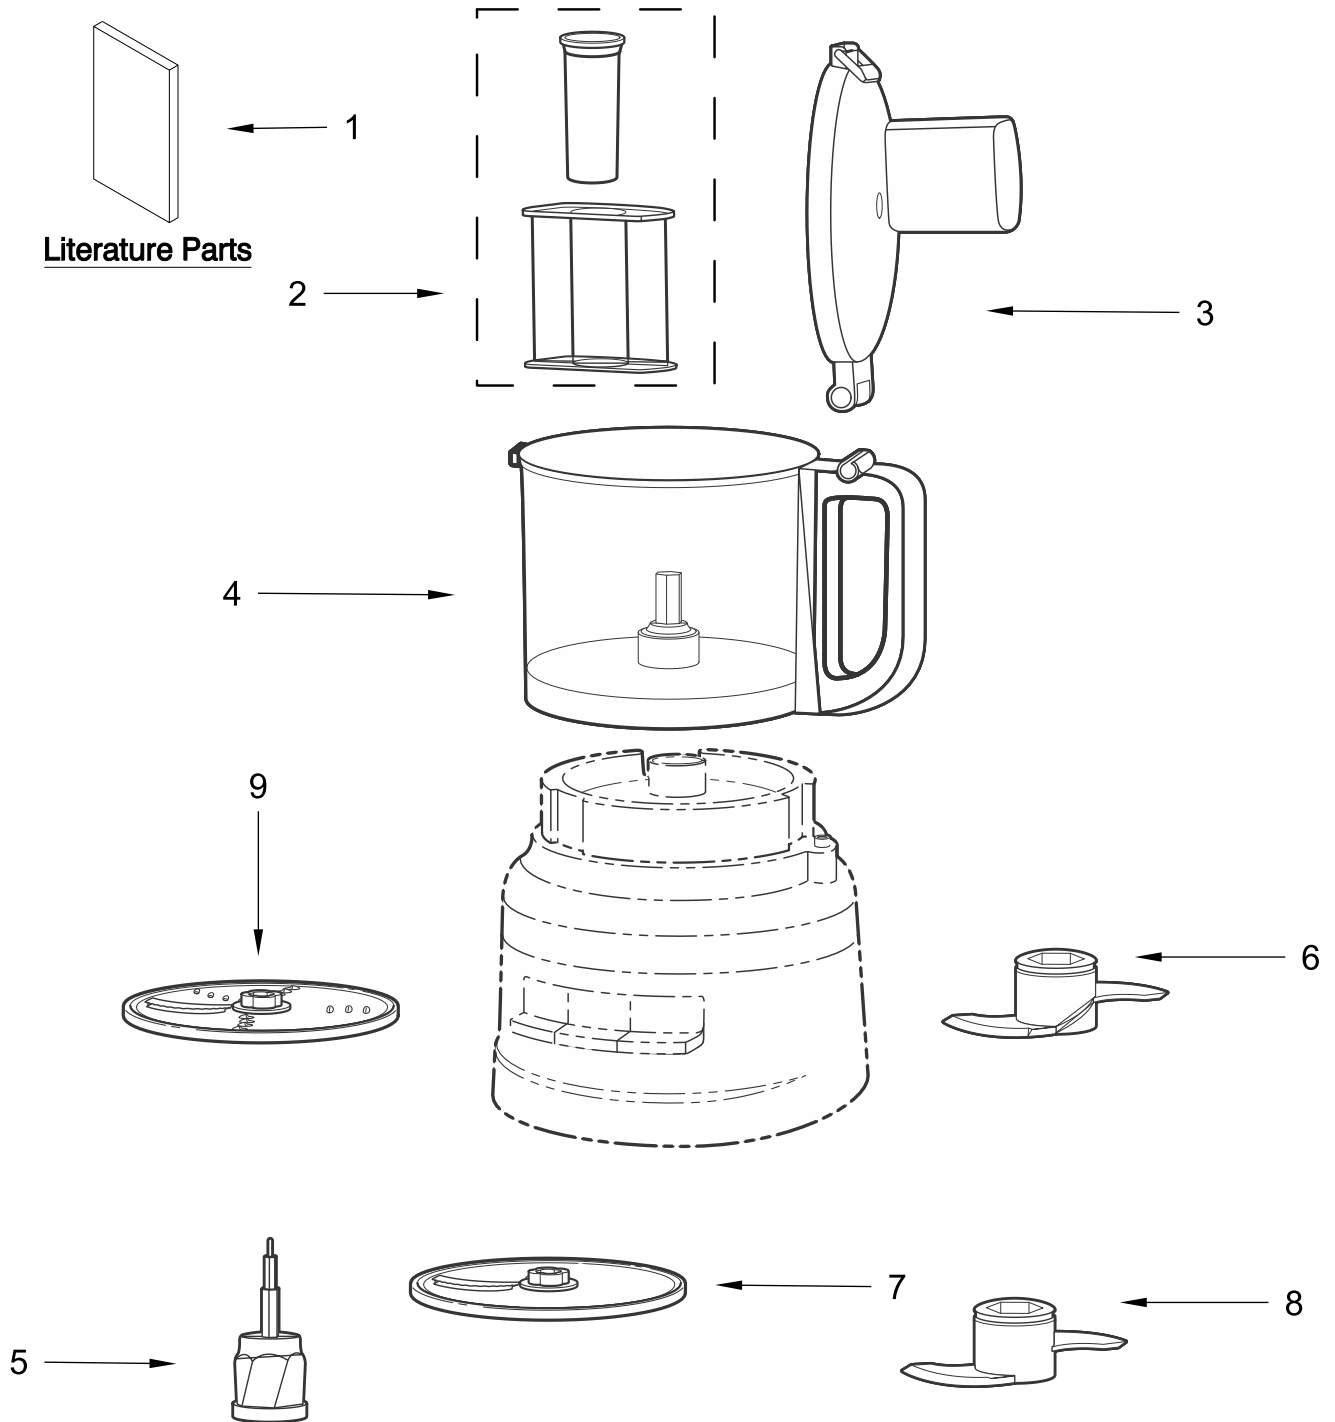

## 7-CUP FOOD PROCESSOR

# HOUSING UNIT PARTS

<u>Illus. No.</u>	<u>Part No.</u>	<u>Description</u>	<u>Illus. No.</u>	<u>Part No.</u>	<u>Description</u>	<u>Illus. No.</u>	<u>Part No.</u>	<u>Description</u>
1		Literature Parts	3	W11239488	Lid	9	W11239504	Medium Disc, Reversible
	W11103322	Use & Care Guide (KFP0718*)	4	W11239486	Bowl			FOLLOWING PARTS NOT ILLUSTRATED
	W11186023	Use & Care Guide (KFP0719*)	5	W11239489	Adapter, Drive			
			6	W11239491	Blade, Multipurpose			
			7	W11239499	Disc, Slicing	W11239507		Disc, Julienne (On Some Models)
2	W11239501	Pusher Assembly	8	W11239500	Blade, Dough			