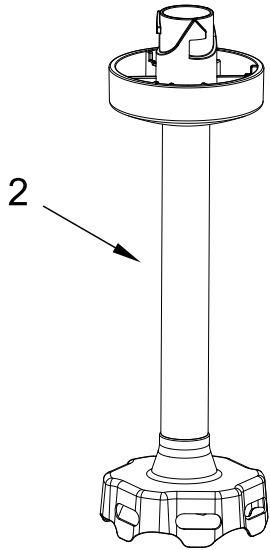

KitchenAid®

**Blender
Cordless Hand Blender - battery included**

MODELS:

KHBRV71BM0 (Black Matte)

KHBRV71SE0 (Shaded Palm)

Cordless Hand Blender Parts

Literature Parts

Cordless Hand Blender Parts

<u>Illus. No.</u>	<u>Part No.</u>	<u>Description</u>	<u>Illus. No.</u>	<u>Part No.</u>	<u>Description</u>	<u>Illus. No.</u>	<u>Part No.</u>	<u>Description</u>
1		Literature Parts	2	W11697805	Blender Arm	5	W11698092	Power Adaptor + USB Cable
	W11634663	Use & Care Guide	3	W11413683	Jar w/ Lid			
			4	W11413707	Pan Guard	6	W11698095	Battery