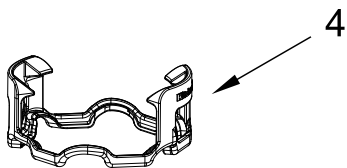

KitchenAid®

**Blender
Cordless Hand Blender - battery included**

MODELS:

KHBRV71BM0 (Black Matte)

KHBRV71SE0 (Shaded Palm)

Cordless Hand Blender Parts

Literature Parts

Cordless Hand Blender Parts

<u>Illus. No.</u>	<u>Part No.</u>	<u>Description</u>	<u>Illus. No.</u>	<u>Part No.</u>	<u>Description</u>	<u>Illus. No.</u>	<u>Part No.</u>	<u>Description</u>
1		Literature Parts	2	W11697805	Blender Arm	5	W11698092	Power Adaptor + USB Cable
	W11634663	Use & Care Guide	3	W11413683	Jar w/ Lid			
			4	W11413707	Pan Guard	6	W11698095	Battery