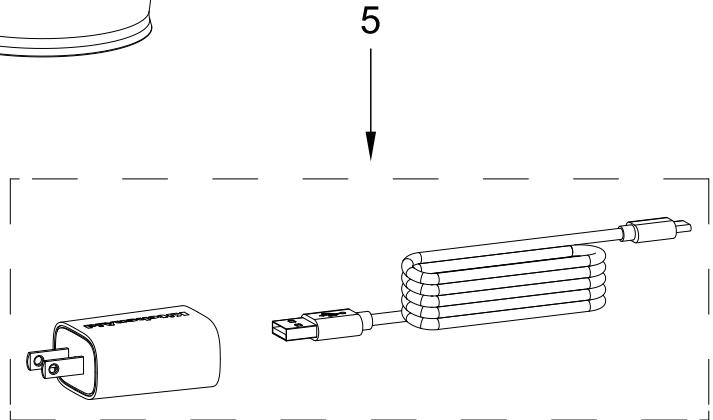

KitchenAid®

**Blender
Cordless Hand Blender - battery included**

MODELS:

KHBRV71BM0 (Black Matte)

KHBRV71SE0 (Shaded Palm)

Cordless Hand Blender Parts

Literature Parts

Cordless Hand Blender Parts

<u>Illus. No.</u>	<u>Part No.</u>	<u>Description</u>	<u>Illus. No.</u>	<u>Part No.</u>	<u>Description</u>	<u>Illus. No.</u>	<u>Part No.</u>	<u>Description</u>
1		Literature Parts	2	W11697805	Blender Arm	5	W11698092	Power Adaptor + USB Cable
	W11634663	Use & Care Guide	3	W11413683	Jar w/ Lid			
			4	W11413707	Pan Guard	6	W11698095	Battery