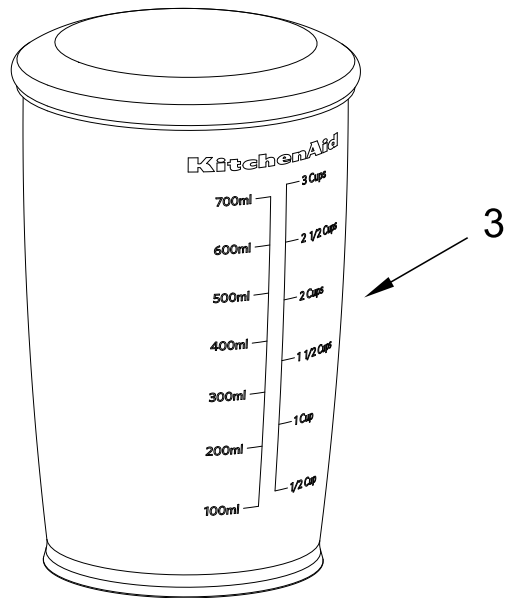

KitchenAid®

Blender
Cordless Hand Blender - battery sold separately

MODELS:

KHBRV00BM0 (Black Matte)
KHBRV00SE0 (Shaded Palm)

Cordless Hand Blender Parts

Literature Parts

Cordless Hand Blender Parts

<u>Illus.</u> <u>No.</u>	<u>Part No.</u>	<u>Description</u>	<u>Illus.</u> <u>No.</u>	<u>Part No.</u>	<u>Description</u>
1		Literature Parts	3	W11413683	Jar w/ Lid
	W11634663	Use & Care Guide	4	W11413707	Pan Guard
2	W11697805	Blender Arm			