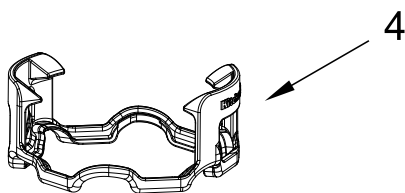

KitchenAid®

Blender
Cordless Hand Blender - battery sold separately

MODELS:

KHBRV00BM0 (Black Matte)
KHBRV00SE0 (Shaded Palm)

Cordless Hand Blender Parts

Literature Parts

Cordless Hand Blender Parts

<u>Illus.</u> <u>No.</u>	<u>Part No.</u>	<u>Description</u>	<u>Illus.</u> <u>No.</u>	<u>Part No.</u>	<u>Description</u>
1		Literature Parts	3	W11413683	Jar w/ Lid
	W11634663	Use & Care Guide	4	W11413707	Pan Guard
2	W11697805	Blender Arm			