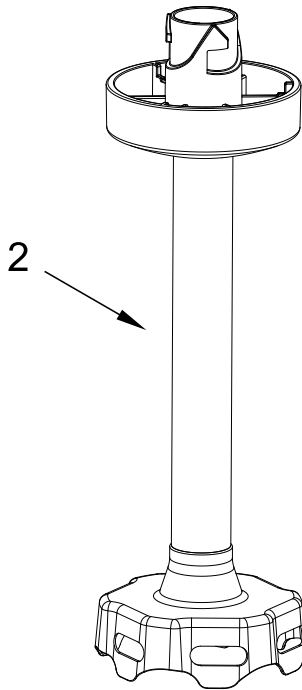

KitchenAid®

Blender
Cordless Hand Blender - battery sold separately

MODELS:

KHBRV00BM0 (Black Matte)
KHBRV00SE0 (Shaded Palm)

Cordless Hand Blender Parts

Literature Parts

Cordless Hand Blender Parts

<u>Illus.</u> <u>No.</u>	<u>Part No.</u>	<u>Description</u>	<u>Illus.</u> <u>No.</u>	<u>Part No.</u>	<u>Description</u>
1		Literature Parts	3	W11413683	Jar w/ Lid
	W11634663	Use & Care Guide	4	W11413707	Pan Guard
2	W11697805	Blender Arm			