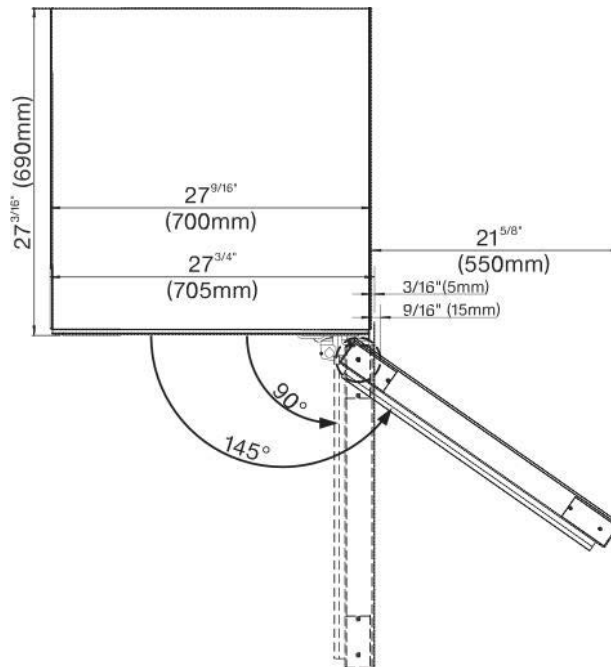

Wine Storage Unit
KWT 6832 SGS

Wine Storage Unit KWT 6832 SGS

SPECIFICATIONS

| | |
|----------------------------|--|
| KWT 6832 SGS — Item | 36683200USA |
| Overall Unit Width | 27 ³ / ₄ " (705mm) |
| Overall Unit Height | 75 ⁹ / ₁₆ " (1920mm) |
| Overall Unit Depth | 29 ³ / ₈ " (746mm) |
| Door Clearance | 25 ⁵ / ₈ " (651mm) |
| Electrical | |
| Electrical Requirements | 110V / 120V, 60Hz, 15 Amps (single) |
| Power Cord | Yes - NEMA 5-15 plug, 7' 10 ¹ / ₂ " (2.4m) |
| Shipping | |
| Shipping Weight | |
| Support | |
| Call | 800.843.7231 |
| 20/20 Interior Design | 2020technologies.com |

Wine Storage Unit KWT 6832 SGS

APPLIANCE DIMENSIONS

| DIMENSIONS | |
|------------|----------|
| Width: | 27 3/4" |
| Height: | 75 9/16" |
| Depth: | 29 3/8" |

DOOR HINGE SPECIFICATIONS

Note:
Door hinge is interchangeable, see manual for further instructions
Freestanding unit - does not require cabinetry