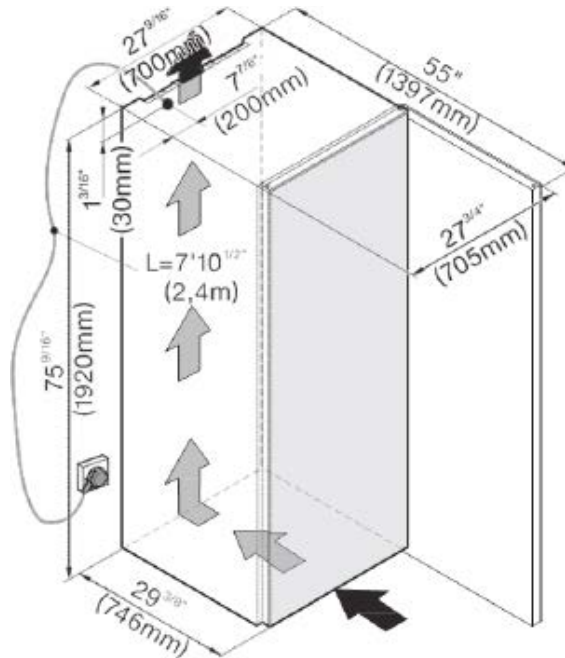

Wine Storage Unit
KWT 6832 SGS

Wine Storage Unit KWT 6832 SGS

SPECIFICATIONS

| | |
|----------------------------|--|
| KWT 6832 SGS — Item | 36683200USA |
| Overall Unit Width | 27 ³ / ₄ " (705mm) |
| Overall Unit Height | 75 ⁹ / ₁₆ " (1920mm) |
| Overall Unit Depth | 29 ³ / ₈ " (746mm) |
| Door Clearance | 25 ⁵ / ₈ " (651mm) |
| Electrical | |
| Electrical Requirements | 110V / 120V, 60Hz, 15 Amps (single) |
| Power Cord | Yes - NEMA 5-15 plug, 7' 10 ¹ / ₂ " (2.4m) |
| Shipping | |
| Shipping Weight | |
| Support | |
| Call | 800.843.7231 |
| 20/20 Interior Design | 2020technologies.com |

Features:

- Freestanding unit
- UV-resistant safety glass
- Soft Close door
- Integrated side handle strip
- Low-vibration compressor
- Active AirClean filter
- DynaCool
- Room for up to 178 bottles*
- Neck to neck storage
- 13 rack levels with beachwood slats
- 3 Temperature zones
- Door and temperature alarm
- Selector bottle presenter
- ConvinoBox
- Accessory Box
- Glass Holder
- 2 inclinable decanting racks
- FlexiFrame with Noteboard
- Sabbath mode

Wine Storage Unit KWT 6832 SGS

APPLIANCE DIMENSIONS

| DIMENSIONS | |
|------------|----------|
| Width: | 27 3/4" |
| Height: | 75 9/16" |
| Depth: | 29 3/8" |

DOOR HINGE SPECIFICATIONS

Note:
Door hinge is interchangeable, see manual for further instructions
Freestanding unit - does not require cabinetry