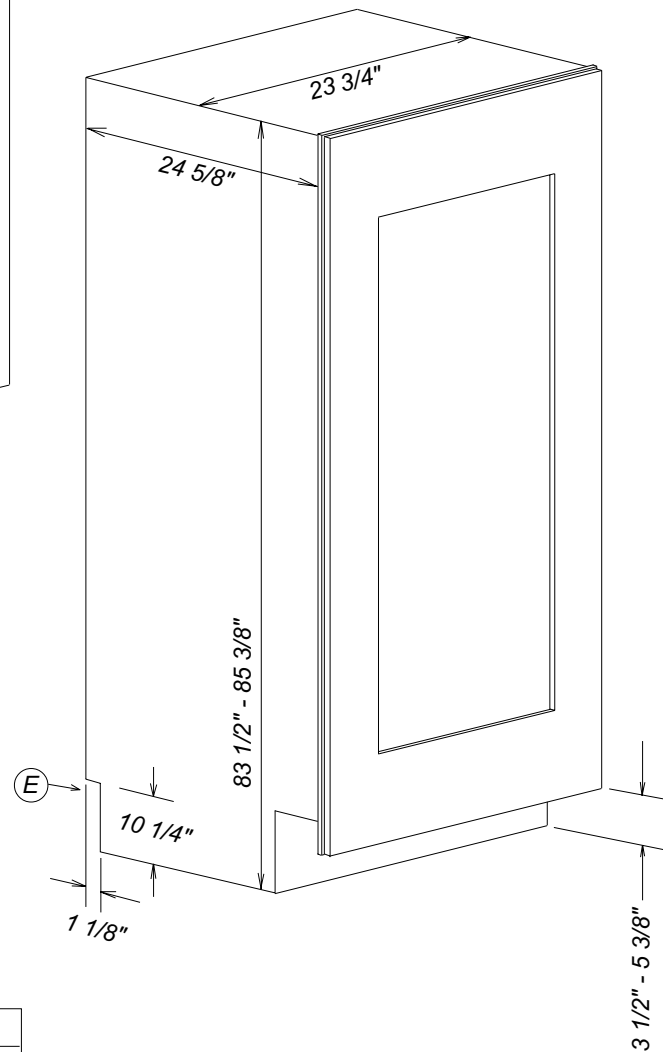

Miele

Fully Integrated 24" Wine Storage System

KWT 1613 SF / KWT 1603 SF

Fully Integrated 24" Wine Storage System KWT 1613 SF / KWT 1603 SF

FOR PROUD INSTALLATION

Location Codes

- E - 5 foot - 120 Volt - 15 Amp 3-wire molded plug power supply connects lower left rear*
- O - Standard NEMA 5-15 Duplex Outlet - locate less than 9" above finished floor*

Notes

- All Installations must be done in accordance with local codes*

Fully Integrated 24" Wine Storage System KWT 1613 SF / KWT 1603 SF

FOR FLUSH INSTALLATION

Location Codes

- E - 5 foot - 120 Volt - 15 Amp 3-wire molded plug power supply connects lower left rear
- O - Standard NEMA 5-15 Duplex Outlet - locate less than 9" above finished floor

Notes

- All Installations must be done in accordance with local codes
- Sides of adjoining cabinets should be filled (flush to frame) to insure proper fit and finish

HINGING DETAILS

90° Door

115° Door

Door Swing