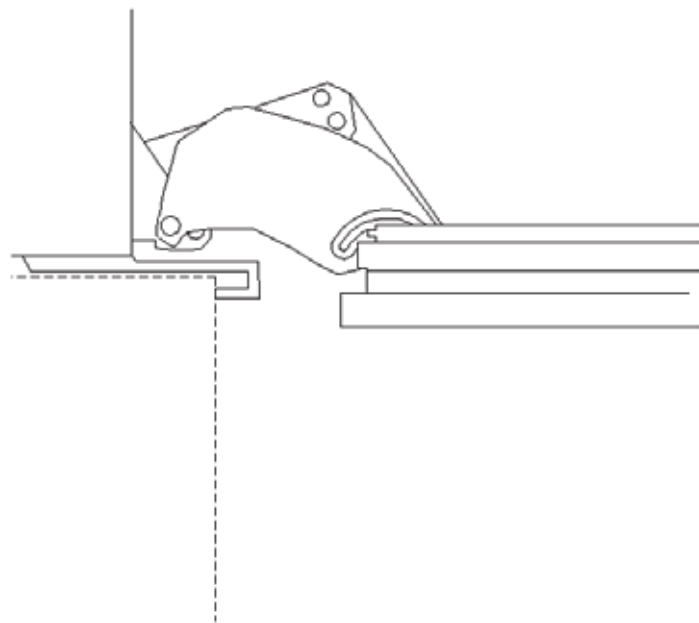

Notes

- All Installations must be done in accordance with local codes*

Fully Integrated 24" Wine Storage System KWT 1613 SF / KWT 1603 SF

FOR FLUSH INSTALLATION

Location Codes

- E - 5 foot - 120 Volt - 15 Amp 3-wire molded plug power supply connects lower left rear
- O - Standard NEMA 5-15 Duplex Outlet - locate less than 9" above finished floor

Notes

- All Installations must be done in accordance with local codes
- Sides of adjoining cabinets should be filled (flush to frame) to insure proper fit and finish

HINGING DETAILS

90° Door

115° Door

Door Swing