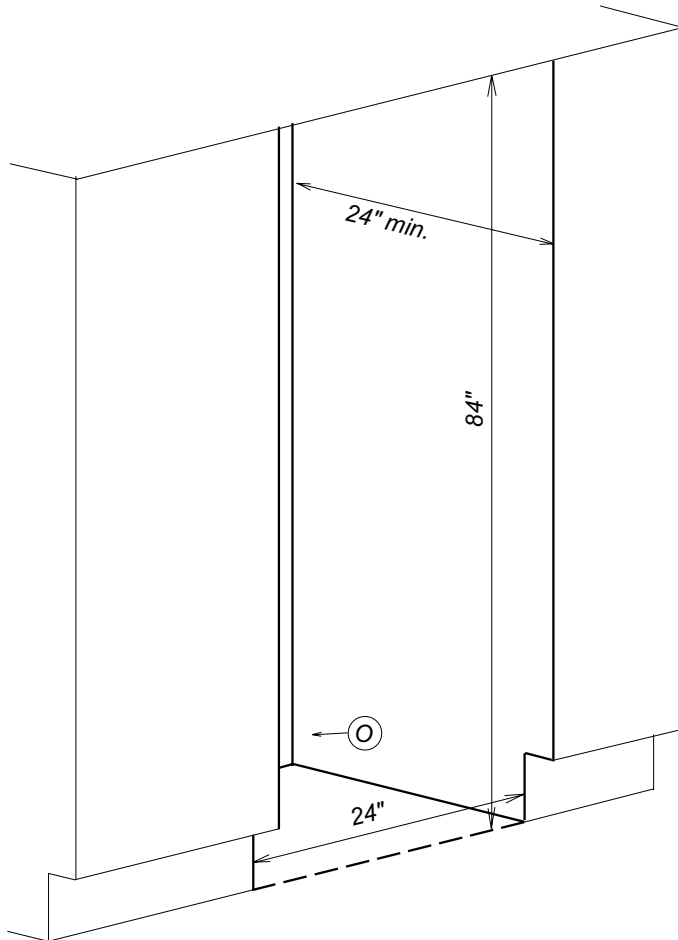

Miele

Fully Integrated 24" Wine Storage System

KWT 1613 SF / KWT 1603 SF

Fully Integrated 24" Wine Storage System KWT 1613 SF / KWT 1603 SF

FOR PROUD INSTALLATION

Location Codes

- E - 5 foot - 120 Volt - 15 Amp 3-wire molded plug power supply connects lower left rear*
- O - Standard NEMA 5-15 Duplex Outlet - locate less than 9" above finished floor*

Notes

- All Installations must be done in accordance with local codes*

Fully Integrated 24" Wine Storage System KWT 1613 SF / KWT 1603 SF

FOR FLUSH INSTALLATION

Location Codes

- E - 5 foot - 120 Volt - 15 Amp 3-wire molded plug power supply connects lower left rear
- O - Standard NEMA 5-15 Duplex Outlet - locate less than 9" above finished floor

Notes

- All Installations must be done in accordance with local codes
- Sides of adjoining cabinets should be filled (flush to frame) to insure proper fit and finish

HINGING DETAILS

90° Door

115° Door

Door Swing