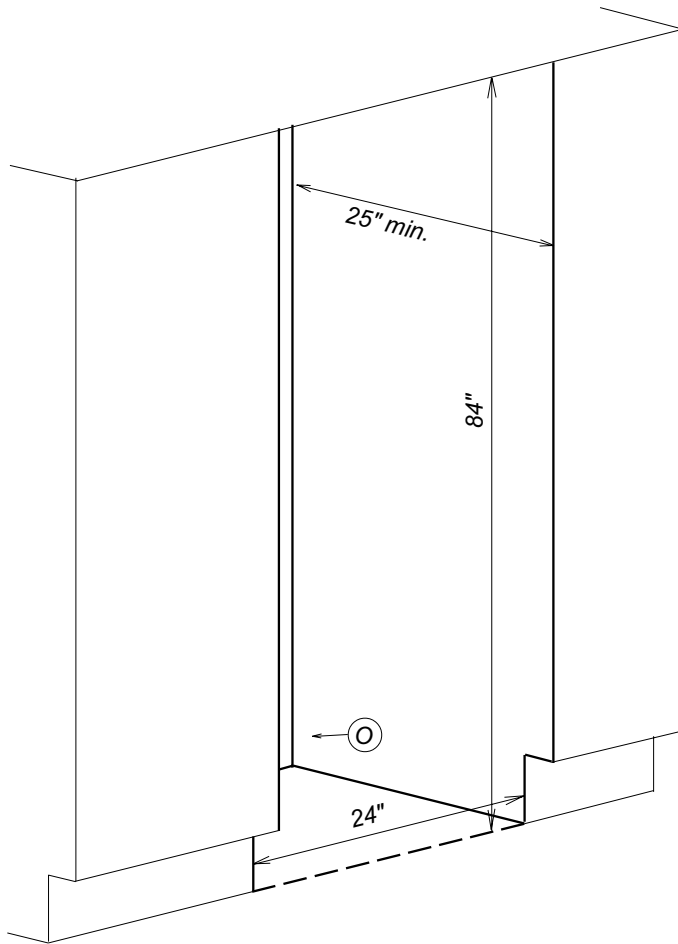

Miele

Fully Integrated 24" Wine Storage System

KWT 1613 SF / KWT 1603 SF

Fully Integrated 24" Wine Storage System KWT 1613 SF / KWT 1603 SF

FOR PROUD INSTALLATION

Location Codes

- E - 5 foot - 120 Volt - 15 Amp 3-wire molded plug power supply connects lower left rear*
- O - Standard NEMA 5-15 Duplex Outlet - locate less than 9" above finished floor*

Notes

- All Installations must be done in accordance with local codes*

Fully Integrated 24" Wine Storage System KWT 1613 SF / KWT 1603 SF

FOR FLUSH INSTALLATION

Location Codes

- E - 5 foot - 120 Volt - 15 Amp 3-wire molded plug power supply connects lower left rear
- O - Standard NEMA 5-15 Duplex Outlet - locate less than 9" above finished floor

Notes

- All Installations must be done in accordance with local codes
- Sides of adjoining cabinets should be filled (flush to frame) to insure proper fit and finish

HINGING DETAILS

90° Door

115° Door

Door Swing