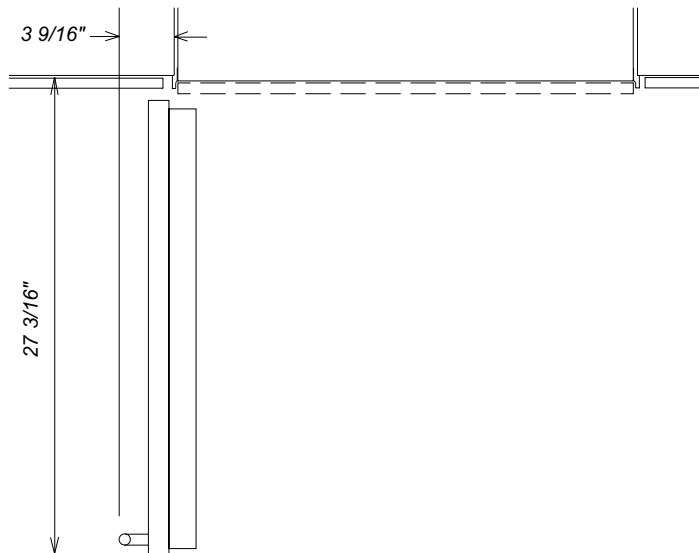

Notes

- All Installations must be done in accordance with local codes*

Fully Integrated 24" Wine Storage System KWT 1613 SF / KWT 1603 SF

FOR FLUSH INSTALLATION

Location Codes

- E - 5 foot - 120 Volt - 15 Amp 3-wire molded plug power supply connects lower left rear
- O - Standard NEMA 5-15 Duplex Outlet - locate less than 9" above finished floor

Notes

- All Installations must be done in accordance with local codes
- Sides of adjoining cabinets should be filled (flush to frame) to insure proper fit and finish

HINGING DETAILS

90° Door

115° Door

Door Swing