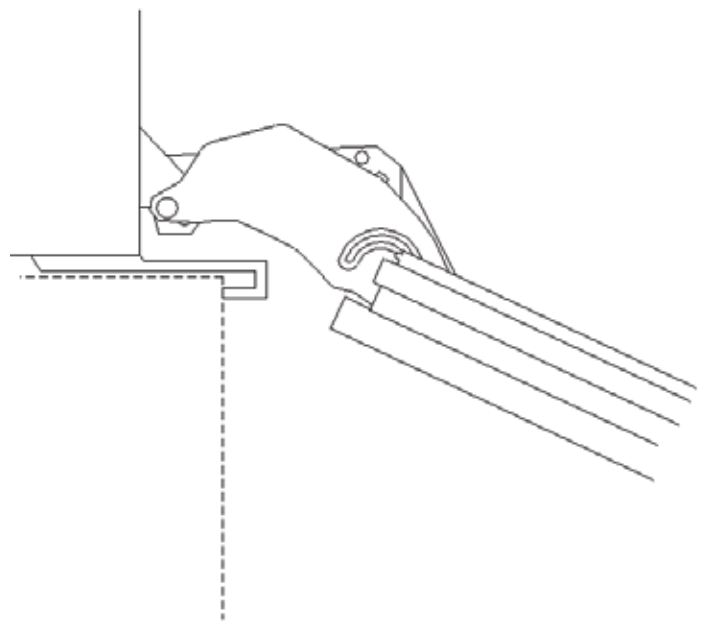

Miele

Fully Integrated 24" Wine Storage System

KWT 1613 SF / KWT 1603 SF

Fully Integrated 24" Wine Storage System KWT 1613 SF / KWT 1603 SF

FOR PROUD INSTALLATION

Location Codes

- E - 5 foot - 120 Volt - 15 Amp 3-wire molded plug power supply connects lower left rear*
- O - Standard NEMA 5-15 Duplex Outlet - locate less than 9" above finished floor*

Notes

- All Installations must be done in accordance with local codes*

Fully Integrated 24" Wine Storage System KWT 1613 SF / KWT 1603 SF

FOR FLUSH INSTALLATION

Location Codes

- E - 5 foot - 120 Volt - 15 Amp 3-wire molded plug power supply connects lower left rear
- O - Standard NEMA 5-15 Duplex Outlet - locate less than 9" above finished floor

Notes

- All Installations must be done in accordance with local codes
- Sides of adjoining cabinets should be filled (flush to frame) to insure proper fit and finish

HINGING DETAILS

90° Door

115° Door

Door Swing