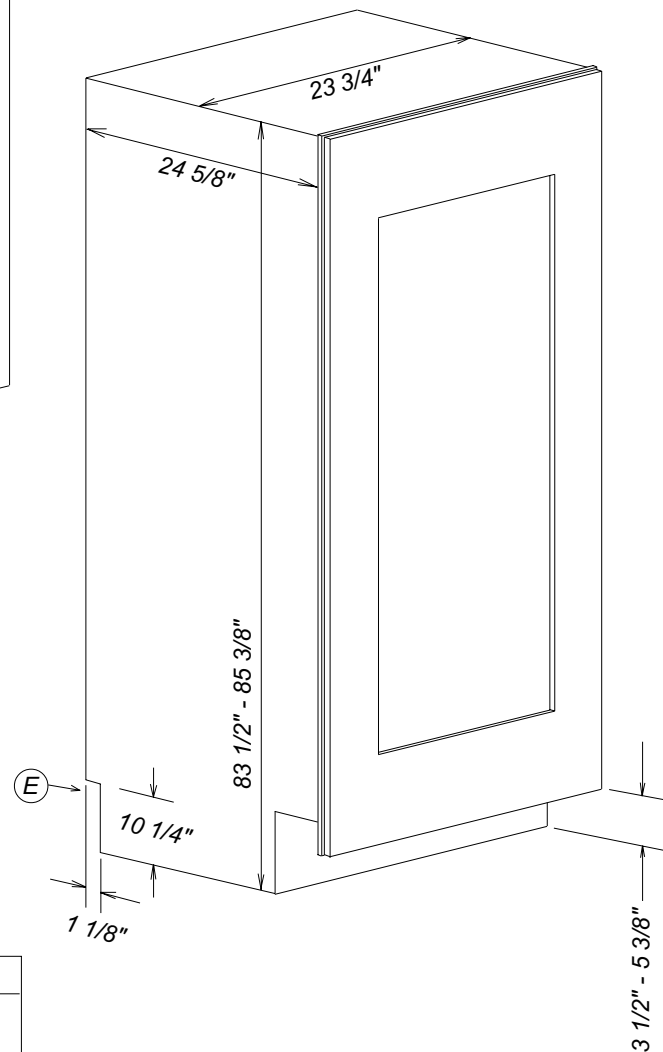

Miele

Fully Integrated 24" Wine Storage System

KWT 1613 SF / KWT 1603 SF

Fully Integrated 24" Wine Storage System KWT 1613 SF / KWT 1603 SF

FOR PROUD INSTALLATION

Location Codes

- E - 5 foot - 120 Volt - 15 Amp 3-wire molded plug power supply connects lower left rear*
- O - Standard NEMA 5-15 Duplex Outlet - locate less than 9" above finished floor*

Notes

- All Installations must be done in accordance with local codes*

Fully Integrated 24" Wine Storage System KWT 1613 SF / KWT 1603 SF

FOR FLUSH INSTALLATION

Location Codes

- E - 5 foot - 120 Volt - 15 Amp 3-wire molded plug power supply connects lower left rear
- O - Standard NEMA 5-15 Duplex Outlet - locate less than 9" above finished floor

Notes

- All Installations must be done in accordance with local codes
- Sides of adjoining cabinets should be filled (flush to frame) to insure proper fit and finish

HINGING DETAILS

90° Door

115° Door

Door Swing