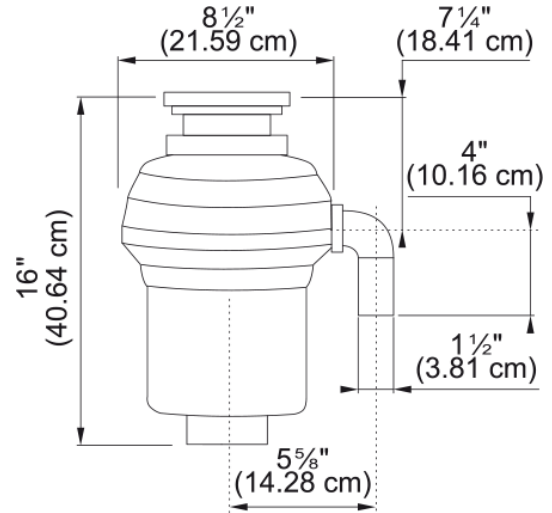

# 3/4 HP Food Waste Disposer - KWD75C1-EZ | 134.0255.898

## Technical Data

### Features

Horsepower 3/4 HP