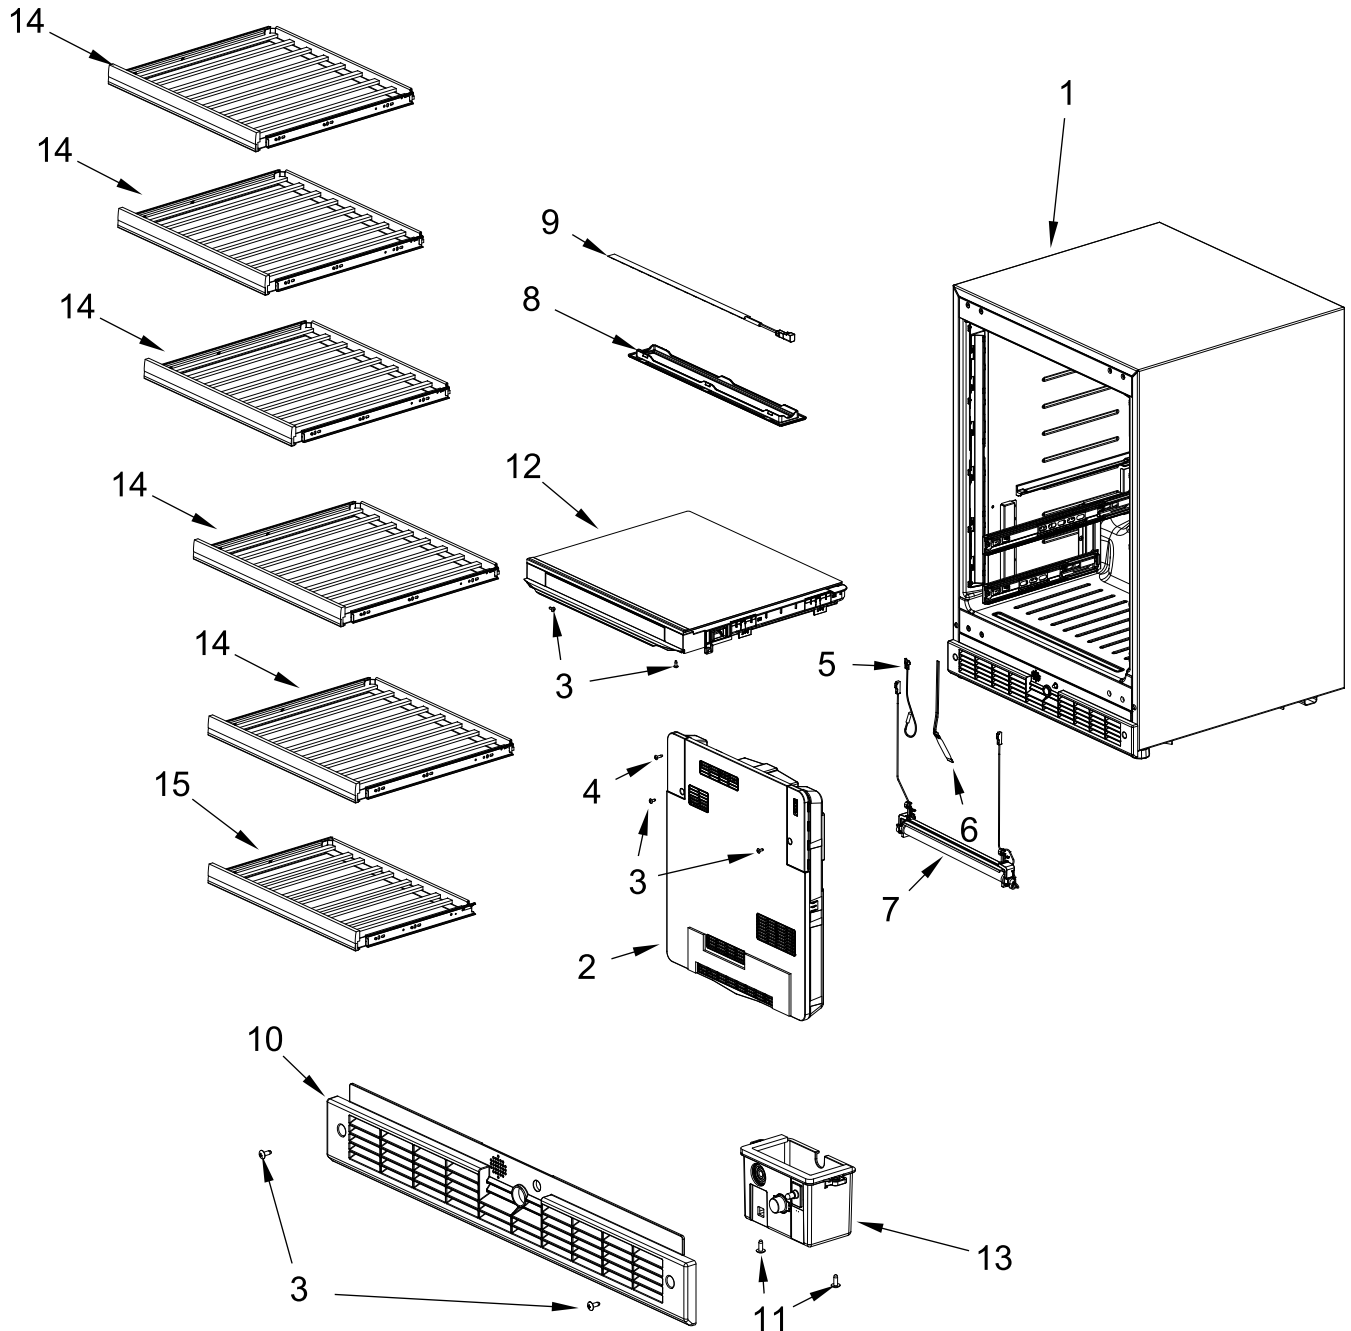

24"Under Counter Beverage Center

MODELS:

KUWL214KPA00 (Left Hinge) (Overlay)

KUWR214KPA00 (Right Hinge) (Overlay)

CABINET PARTS

CABINET PARTS

<u>Illus.</u> <u>No.</u>	<u>Part No.</u>	<u>Description</u>	<u>Illus.</u> <u>No.</u>	<u>Part No.</u>	<u>Description</u>	<u>Illus.</u> <u>No.</u>	<u>Part No.</u>	<u>Description</u>
1		Cabinet (Not A Service Part)	5	W11263884	Sensor, Defrost	11	W11371097	Screw
			6	W11359415	Fuse, Temperature	12	W11532916	Assembly, Separator
2	W11532990	Assembly, Evaporator Cover (Includes Fan Motor, Damper and Sensor)	7	W11359416	Defrost Holder and Heater	13	W11359433	Assembly, Switch Box
3	W11371095	Screw	8	W11312450	Cover, LED	14	W11532969	Upper, Wine Rack
4	W11375760	Screw	9	W11492253	Assembly, LED	15	W11532977	Lower, Wine Rack
			10	W11360218	Kick, Plate			

DOOR PARTS

DOOR PARTS

<u>Illus.</u> <u>No.</u>	<u>Part No.</u>	<u>Description</u>
1		Door Assembly
	W11532944	Left Hinge
	W11532926	Right Hinge
2	W11360659	Plate, Push
3	W11371095	Screw

<u>Illus.</u> <u>No.</u>	<u>Part No.</u>	<u>Description</u>
4		Cover, Door Hinge
	W11360661	Right Hinge (Top)/ Left Hinge (Bottom)
	W11360664	Right Hinge (Bottom)/ Left Hinge (Top)
5	W11360668	Gasket. Door

UNIT PARTS

UNIT PARTS

<u>Illus.</u> <u>No.</u>	<u>Part No.</u>	<u>Description</u>	<u>Illus.</u> <u>No.</u>	<u>Part No.</u>	<u>Description</u>	<u>Illus.</u> <u>No.</u>	<u>Part No.</u>	<u>Description</u>
1	W10270517	Clamp, Cord	7	4344826	Screw	14	W10772873	Bolt
2	W11371097	Screw	8	W11265570	Washer			REFRIGERANT
3	W11360241	Water Pan, Evaporator	9	W11313206	Cover, PCB			CHARGE
4	W11375763	Screw	10	W11360536	Assembly, Fan Motor			52 grams (R600a)
5	W11532957	Assembly, PCB Box (Includes Power Cord)	11	W10163273	Drier			
6	4344779	Grommet, Compressor	12	W11265569	Clamp			
			13	W11360595	Compressor, Rubber			