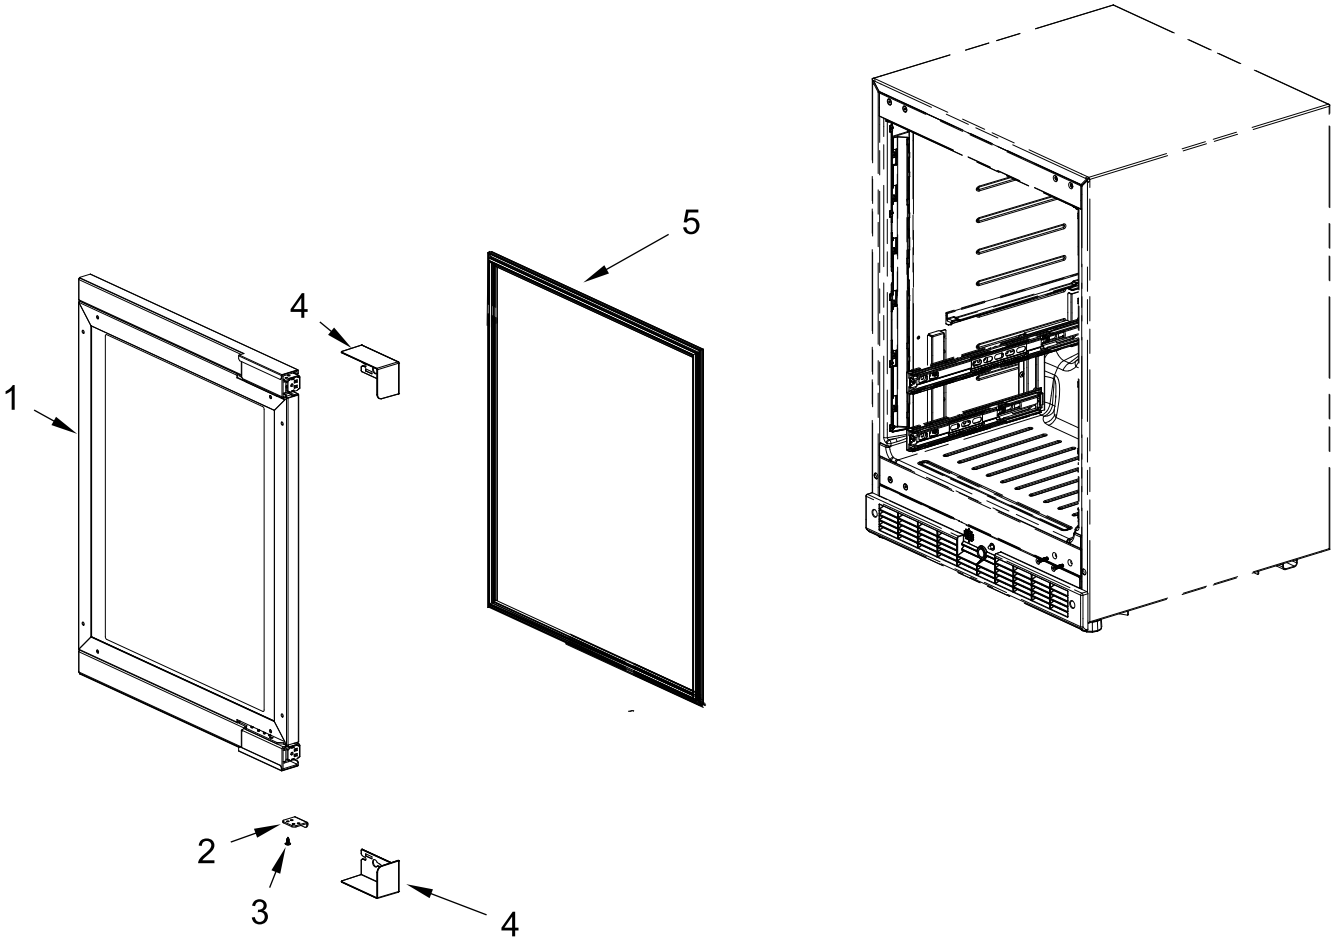

24"Under Counter Beverage Center

MODELS:

KUWL214KPA00 (Left Hinge) (Overlay)

KUWR214KPA00 (Right Hinge) (Overlay)

CABINET PARTS

CABINET PARTS

<u>Illus.</u> <u>No.</u>	<u>Part No.</u>	<u>Description</u>	<u>Illus.</u> <u>No.</u>	<u>Part No.</u>	<u>Description</u>	<u>Illus.</u> <u>No.</u>	<u>Part No.</u>	<u>Description</u>
1		Cabinet (Not A Service Part)	5	W11263884	Sensor, Defrost	11	W11371097	Screw
			6	W11359415	Fuse, Temperature	12	W11532916	Assembly, Separator
2	W11532990	Assembly, Evaporator Cover (Includes Fan Motor, Damper and Sensor)	7	W11359416	Defrost Holder and Heater	13	W11359433	Assembly, Switch Box
3	W11371095	Screw	8	W11312450	Cover, LED	14	W11532969	Upper, Wine Rack
4	W11375760	Screw	9	W11492253	Assembly, LED	15	W11532977	Lower, Wine Rack
			10	W11360218	Kick, Plate			

DOOR PARTS

DOOR PARTS

<u>Illus.</u> <u>No.</u>	<u>Part No.</u>	<u>Description</u>
1		Door Assembly
	W11532944	Left Hinge
	W11532926	Right Hinge
2	W11360659	Plate, Push
3	W11371095	Screw

<u>Illus.</u> <u>No.</u>	<u>Part No.</u>	<u>Description</u>
4		Cover, Door Hinge
	W11360661	Right Hinge (Top)/ Left Hinge (Bottom)
	W11360664	Right Hinge (Bottom)/ Left Hinge (Top)
5	W11360668	Gasket. Door