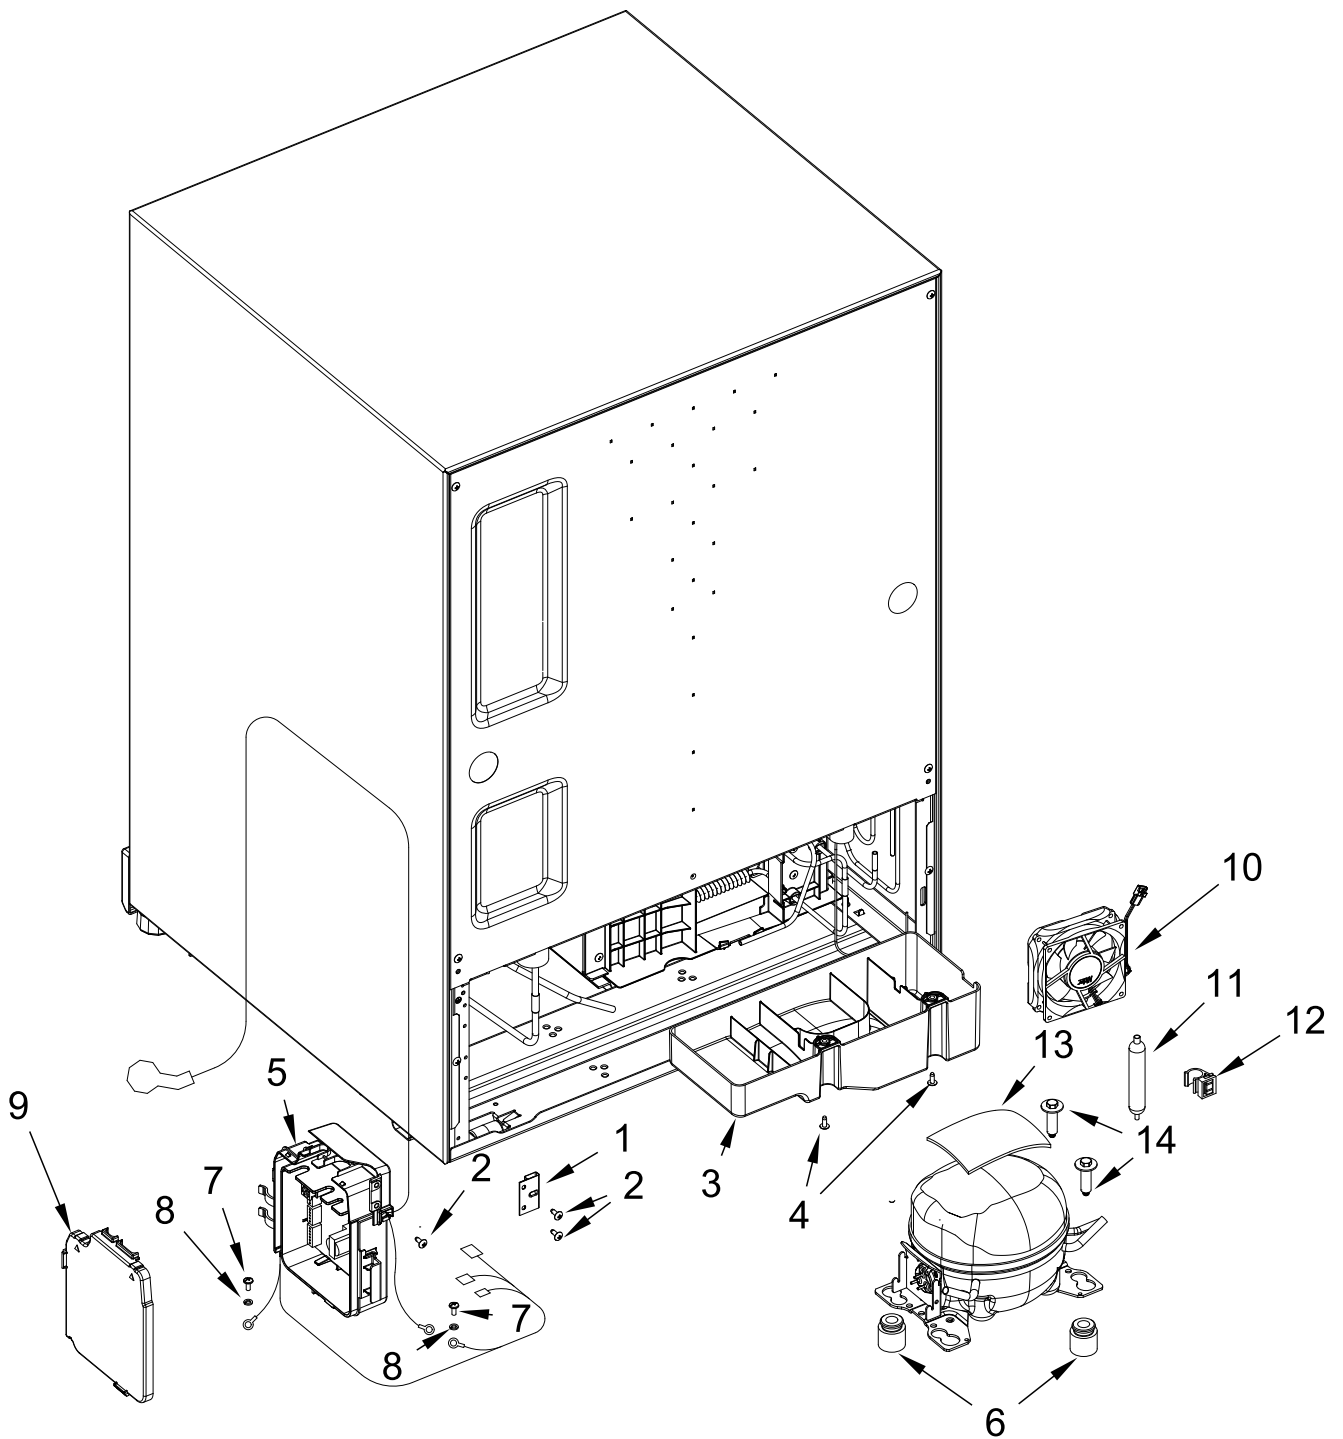

24"Under Counter Beverage Center

MODELS:

KUWL214KPA00 (Left Hinge) (Overlay)

KUWR214KPA00 (Right Hinge) (Overlay)

CABINET PARTS

CABINET PARTS

<u>Illus.</u> <u>No.</u>	<u>Part No.</u>	<u>Description</u>	<u>Illus.</u> <u>No.</u>	<u>Part No.</u>	<u>Description</u>	<u>Illus.</u> <u>No.</u>	<u>Part No.</u>	<u>Description</u>
1		Cabinet (Not A Service Part)	5	W11263884	Sensor, Defrost	11	W11371097	Screw
			6	W11359415	Fuse, Temperature	12	W11532916	Assembly, Separator
2	W11532990	Assembly, Evaporator Cover (Includes Fan Motor, Damper and Sensor)	7	W11359416	Defrost Holder and Heater	13	W11359433	Assembly, Switch Box
3	W11371095	Screw	8	W11312450	Cover, LED	14	W11532969	Upper, Wine Rack
4	W11375760	Screw	9	W11492253	Assembly, LED	15	W11532977	Lower, Wine Rack
			10	W11360218	Kick, Plate			

DOOR PARTS

DOOR PARTS

<u>Illus.</u> <u>No.</u>	<u>Part No.</u>	<u>Description</u>
1		Door Assembly
	W11532944	Left Hinge
	W11532926	Right Hinge
2	W11360659	Plate, Push
3	W11371095	Screw

<u>Illus.</u> <u>No.</u>	<u>Part No.</u>	<u>Description</u>
4		Cover, Door Hinge
	W11360661	Right Hinge (Top)/ Left Hinge (Bottom)
	W11360664	Right Hinge (Bottom)/ Left Hinge (Top)
5	W11360668	Gasket. Door

UNIT PARTS

UNIT PARTS

<u>Illus.</u> <u>No.</u>	<u>Part No.</u>	<u>Description</u>	<u>Illus.</u> <u>No.</u>	<u>Part No.</u>	<u>Description</u>	<u>Illus.</u> <u>No.</u>	<u>Part No.</u>	<u>Description</u>
1	W10270517	Clamp, Cord	7	4344826	Screw	14	W10772873	Bolt
2	W11371097	Screw	8	W11265570	Washer			REFRIGERANT
3	W11360241	Water Pan, Evaporator	9	W11313206	Cover, PCB			CHARGE
4	W11375763	Screw	10	W11360536	Assembly, Fan Motor			52 grams (R600a)
5	W11532957	Assembly, PCB Box (Includes Power Cord)	11	W10163273	Drier			
6	4344779	Grommet, Compressor	12	W11265569	Clamp			
			13	W11360595	Compressor, Rubber			