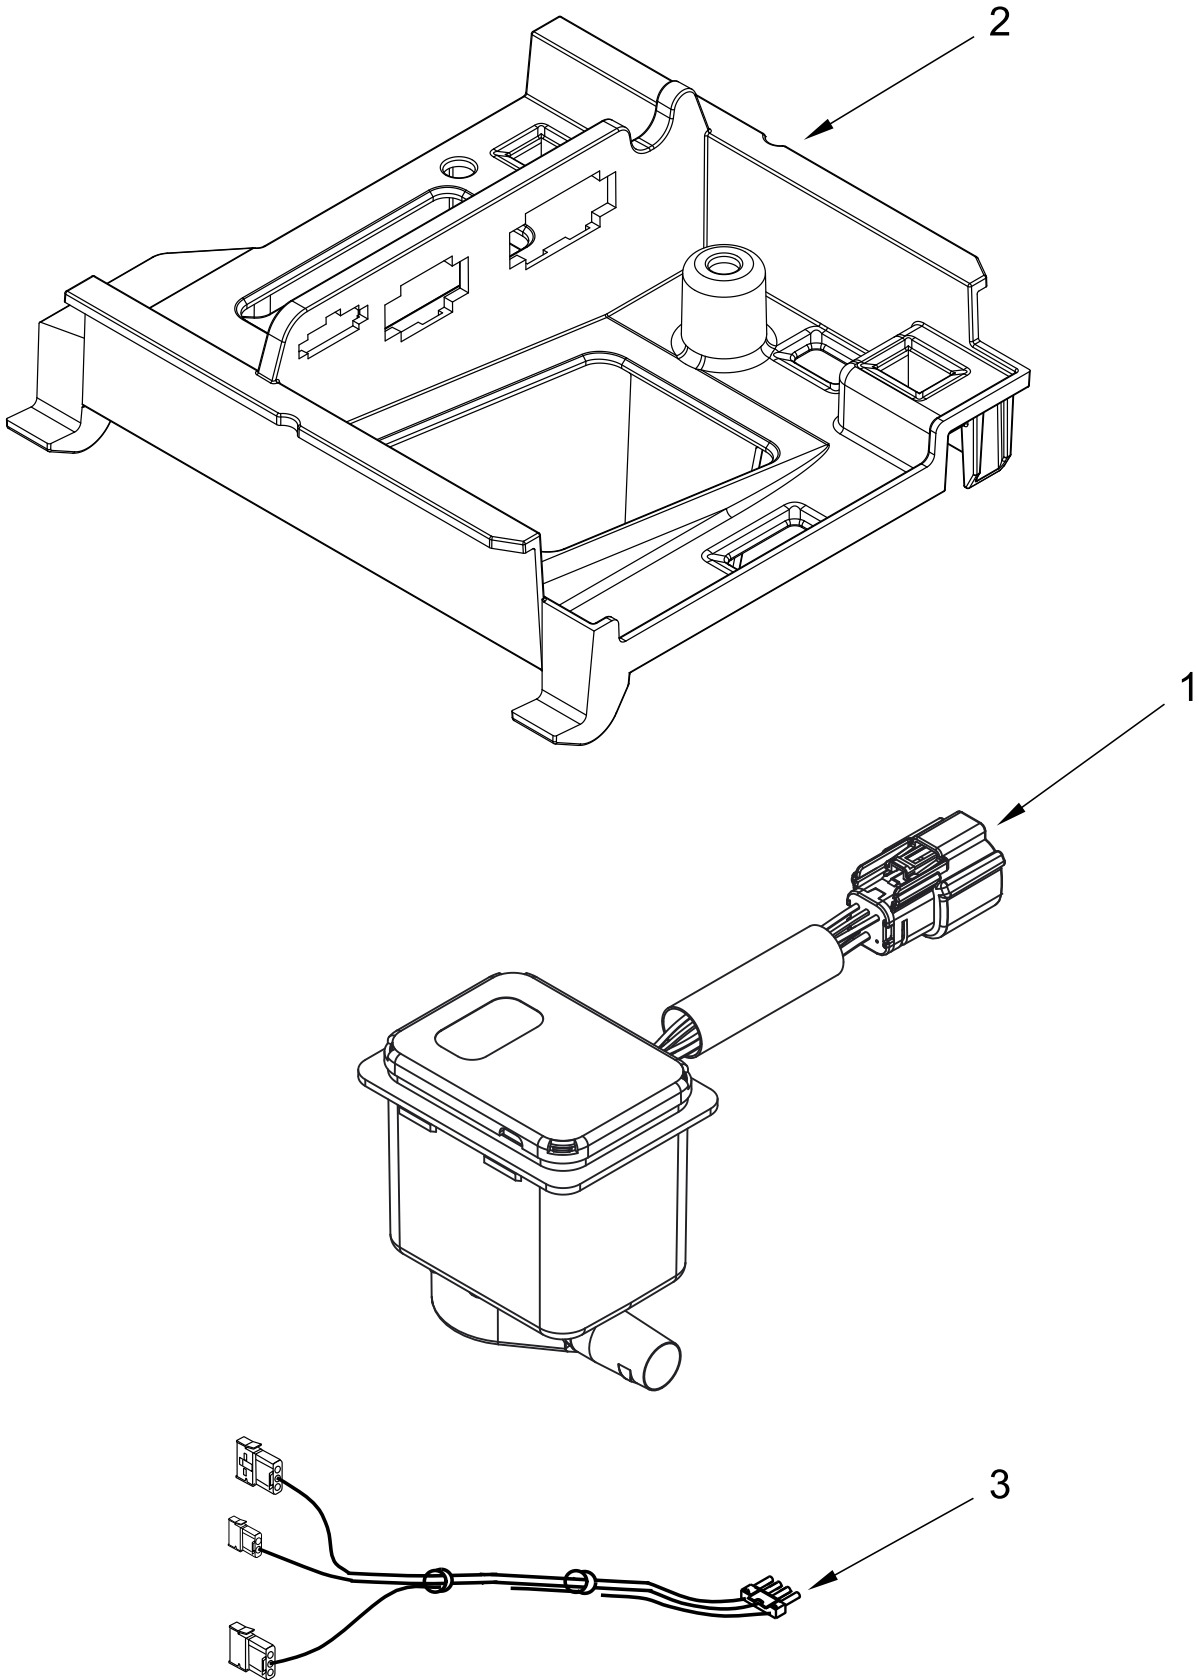

PUMP PARTS

PUMP PARTS

<u>Illus.</u> <u>No.</u>	<u>Part No.</u>	<u>Description</u>
1	W11176264	Pump, Recirculating (Includes Sensor)
2	W10489129	Bracket, Pump
3	W10764770	Assembly, Pump Wire