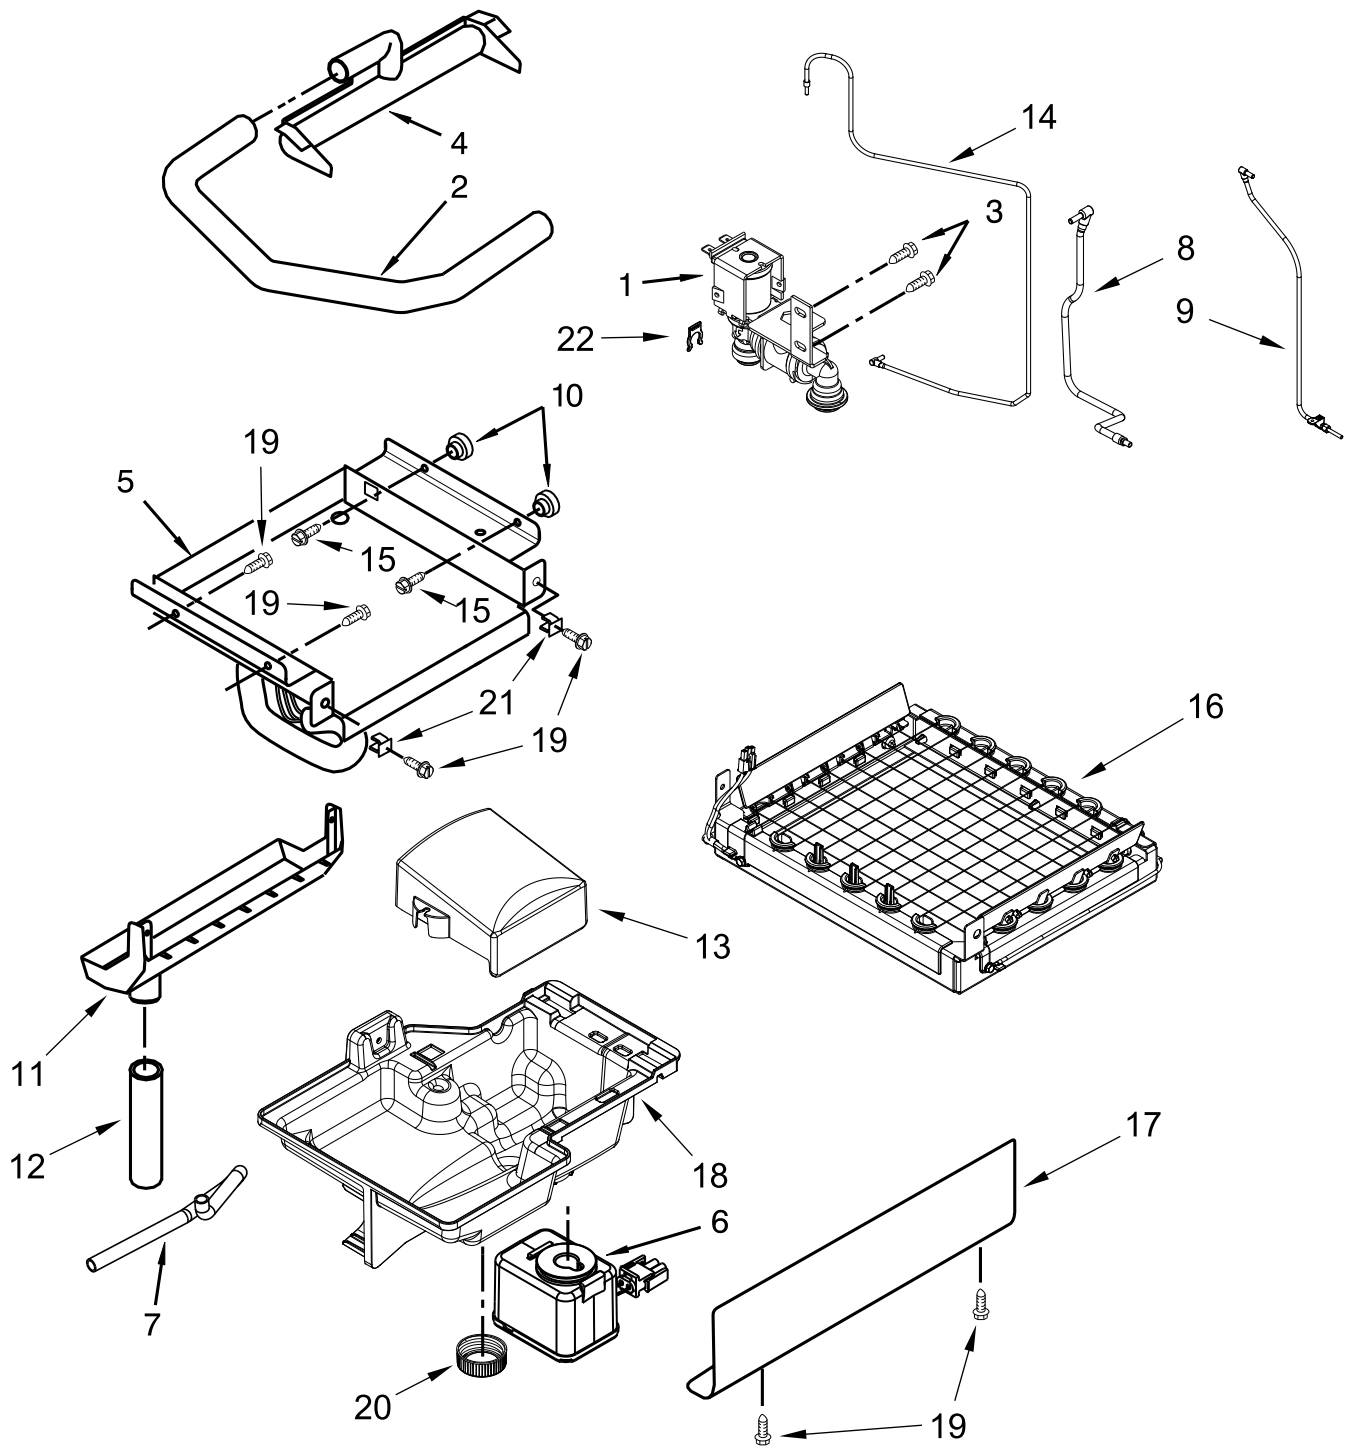

EVAPORATOR, GRID, AND WATER PARTS

EVAPORATOR, GRID, AND WATER PARTS

<u>Illus.</u> <u>No.</u>	<u>Part No.</u>	<u>Description</u>	<u>Illus.</u> <u>No.</u>	<u>Part No.</u>	<u>Description</u>	<u>Illus.</u> <u>No.</u>	<u>Part No.</u>	<u>Description</u>
1	W10870921	Valve, Water (Includes Regulator)	8	W10678299	Waterline, Reservoir	15	3400886	Screw (Stainless)
2	W10772963	Tube, Pump	9	W11257051	Tube, Inlet	16	W10783275	Assembly, Grid
3	488208	Screw	10	836667	Spacer	17	W10340986	Cover, Grid
4	2185523	Dispenser, Water	11	2185625	Reservoir, Water Slide	18	W10489137	Reservoir, Water
5	W10218037	Evaporator	12	W10635836	Tube, Water Slide	19	3400884	Screw (Stainless)
6	W10489125	Pump, Reservoir Drain	13	W10512292	Cover, Bracket	20	W10555398	Cap, Drain
7	W10539379	Tube, Reservoir Drain	14	W10678300	Waterline, Valve	21	3400909	Grommet, Screw
						22	W10782423	Locking Ring (1/4)