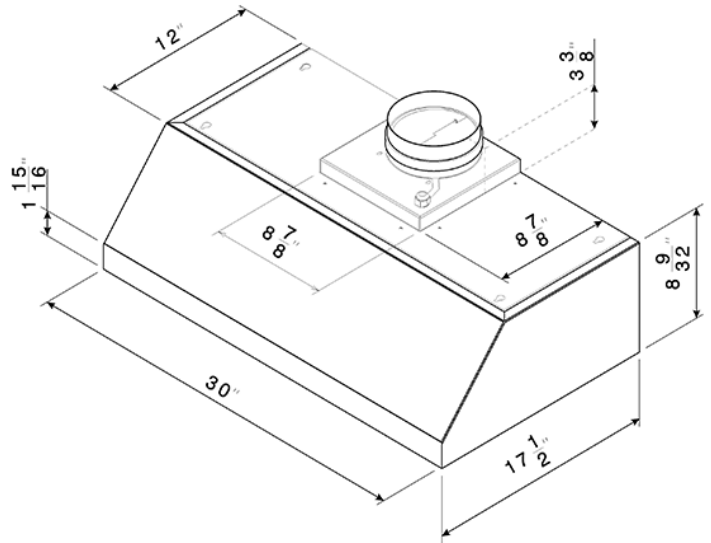

30" Pro-Style, Under Cabinet Hood,
Stainless Steel
EAN13: 8017709248024

• **Pro-Style** • Under-cabinet hood • High-quality stainless steel • Pro-Style and Portofino knobs • 1 motor • Vented or recirculating • 4 speeds • 2 halogen lights (2x20W) • 2 dishwasher-safe grease filters • 600 CFM max. setting • Vent duct size: 6" • Voltage rating: 120V/60Hz/4.5 Amps • Nominal power: 455 W