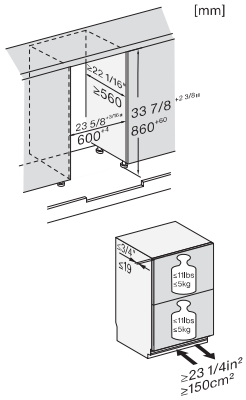

EAN: 4002516951285 / Material number: 12930520 /
Old Material Number: 36717510USA

| General information | |
|---|----------------|
| Model number | KU 7175 D |
| Manufacturer material number | 12930520 |
| EAN number | 4002516951285 |
| Marketing class | Platinum |
| Appliance category | |
| Fridge | • |
| Design | |
| Built-in integrated | • |
| Built-in built-under | • |
| Door hinge side | Pull-out front |
| User convenience | |
| Fridge zone lighting | LED |
| Networking with Miele@home | • |
| ComfortClean | • |
| DynaCool | • |
| Holiday mode | • |
| SoftClose door closing damper | • |
| Control | |
| Electronic temperature display and control | FreshTouch |
| SuperCool | • |
| No. of temperature zones | 2 |
| Sabbath mode | • |
| Fridge/fridge zone | |
| No. of shelves | 2 |
| Safety | |
| Lock function | • |
| Acoustic door alarm | • |
| Optical door alarm | • |
| Technical data | |
| Niche width in inches (mm), min. | 23 5/8 (600) |
| Niche width in inches (mm), max. | 23 5/8 (600) |
| Niche height in inches (mm), min. | 33 7/8 (860) |
| Niche height in inches (mm), max. | 36 1/4 (920) |
| Niche depth in in.(mm) | 22 1/8 (560) |
| Appliance width in in.(mm) | 23 5/8 (597) |
| Appliance height in in.(mm) | 33 7/8 (859) |
| Appliance depth in in.(mm) | 22 (556) |
| Weight in lbs.(kg) | 96 (43.1) |
| Maximum fridge compartment door front weight in lbs. (kg) | 23 (10) |
| Climate range | SN-T |
| Fridge compartment volume in cu. ft. (l) | 2.15 (61) |
| Pantry compartment in l | 2.05 (58) |
| Total usable capacity in cu. ft. (l) | 4.2 (119) |
| Current consumption in milliampere (mA) | 2000 |
| Voltage in V | 115 |
| Fuse rating in A | 10 |
| Number of phases | 1 |

KU 7175 D

Built-under refrigerator, 33 7/8–36 1/4 in (86–92 cm) niche height with two individually adjustable temperature zones for more flexibility.

KU7175D, Built-under, niche dimensions

KU7175D, Built-under, side view