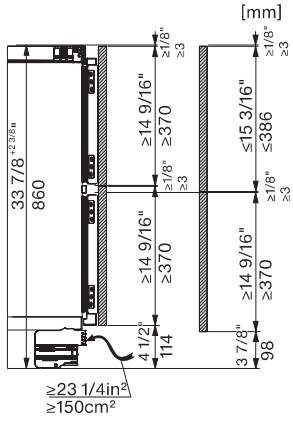

KU 7175 D

Built-under refrigerator, 33 7/8–36 1/4 in (86–92 cm) niche height with two individually adjustable temperature zones for more flexibility.

KU7175D, Built-under, niche dimensions

KU7175D, Built-under, side view

KU7175D, Built-under, side view

KU7175D, Built-under, installation drawing (*footnote)

*1. View from the front, 2. Mains connection cable L = 2200 mm, 3. No connection in this area,