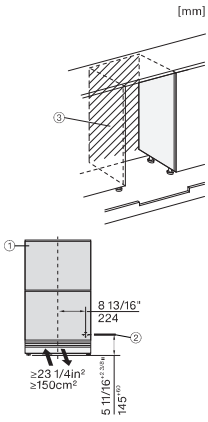

KU 7175 D

Built-under refrigerator, 33 7/8–36 1/4 in (86–92 cm) niche height with two individually adjustable temperature zones for more flexibility.

KU7175D, Built-under, niche dimensions

KU7175D, Built-under, side view

KU7175D, Built-under, side view

KU7175D, Built-under, installation drawing (*footnote)

*1. View from the front, 2. Mains connection cable L = 2200 mm, 3. No connection in this area,