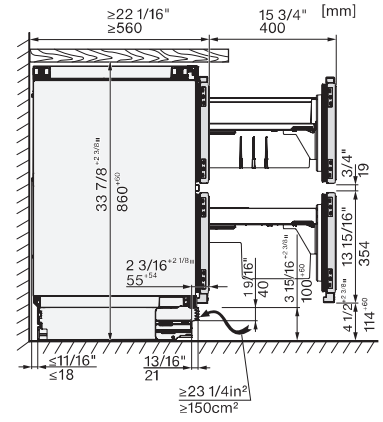

KU 7175 D

Built-under refrigerator, 33 7/8–36 1/4 in (86–92 cm) niche height with two individually adjustable temperature zones for more flexibility.

KU7175D, Built-under, niche dimensions

KU7175D, Built-under, side view

KU7175D, Built-under, side view

KU7175D, Built-under, installation drawing (*footnote)

*1. View from the front, 2. Mains connection cable L = 2200 mm, 3. No connection in this area,