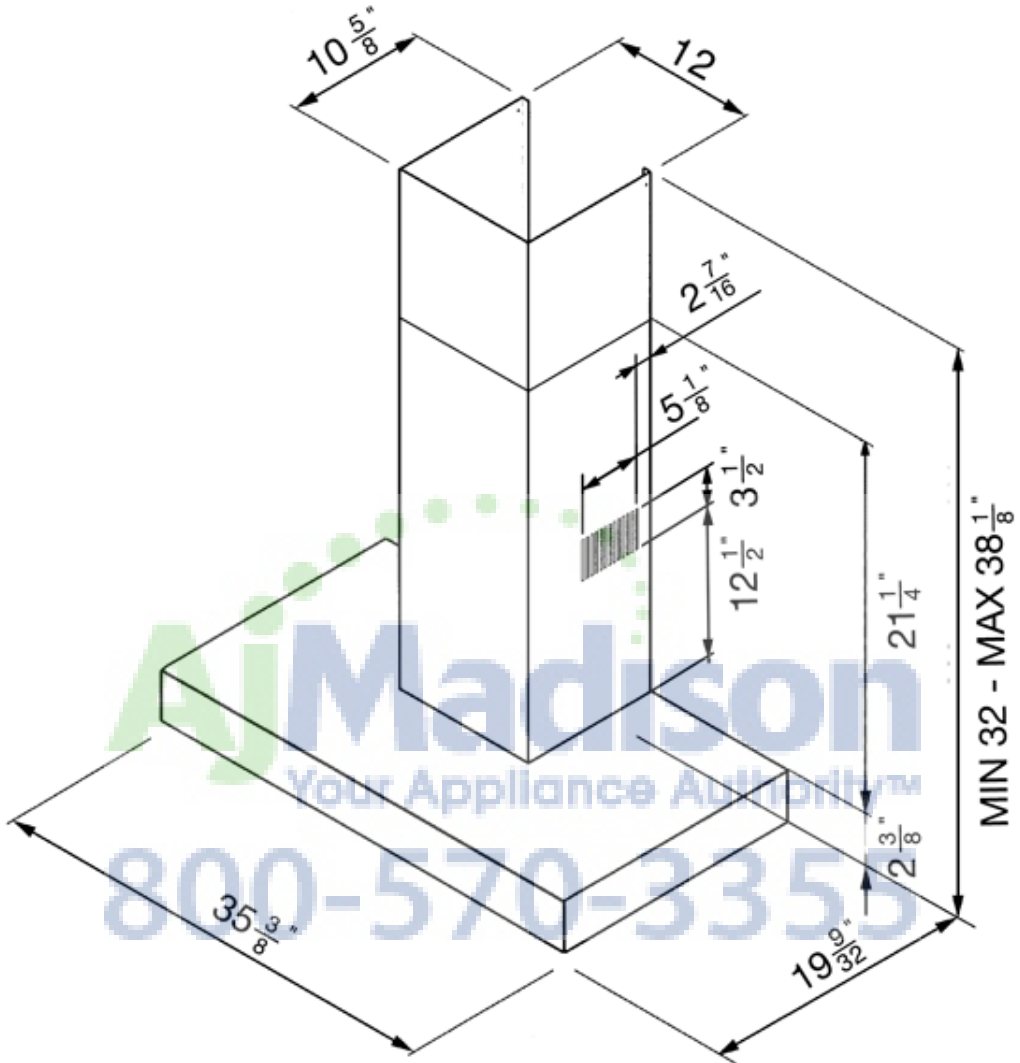

KSM36XU

wall mounted ventilation hood
36"
stainless steel

SMEG U.S.A. INC.
A&D BUILDING
150 EAST 58th STREET, 7th FLOOR
NEW YORK, NY, 10155
Tel. +1 212 265 5378
Fax +1 212 265 5945