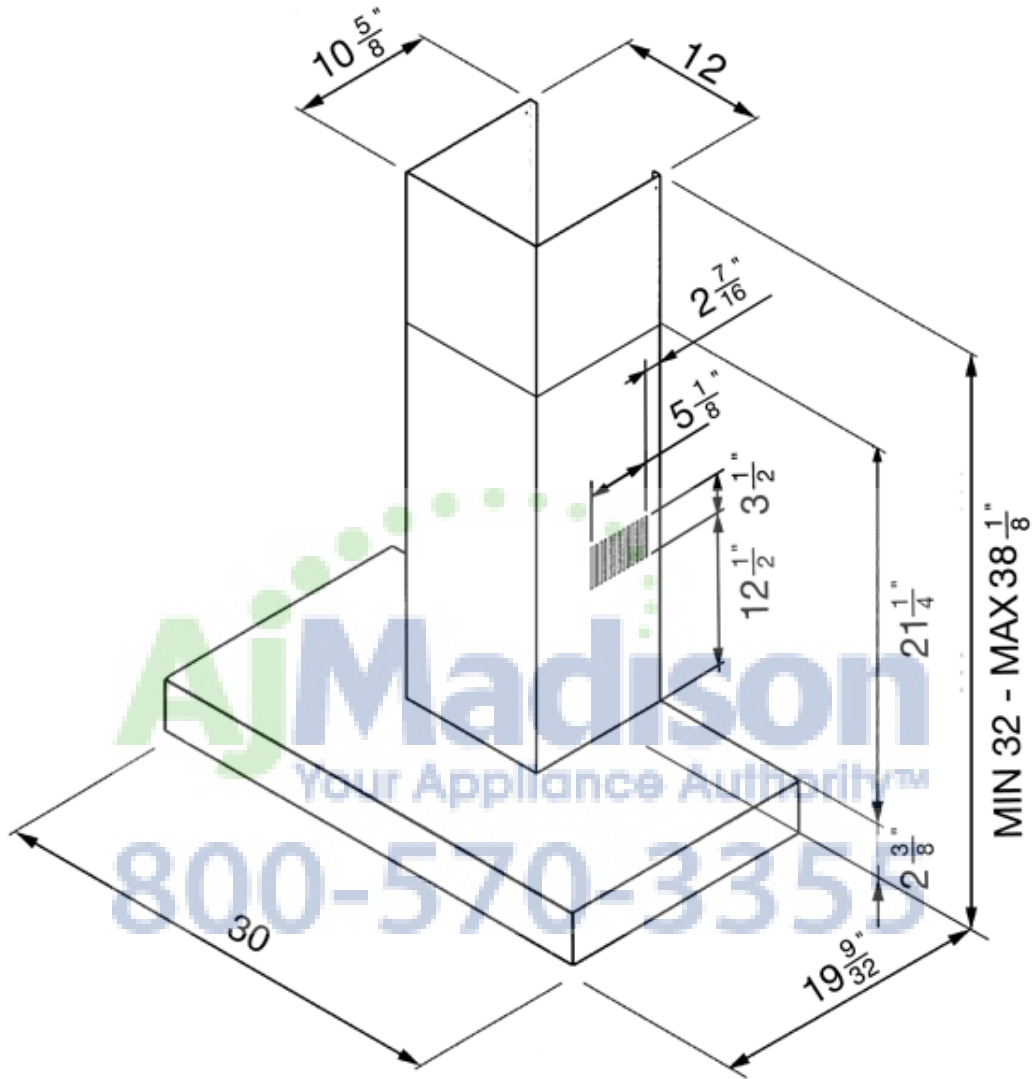

KSM30XU

wall mounted ventilation hood
30"
stainless steel

SMEG U.S.A. INC.
A&D BUILDING
150 EAST 58th STREET, 7th FLOOR
NEW YORK, NY, 10155
Tel. +1 212 265 5378
Fax +1 212 265 5945