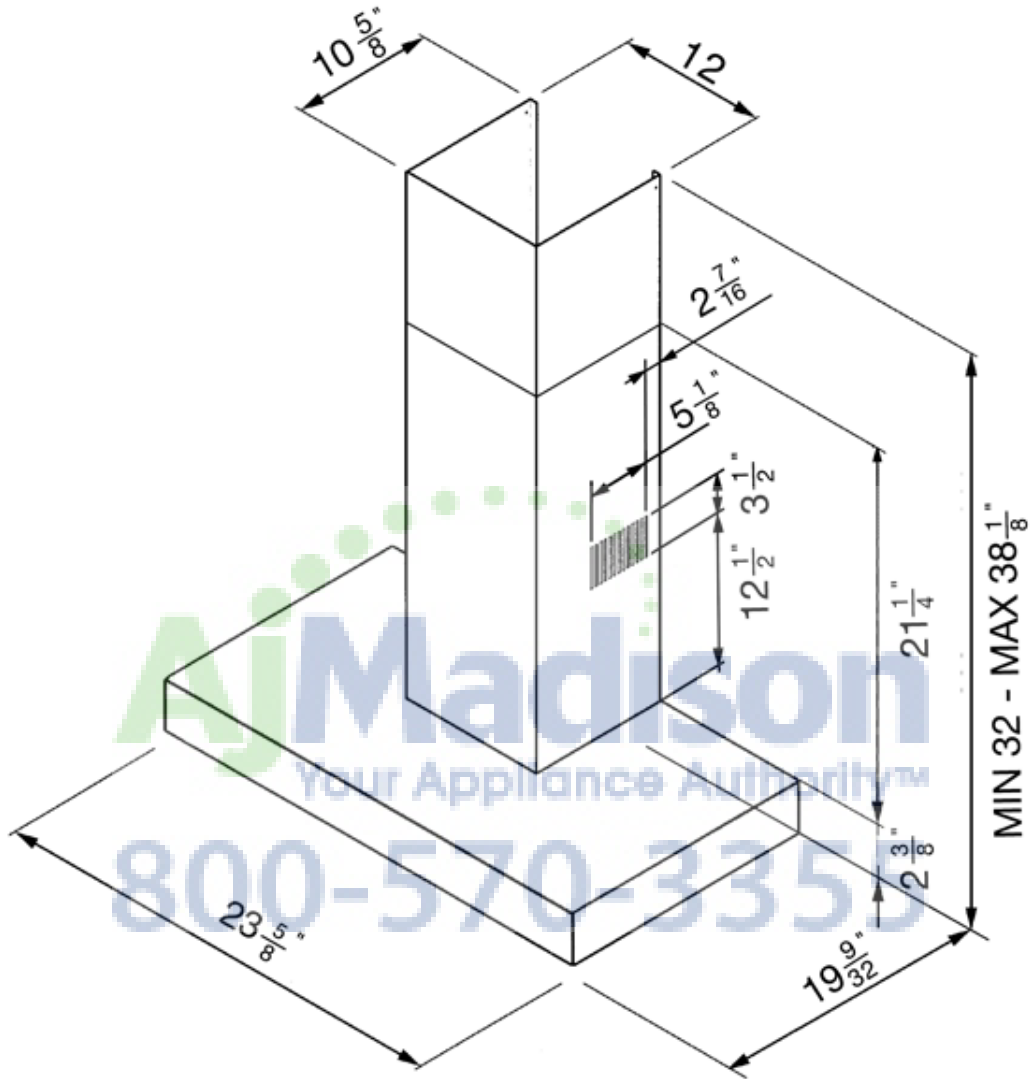

KSM24XU

wall mounted ventilation hood
24"
stainless steel

SMEG U.S.A. INC.
A&D BUILDING
150 EAST 58th STREET, 7th FLOOR
NEW YORK, NY, 10155
Tel. +1 212 265 5378
Fax +1 212 265 5945