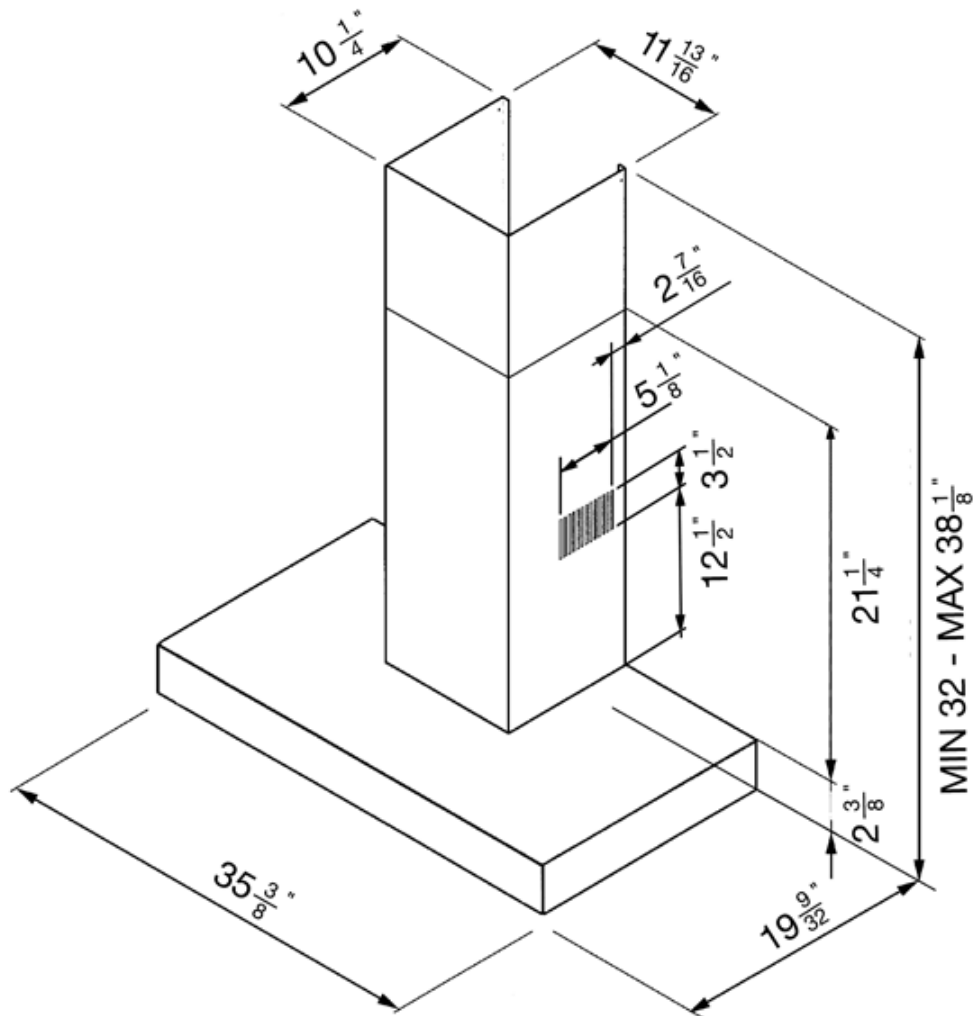

KSE912XU

Ventilation Hood, 90 cm (approx. 36"),
Stainless Steel

Exclusive Flat design
Digital (LED) electronic display with touch
control panel
Wall mounted ventilation hood
High quality stainless steel and glass

600 CFM max. setting
Vent duct size Ø 6"

Voltage rating 120V / 60Hz / 4.5 Amps

OPTIONS

- KITFC161 - Charcoal filter

KSE912XU

Ventilation Hood, 90 cm (approx. 36"),
Stainless Steel

SMEG USA INC.
A&D BUILDING
150 EAST 58th STREET
7th FLOOR
NEW YORK, NY, 10155