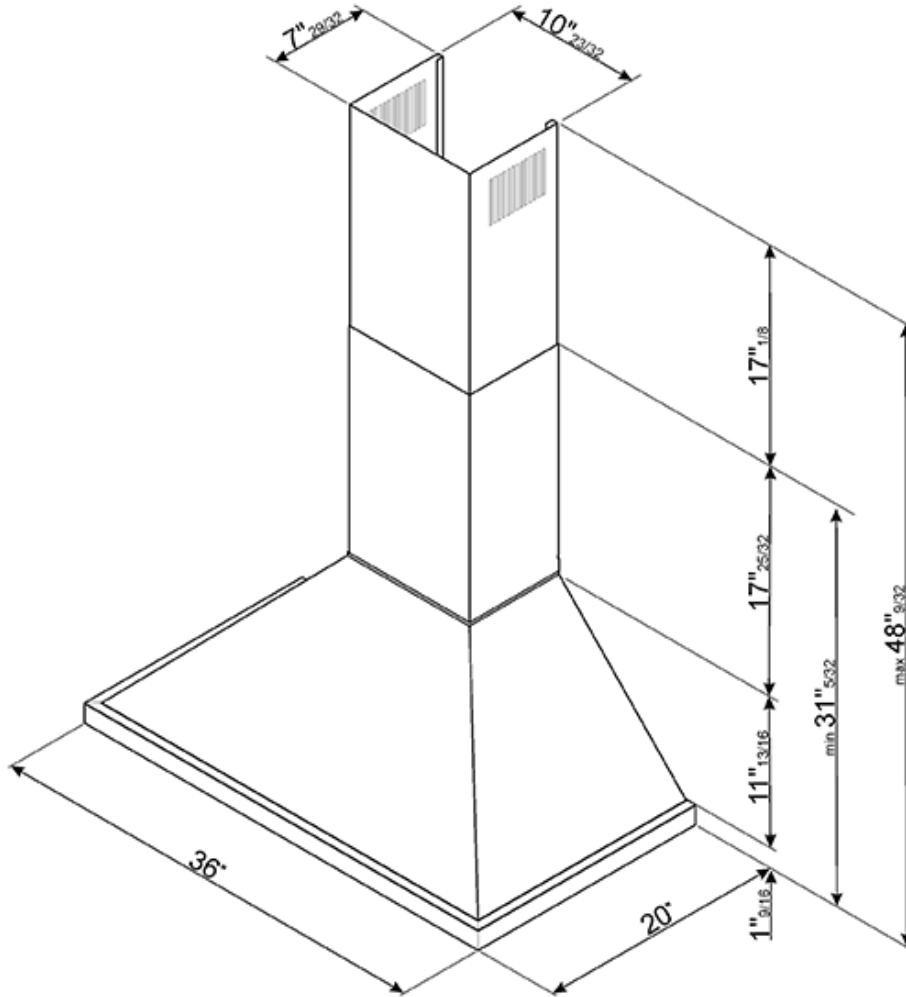

wall mounted ventilation hood  
36"  
matte black

SMEG U.S.A. INC.  
A&D BUILDING  
150 EAST 58th STREET, 7th FLOOR  
NEW YORK, NY, 10155  
Tel. +1 212 265 5378  
Fax +1 212 265 5945