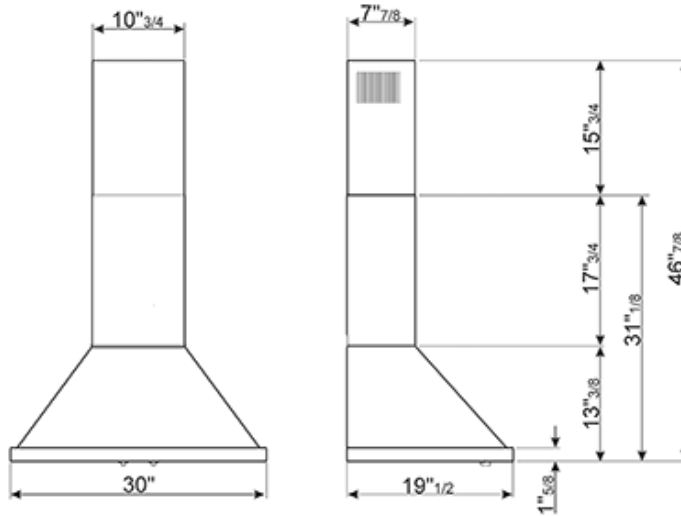

KPF30UX

Portofino

wall mounted ventilation hood
30"
stainless steel

SMEG U.S.A. INC.
A&D BUILDING
150 EAST 58th STREET, 7th FLOOR
NEW YORK, NY, 10155
Tel. +1 212 265 5378
Fax +1 212 265 5945