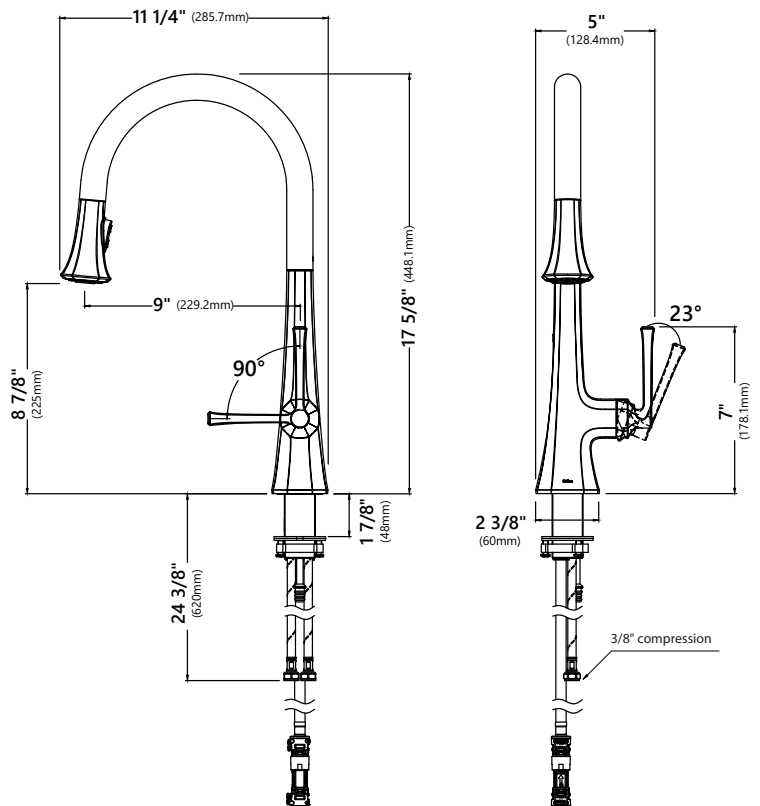

KPF-4104

Single Handle Pull Down Kitchen Faucet

Faucet Dimensions

Overall Height: 17 5/8"
Spout Height: 8 7/8"
Spout Reach: 9"

Features

- Commercial Style Pull Down Faucet
- Metal Construction with ABS Sprayer
- 360° Swivel Spout
- Flow Rate: 1.8 gpm (6.8L/min) @ 60 psi
- Dual Function Sprayhead - Spray/Stream
- Silicone Nozzles
- 25mm Ceramic Cartridge
- 24 3/8" Nylon Waterlines
- Dome Shaped Screen Washer
- Quick Weight
- Quick Connect Sprayer Hose
- Swivel Sprayer Connector
- 14" Hose Length
- Connections 3/8" Compression
- Max Deck Thickness: 1 7/8"
- TPI of aerator in the Sprayer - M21.5*1-6H

Accessories Included

- Hex Wrench
- Weight

Available Finishes

- Chrome
- Spot Free Stainless Steel
- Matte Black

CODES/STANDARDS:

Product Certification

ASME A112.18.1/CSA B125.1
ADA compliant

NOTE: Some Kitchen Faucets that do not have a pull out or pull down sprayer may be connected to a portable dishwasher. Pull out and pull down faucets should never be connected to portable dishwashers because potential pressure fluctuations during washing cycles cause hose ruptures or leaks.

Warranty

Kraus Limited Lifetime Warranty

see website for details www.kraususa.com

Kraus USA Plumbing LLC Customer Service
1.800.775.0703 | customerservice@kraususa.com