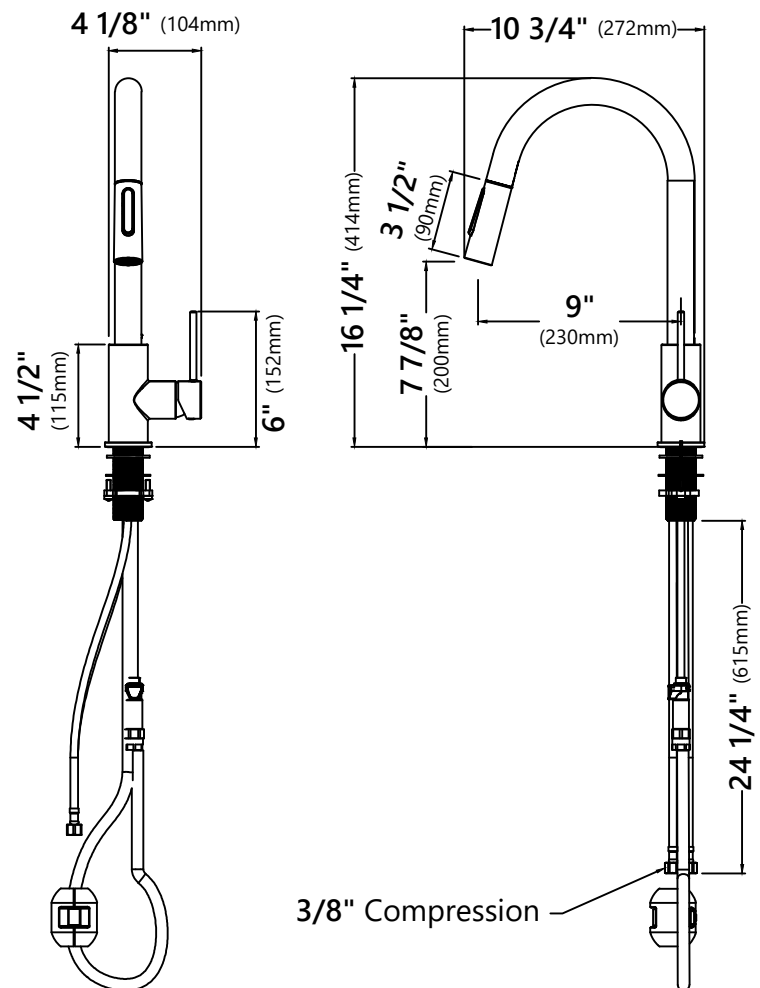

KPF-3104

Pull Down Kitchen Faucet

Faucet Dimensions

Overall Height: 16 1/4"
Spout Height: 7 7/8"
Spout Reach: 9"

Features

- Pull Down Faucet
- Metal Construction
- Lead Free Brass Waterway
- 360° Swivel Spout
- Flow Rate: 1.8 gpm (6.8L/min) @ 60 psi
- Single Hole Installation
- Dual Function Sprayhead - Spray/Stream
- 35 mm Ceramic Cartridge
- 29 7/8" Integrated Nylon Waterlines
- Dome Shaped Screen Washer
- Quick Weight
- 15 3/4" Hose Length
- Connections 3/8" Compression
- Max Deck Thickness: 1 3/4"

Accessories Included

- Weight

Available Finishes

- Spot Free Stainless Steel
- Matte Black
- Brushed Gold
- Chrome

CODES/STANDARDS:

Product Certification
ASME A112.18.1/CSA B125.1
ADA compliant

NOTE: Some Kitchen Faucets that do not have a pull out or pull down sprayer may be connected to a portable dishwasher. Pull out and pull down faucets should never be connected to portable dishwashers because potential pressure fluctuations during washing cycles cause hose ruptures or leaks.

Warranty

Kraus Limited Lifetime Warranty
see website for details www.kraususa.com