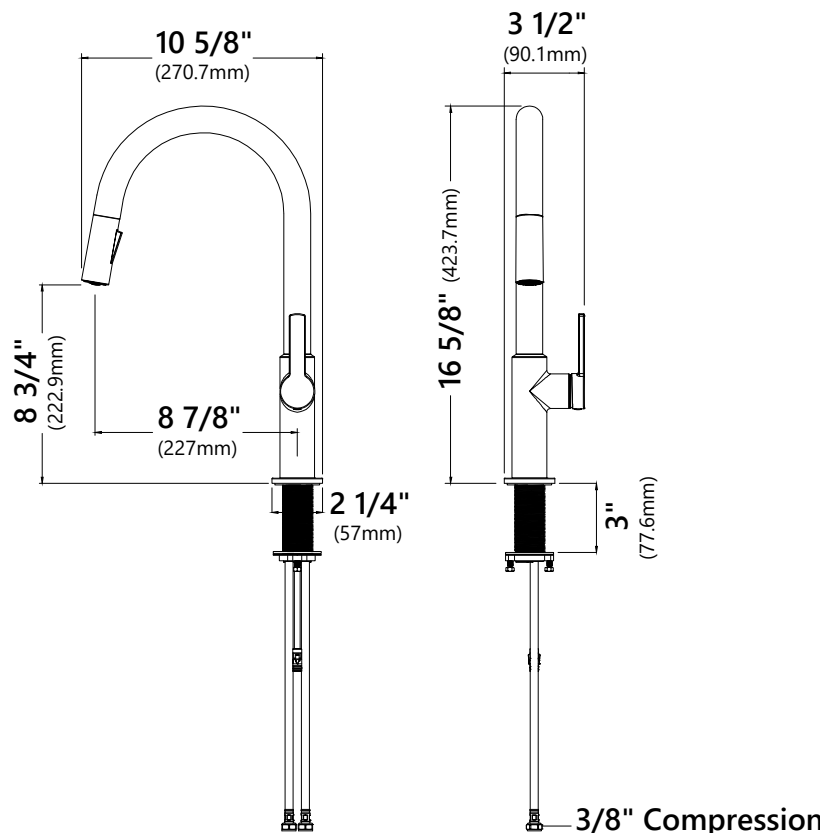

KPF-2820

Single Handle Pull Down Kitchen Faucet

Faucet Dimensions

Overall Height: 16 5/8"

Spout Height: 8 3/4"

Spout Reach: 8 7/8"

Features

- Pull Down Faucet
- Brass Body
- ABS Sprayer
- Lead Free Brass Waterway
- 360° Swivel Spout
- Flow Rate: 1.8 gpm (6.8L/min) @ 60 psi
- Dual Function Sprayhead - Spray/Stream
- 25mm Ceramic Cartridge
- 30" Integrated Nylon Waterlines
- Dome Shaped Screen Washer
- Quick Weight
- Quick Connect Sprayer Hose
- 14" Hose Length
- Connections 3/8" Compression
- Max Deck Thickness: 3"
- TPI of aerator in the Sprayer - M16.5*1

Accessories Included

- Hex Wrench
- Weight

Available Finishes

- Spot Free Stainless Steel
- Matte Black
- Spot Free Antique Champagne Bronze
- Brushed Brass
- Matte Black/Spot Free Black Stainless
- Brushed Brass/Matte Black
- Chrome

CODES/STANDARDS:

Product Certification

ASME A112.18.1/CSA B125.1

ADA compliant

NOTE: Some Kitchen Faucets that do not have a pull out or pull down sprayer may be connected to a portable dishwasher. Pull out and pull down faucets should never be connected to portable dishwashers because potential pressure fluctuations during washing cycles cause hose ruptures or leaks.

Warranty

Kraus Limited Lifetime Warranty

see website for details www.kraususa.com

Kraus USA Plumbing LLC Customer Service

1.800.775.0703 | customerservice@kraususa.com