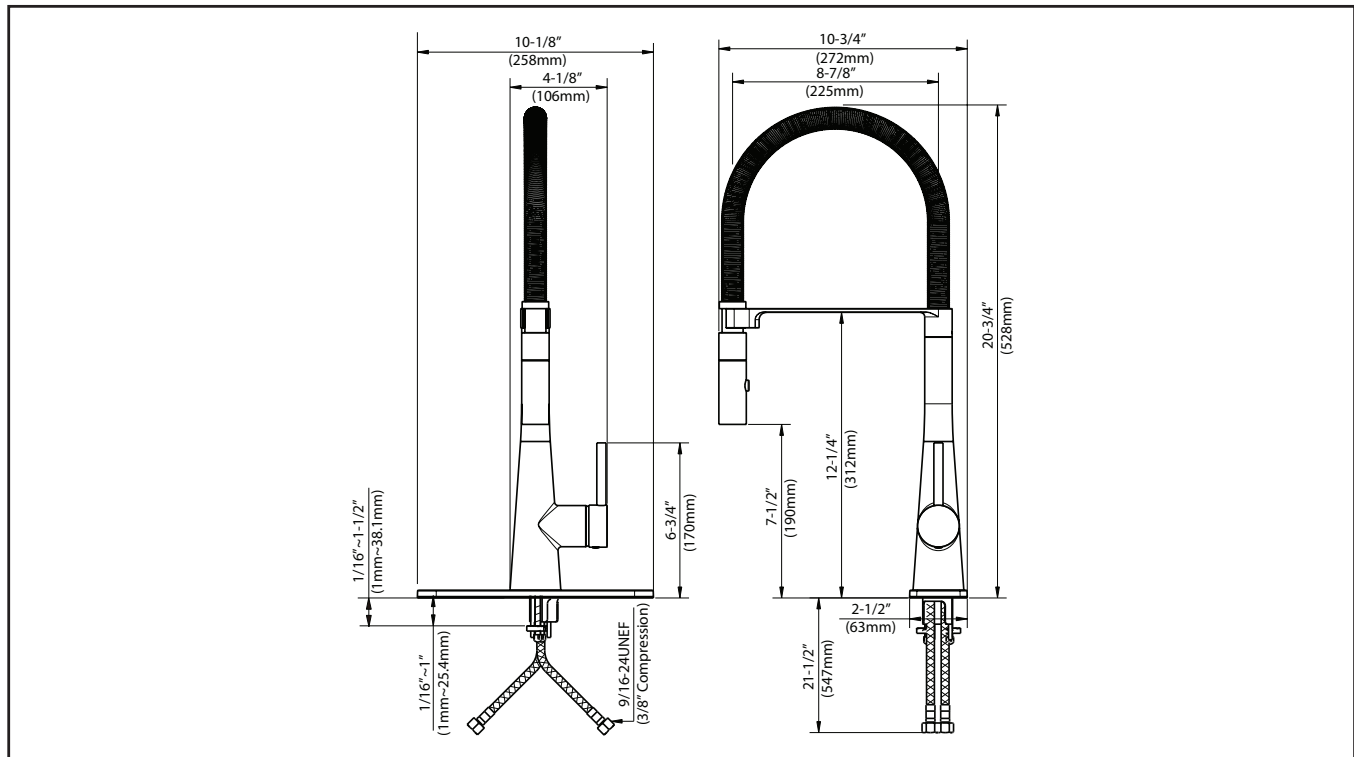

Swivel: 360
Design: Double Coil

Sprayhead

Flow Rate: 1.75 gpm (6.6L/min) @ 60 psi
Aerator: Neoperl/1.75GPM
Name: Cache Perlator Honeycomb
Function: Spray & Stream
Nozzles: Easy Clean Rubber Nozzles
Docking: Magnet

Cartridge

Brand: Kerox
Size: 35mm
Style: Lever

Mounting

Holes: 1 - 3 Holes
Type: Quick Dock

Waterlines

Type : Neoperl, 700mm
Flexible
Connections: 3/8"
Materials: Braided Nylon
Included
Factory Installed

Dimensions

Faucet Dimensions: 20 3/4" x 8 7/8" x 2 1/2"
Handle Clearance: 1 1/4"

Accessories Included

Escutcheon Plate, Hex Wrench

Kraus Limited Lifetime Warranty: See website for details www.kraususa.com

1.800.775.0703 / customerservice@kraususa.com