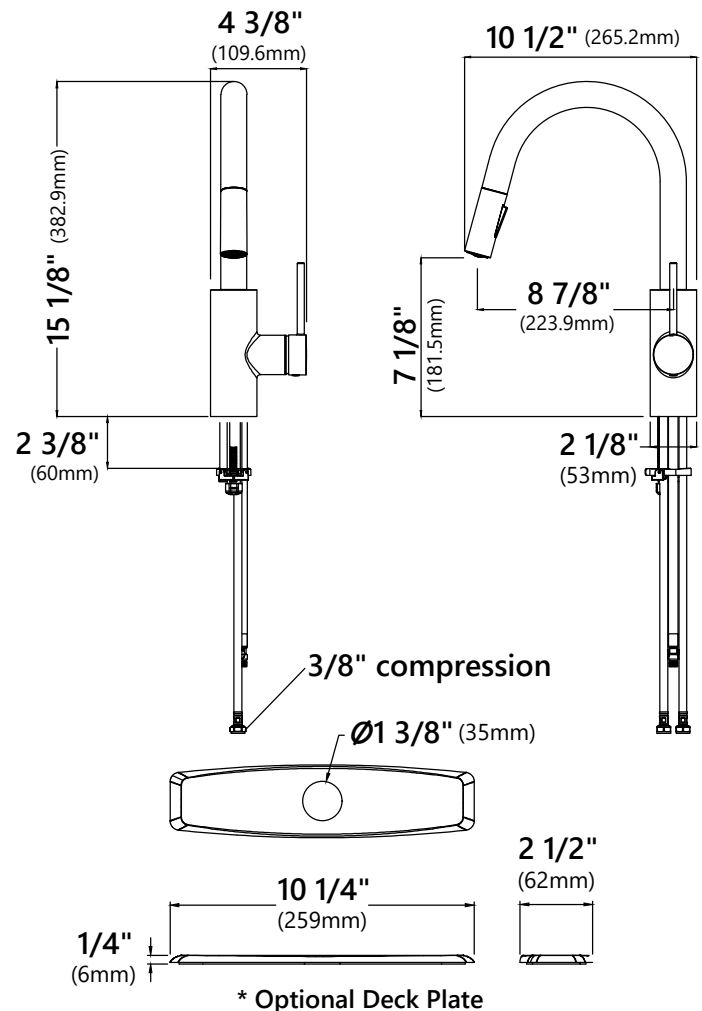

KPF-2620

Single Handle Pull Down Kitchen Faucet

Faucet Dimensions (without deck plate)

Overall Height: 15 1/8"

Overall Width: 4 3/8"

Spout Height: 7 1/8"

Spout Reach: 8 7/8"

*Deck Plate Dimensions

Overall Dimensions: 10 1/4" x 2 1/2" x 1/4"

Features

- Pull Down Faucet
- Metal Body
- ABS Sprayer
- Lead Free Brass Waterway
- 360° Swivel Spout
- Flow Rate: 1.75 gpm (6.6L/min) @ 60 psi
- Dual Function Sprayhead - Spray/Stream
- Easy Clean Silicone Nozzles
- Quick Weight
- 35mm Ceramic Cartridge
- 29 1/4" Flexible Nylon Waterlines
- Dome Shaped Screen Washer
- Swivel Sprayer Connector
- 12 7/8" Hose Length
- Quick Connect Sprayer
- Connections 3/8" Compression
- Max Countertop Thickness (without deck plate) 2 3/8"
- Max Countertop Thickness (with deck plate) 2 1/8"
- TPI of aerator in the Sprayer - M16.5*1

Accessories Included

- *Deck Plate
- Weight
- Hex Wrench

Available Finishes

- Brushed Brass
- Chrome
- Matte Black
- Spot Free all-Brite™ Stainless Steel
- Spot Free Antique Champagne Bronze

CODES/STANDARDS:

Product Certification

ASME A112.18.1/CSA B125.1

ADA compliant

NOTE: Some Kitchen Faucets that do not have a pull out or pull down sprayer may be connected to a portable dishwasher. Pull out and pull down faucets should never be connected to portable dishwashers because potential pressure fluctuations during washing cycles cause hose ruptures or leaks.

Warranty

Kraus Limited Lifetime Warranty

see website for details www.kraususa.com

Kraus USA Plumbing LLC Customer Service

1.800.775.0703 | customerservice@kraususa.com