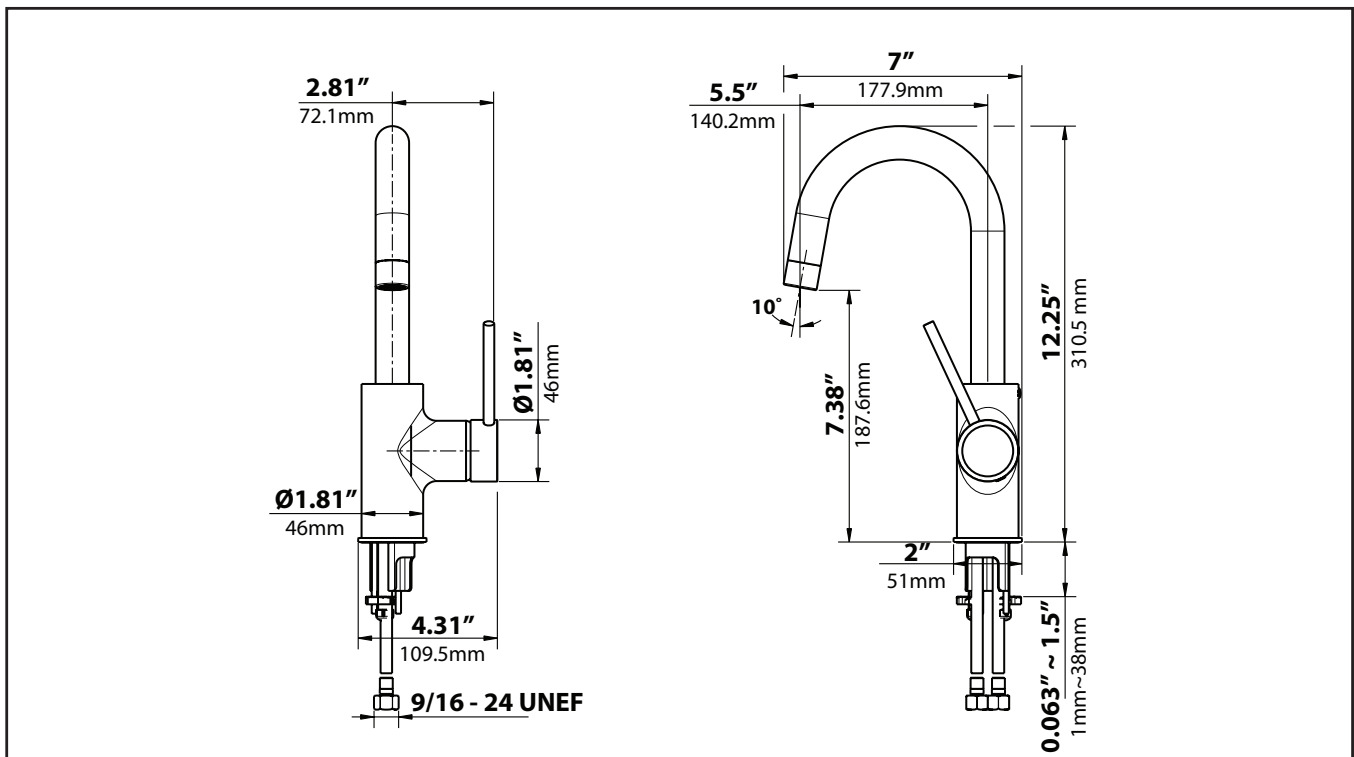

Oletto™ / KPF-2600

Single Lever Kitchen Bar/Prep Faucet

Chrome / Stainless Steel Finishes

Kräus®

SPECIFICATION SHEET

Material

Body: Metal
Waterway: Brass

Spout

Swivel: 360
Design: Full Body

Sprayhead

Flow Rate: 1.5 gpm (5.7L/min) @ 60 psi
Aerator: Honeycomb
Function: Stream

Cartridge

Type: Ceramic
Size: 35mm
Style: Lever

Mounting

Holes: 1 Hole
Type: Quick Dock

Waterlines

Length : 26"
Flexible
Connections: 3/8"
Materials: Braided Nylon
Included
Factory Installed

Dimensions

Overall Height: 12 1/4"
Spout Height: 7 3/8"
Spout Reach: 7"

Accessories Included

Hex Wrench

Kraus Lifetime Limited Warranty: See website for details www.kraususa.com

1.800.775.0703 / customerservice@kraususa.com

Codes/Standards: Meets ASME A112.18.1/CSA B125.1, NSF/ANSI Standard 61 certified by IAPMO, NSF/ANSI Standard 372 certified by IAPMO, CAL GREEN, CEC, DOE, ADA

REV. January 26, 2018