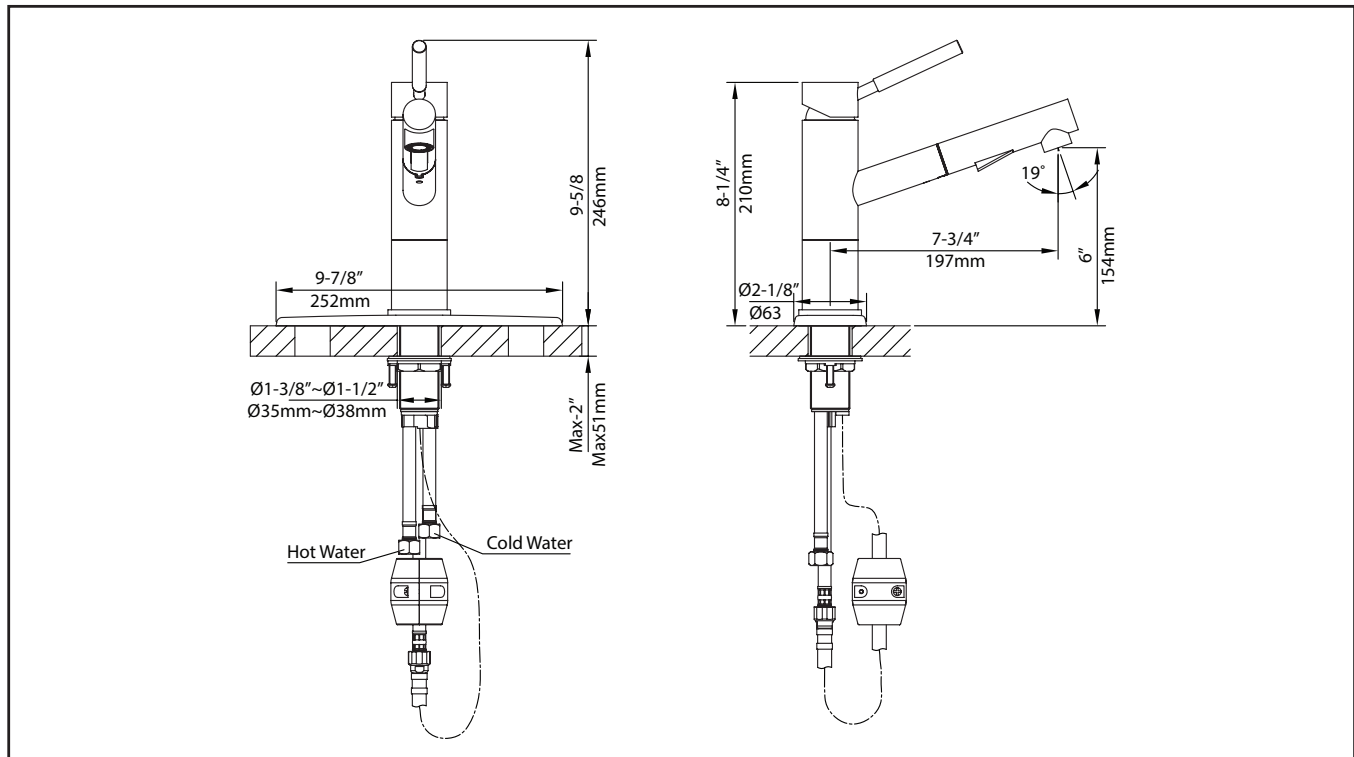

Swivel: 160
Design: Short Body
Pull Out

Sprayhead

Flow Rate: 1.75 gpm (6.6L/min) @ 60 psi
Aerator: Neoperl/1.75GPM
Name: Cache Perlator Honeycomb
Function: Spray/Stream
Nozzles: Easy Clean Rubber Nozzles
Docking: Secure

Cartridge

Brand: Kerox
Size: 35mm
Style: Lever

Mounting

Holes: 1 - 3 Holes
Type: Brass Nut

Waterlines

Type : CAE
Flexible
Connections: 3/8"
Materials: Braided Stainless Steel
Included
Factory Installed

Dimensions

Faucet Dimensions: 9 5/8" x 7 3/4" x 2 1/8"
Handle Clearance: 11"

Accessories Included

Escutcheon Plate, Weight, Hex Wrench

Kraus Limited Lifetime Warranty: See website for details www.kraususa.com

1.800.775.0703 / customerservice@kraususa.com