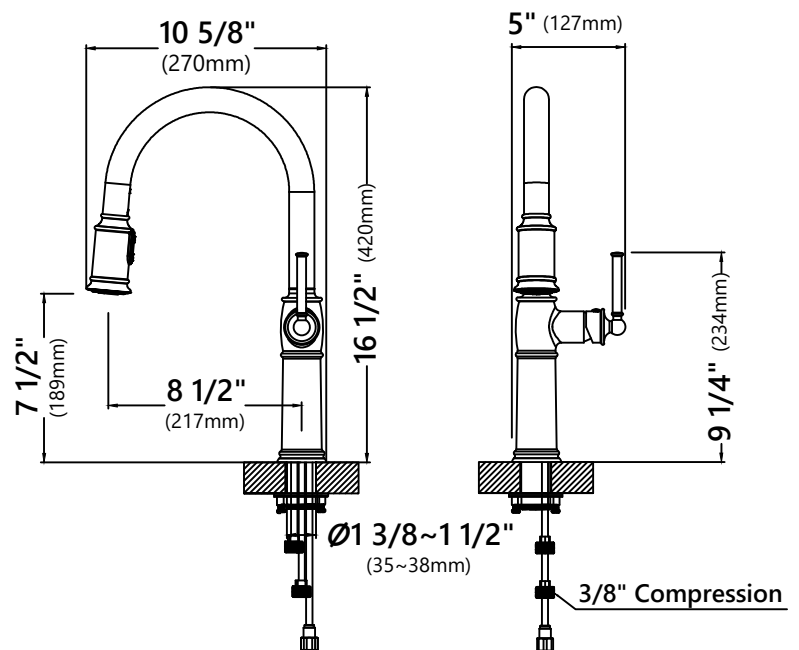

KPF-1682

Single Handle Pull Down Kitchen Faucet

Faucet Dimensions (without deck plate)

Overall Height: 16 1/2"
Overall Width: 5"
Spout Height: 7 1/2"
Spout Reach: 8 1/2"

*Deck Plate Dimensions

Overall Dimensions: 10 3/8" x 2 1/2" x 1/2"

Features

- Pull Down Faucet
- Brass Body
- ABS Sprayer
- Lead Free Brass Waterway
- 360° Swivel Spout
- Flow Rate: 1.8 gpm (6.8L/min) @ 60 psi
- Dual Function Sprayhead - Spray/Stream
- 25mm Ceramic Cartridge
- 27 1/2" Integrated Nylon Waterlines
- Dome Shaped Screen Washer
- Silicone Nozzles
- Quick Weight
- Quick Connect Sprayer Hose
- Swivel Sprayer Connector
- 17 3/4" Hose Length
- Connections 3/8" Compression
- Max Countertop Thickness (without deck plate) 2"
- Max Countertop Thickness (with deck plate) 1 1/2"
- TPI of aerator in the Sprayer - M22*1

Accessories Included

- Hex Wrench
- Weight
- *Deck Plate

Available Finishes

- Spot Free Stainless Steel
- Oil Rubbed Bronze

CODES/STANDARDS:

Product Certification
ASME A112.18.1/CSA B125.1
ADA compliant

NOTE: Some Kitchen Faucets that do not have a pull out or pull down sprayer may be connected to a portable dishwasher. Pull out and pull down faucets should never be connected to portable dishwashers because potential pressure fluctuations during washing cycles cause hose ruptures or leaks.

Warranty

Kraus Limited Lifetime Warranty
see website for details www.kraususa.com

Kraus USA Plumbing LLC Customer Service
1.800.775.0703 | customerservice@kraususa.com