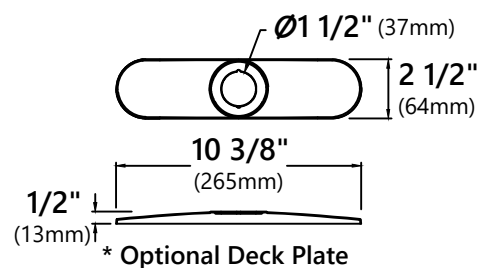

KPF-1682

Single Handle Pull Down Kitchen Faucet

Faucet Dimensions (without deck plate)

Overall Height: 16 1/2"
Overall Width: 5"
Spout Height: 7 1/2"
Spout Reach: 8 1/2"

*Deck Plate Dimensions

Overall Dimensions: 10 3/8" x 2 1/2" x 1/2"

Features

- Pull Down Faucet
- Brass Body
- ABS Sprayer
- Lead Free Brass Waterway
- 360° Swivel Spout
- Flow Rate: 1.8 gpm (6.8L/min) @ 60 psi
- Dual Function Sprayhead - Spray/Stream
- 25mm Ceramic Cartridge
- 27 1/2" Integrated Nylon Waterlines
- Dome Shaped Screen Washer
- Silicone Nozzles
- Quick Weight
- Quick Connect Sprayer Hose
- Swivel Sprayer Connector
- 17 3/4" Hose Length
- Connections 3/8" Compression
- Max Countertop Thickness (without deck plate) 2"
- Max Countertop Thickness (with deck plate) 1 1/2"
- TPI of aerator in the Sprayer - M22*1

Accessories Included

- Hex Wrench
- Weight
- *Deck Plate

Available Finishes

- Spot Free Stainless Steel
- Oil Rubbed Bronze

CODES/STANDARDS:

Product Certification
ASME A112.18.1/CSA B125.1
ADA compliant

NOTE: Some Kitchen Faucets that do not have a pull out or pull down sprayer may be connected to a portable dishwasher. Pull out and pull down faucets should never be connected to portable dishwashers because potential pressure fluctuations during washing cycles cause hose ruptures or leaks.

Warranty

Kraus Limited Lifetime Warranty
see website for details www.kraususa.com

Kraus USA Plumbing LLC Customer Service
1.800.775.0703 | customerservice@kraususa.com