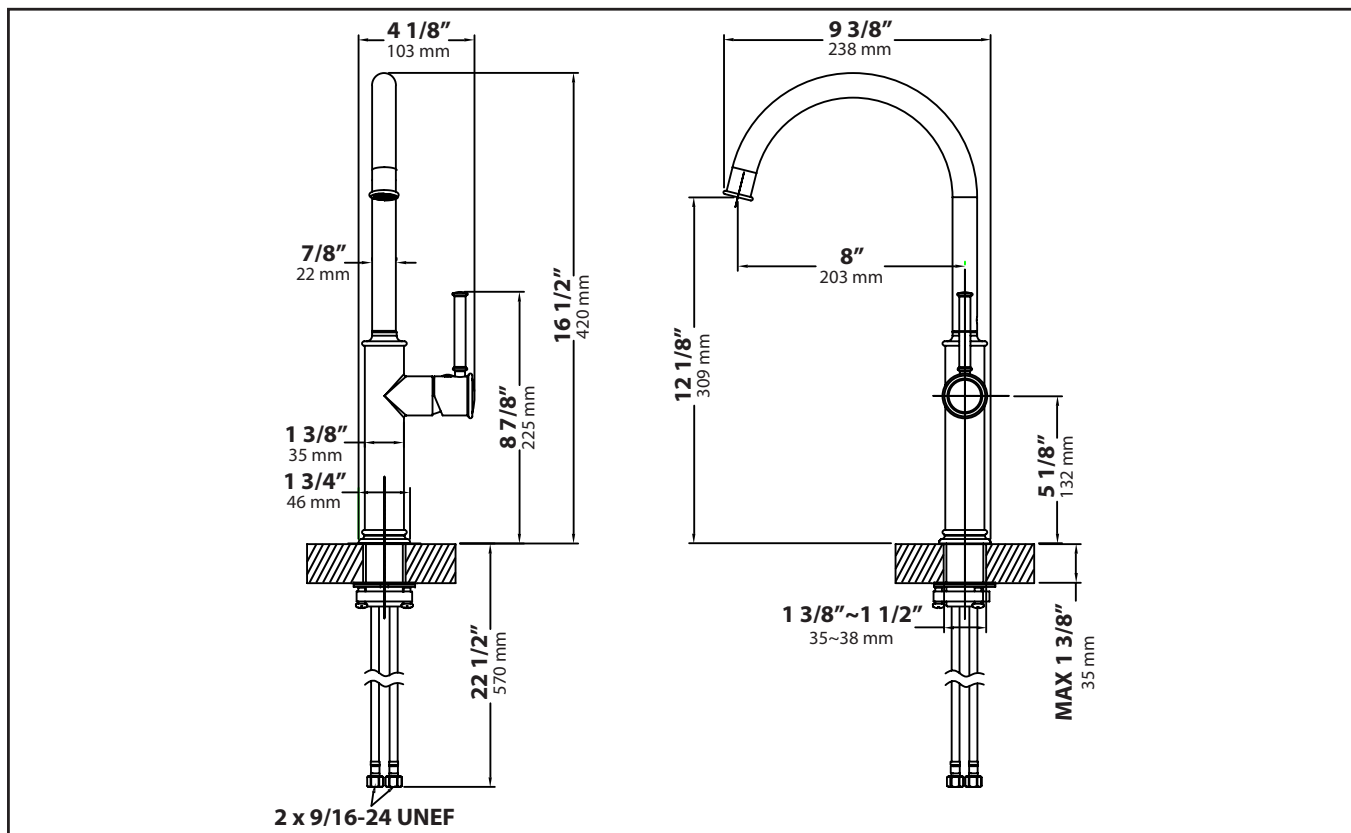

Sellette™ / KPF-1681

Single Handle Kitchen Bar/Prep Faucet

Chrome / Spot Free all-Brite™ Stainless Steel / Oil Rubbed Bronze Finishes

Kräus®

SPECIFICATION SHEET

Material

Body: Metal
Waterway: Brass

Mounting

Holes: 1 - 3 Holes
Type: Brass Nut

Spout

Swivel: 360
Design: Full Body

Waterlines

Length : 24"
Flexible
Connections: 3/8"
Materials: Braided Nylon Included

Aerator

Flow Rate: 1.8 gpm (6.8L/min) @ 60 psi

Dimensions

Overall Height: 16 1/2"
Spout Height: 12 1/8"
Spout Reach: 8"

Cartridge

Type: Ceramic
Size: 25mm
Style: Lever

Accessories Included

Hex Wrench, Aerator Key

Kraus Lifetime Limited Warranty: See website for details www.kraususa.com

1.800.775.0703 / customerservice@kraususa.com

Codes/Standards: cUPC ASME A112.18.1/CSA B125.1, NSF/ANSI Standard 61 certified by IAPMO, NSF/ANSI Standard 372 certified by IAPMO, MASS, CEC, DOE, ADA

REV. August 8, 2018