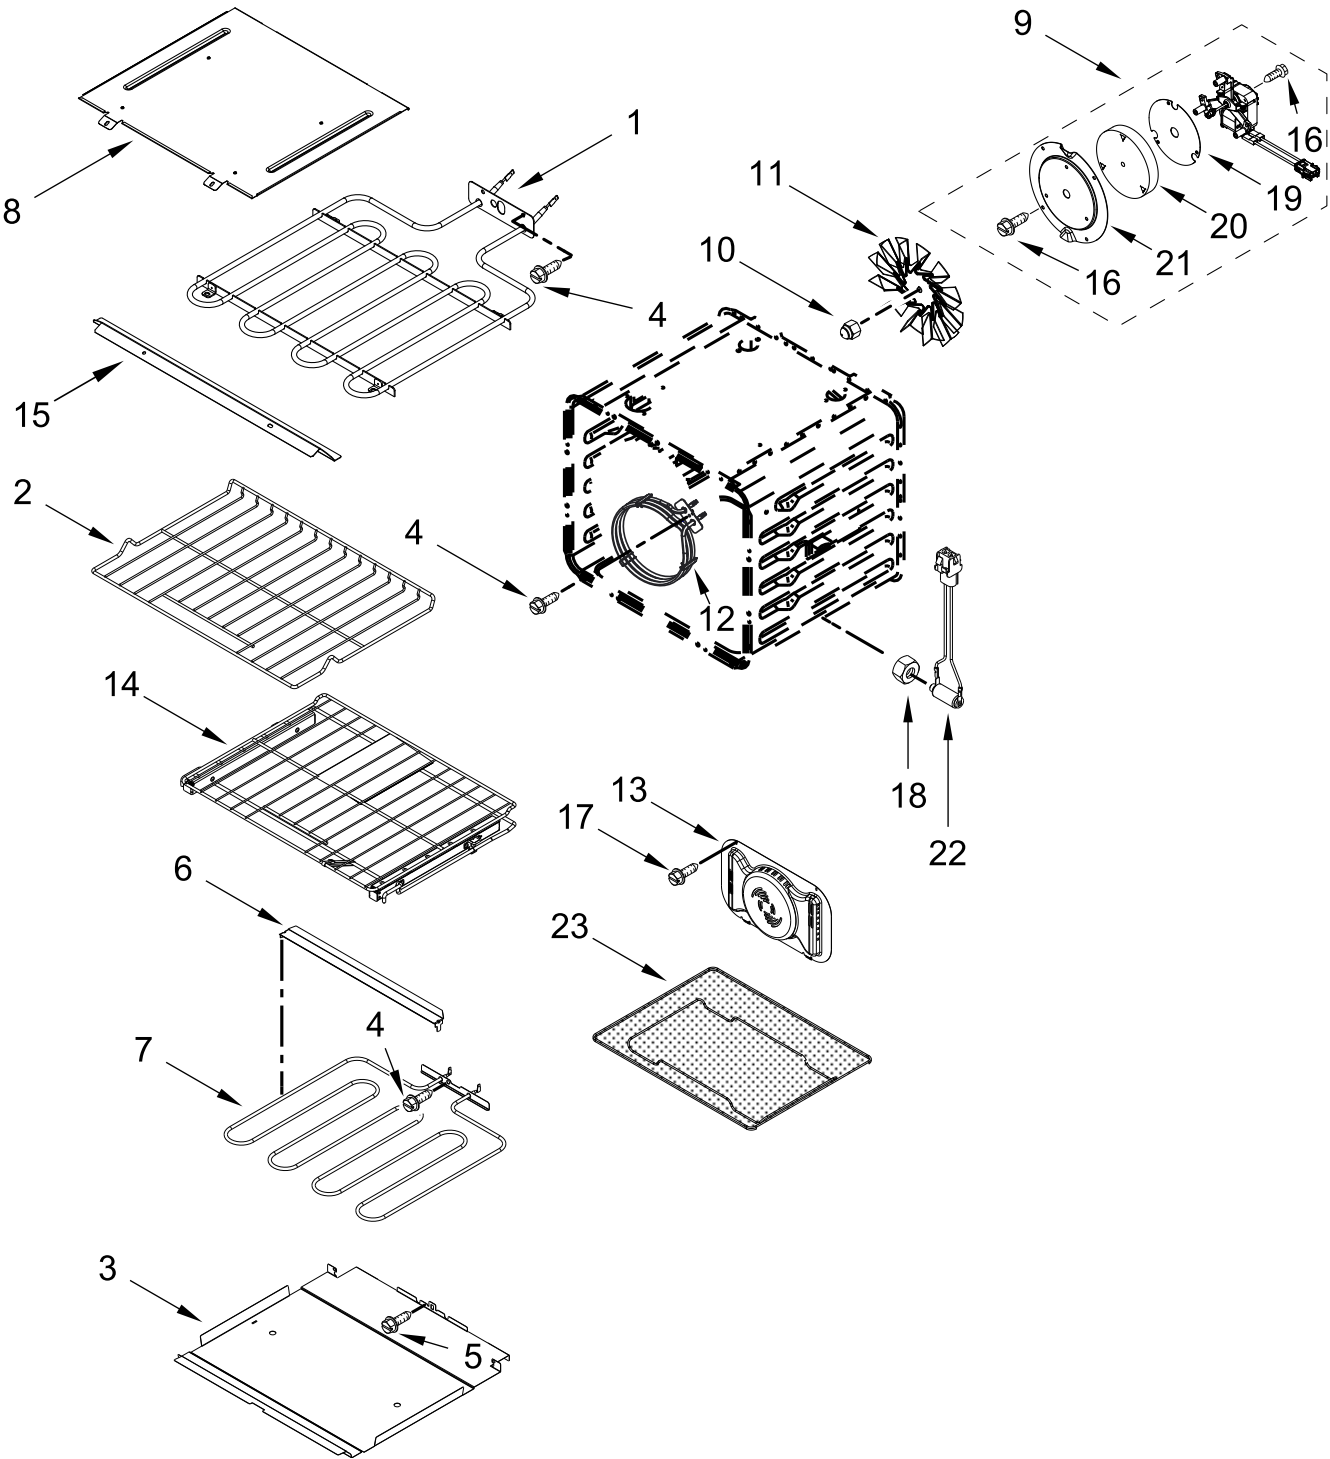

INTERNAL OVEN PARTS

INTERNAL OVEN PARTS

<u>Illus.</u> <u>No.</u>	<u>Part No.</u>	<u>Description</u>	<u>Illus.</u> <u>No.</u>	<u>Part No.</u>	<u>Description</u>	<u>Illus.</u> <u>No.</u>	<u>Part No.</u>	<u>Description</u>
1	W11238159	Element, Broil	9	W11398058	Convect Motor Assembly	17	W10906658	Screw
2	W10554526	Rack, Oven				18	W11033111	Nut, Locking
3	W10318198	Tray, Hidden Bake	10	W11433702	Nut, Acorn (LH)	19	W11251715	Plate, Convect Motor
4	7101P434-60	Screw	11	W11425715	Blade, Fan	20	W11251716	Insulation, Convect Motor
5	7101P426-60	Screw	12	W10546519	Element, Convection	21	W11398057	Cover, Convect Plate
6	W10282957	Crossbar, Hidden Bake Tray	13	W10819989	Baffle, Bow Tie	22	W11252826	Jack, Meat Probe
7	W11292248	Element, Bake	14	W10554531	Rack, Sliding	23	W11661815	Basket, Airfry
8	W11235537	Reflector, Broil	15	W10588737	Shield, Broil Front			
			16	W10720084	Screw