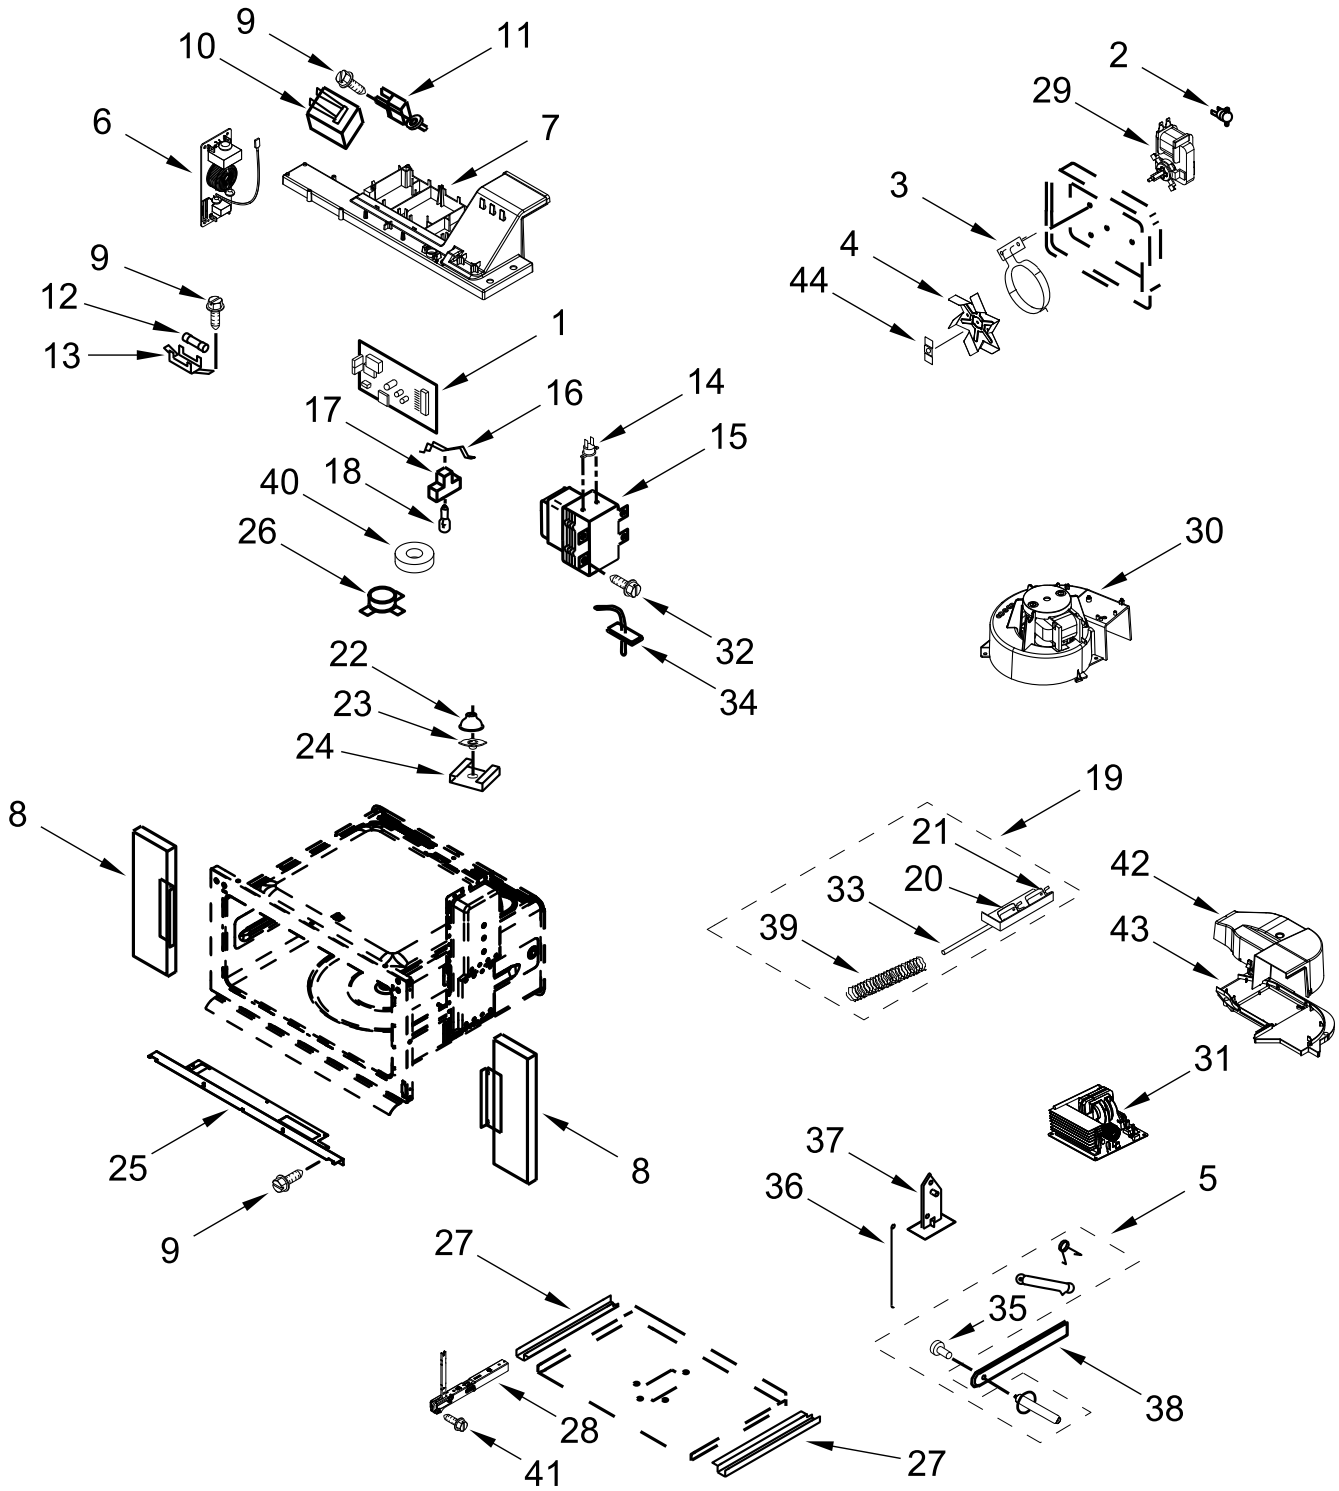

CABINET AND STIRRER PARTS

CABINET AND STIRRER PARTS

<u>Illus.</u> <u>No.</u>	<u>Part No.</u>	<u>Description</u>	<u>Illus.</u> <u>No.</u>	<u>Part No.</u>	<u>Description</u>	<u>Illus.</u> <u>No.</u>	<u>Part No.</u>	<u>Description</u>
1	W11289998	Manager, Appliance	16	W10465869	Spring, Lamp	35	461967510191	Bushing
2	423107845441	Sensor, Convection	17	W10490593	Holder, Lamp	36	461967570351	Spring, Torsion
3	461967848711	Heater, Convection Element	18	W10795595	Lamp, Halogen	37	461967750494	Support
4	W11453899	Blade, Fan	19	W11555168	Harness, Interlock	38	W11213889	Arm, Sliding
5	W10128850	Assembly, Sliding Arm	20	461967848881	Switch	39	423107570871	Spring, Release Rod
6	W11505129	Filter, Noise	21	W10876593	Holder, Switch	40	W10769147	Sealing, Lamp
7	461967754821	Duct, Magnetron	22	423107022541	Reflector	41	461967825781	Screw (Shoulder)
8	461967017491	Trim, Side (Left)	23	423107720491	Lens, Lamp	42	W11591019	Housing, Upper Inverter
	461967017481	Trim, Side (Right)	24	W11440819	Clip, Spring	43	W11591018	Housing, Lower Inverter
9	461967825321	Screw	25	W11334716	Vent, Top Microwave	44	W10120233	Nut, Speed
10	461967848621	Transformer, Light (20V)	26	W10460457	Sensor, Humidity			MISCELLANEOUS PARTS
11	461967842541	Thermoactuator	27	461967008461	Support, Bottom		W11454022	Harness, Fan and Turntable
12	241908600053	Fuse	28	W11681075	Hinge, Door		W11539527	Jumper Harness, Communication
13	4375231	Block, Fuse	29	W11233698	Motor, Convection Fan		W11539494	Harness, Inverter
14	461967846741	Thermostat, Magnetron	30	W11131760	Cooling Fan Assembly			
15	W11504545	Magnetron	31	W11504539	Inverter			
			32	461967825971	Screw			
			33	461967750464	Rod, Push			
			34	241960100002	Sensor, Temperature