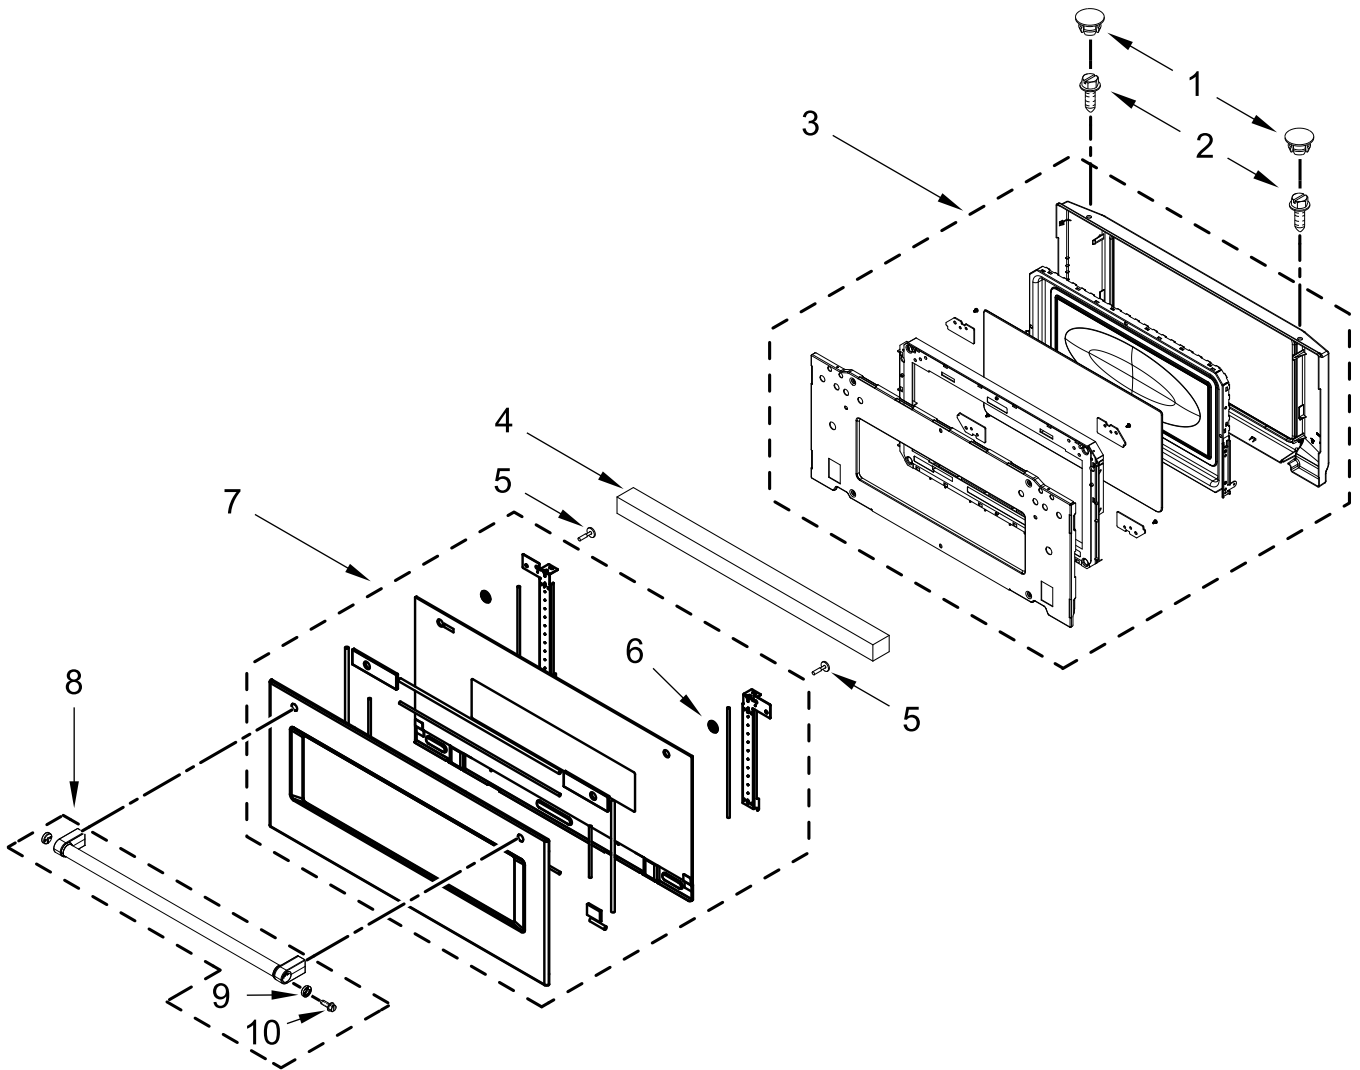

MICROWAVE DOOR PARTS

MICROWAVE DOOR PARTS

<u>Illus.</u> <u>No.</u>	<u>Part No.</u>	<u>Description</u>	<u>Illus.</u> <u>No.</u>	<u>Part No.</u>	<u>Description</u>	<u>Illus.</u> <u>No.</u>	<u>Part No.</u>	<u>Description</u>
1	8304588BL	Cap, Screw	5	W11317731	Screw (Black)	8		Handle Assembly
2	7101P338-60	Screw	6	W10319024	Washer, Door		W11241572	Stainless
3	W11639555	Inner Door Assembly	7		Door Assembly	9	W10551026	Medallion, Handle
4	W10359769	Foam, Door Handle		W11691817	Stainless	10	W10656499	Screw