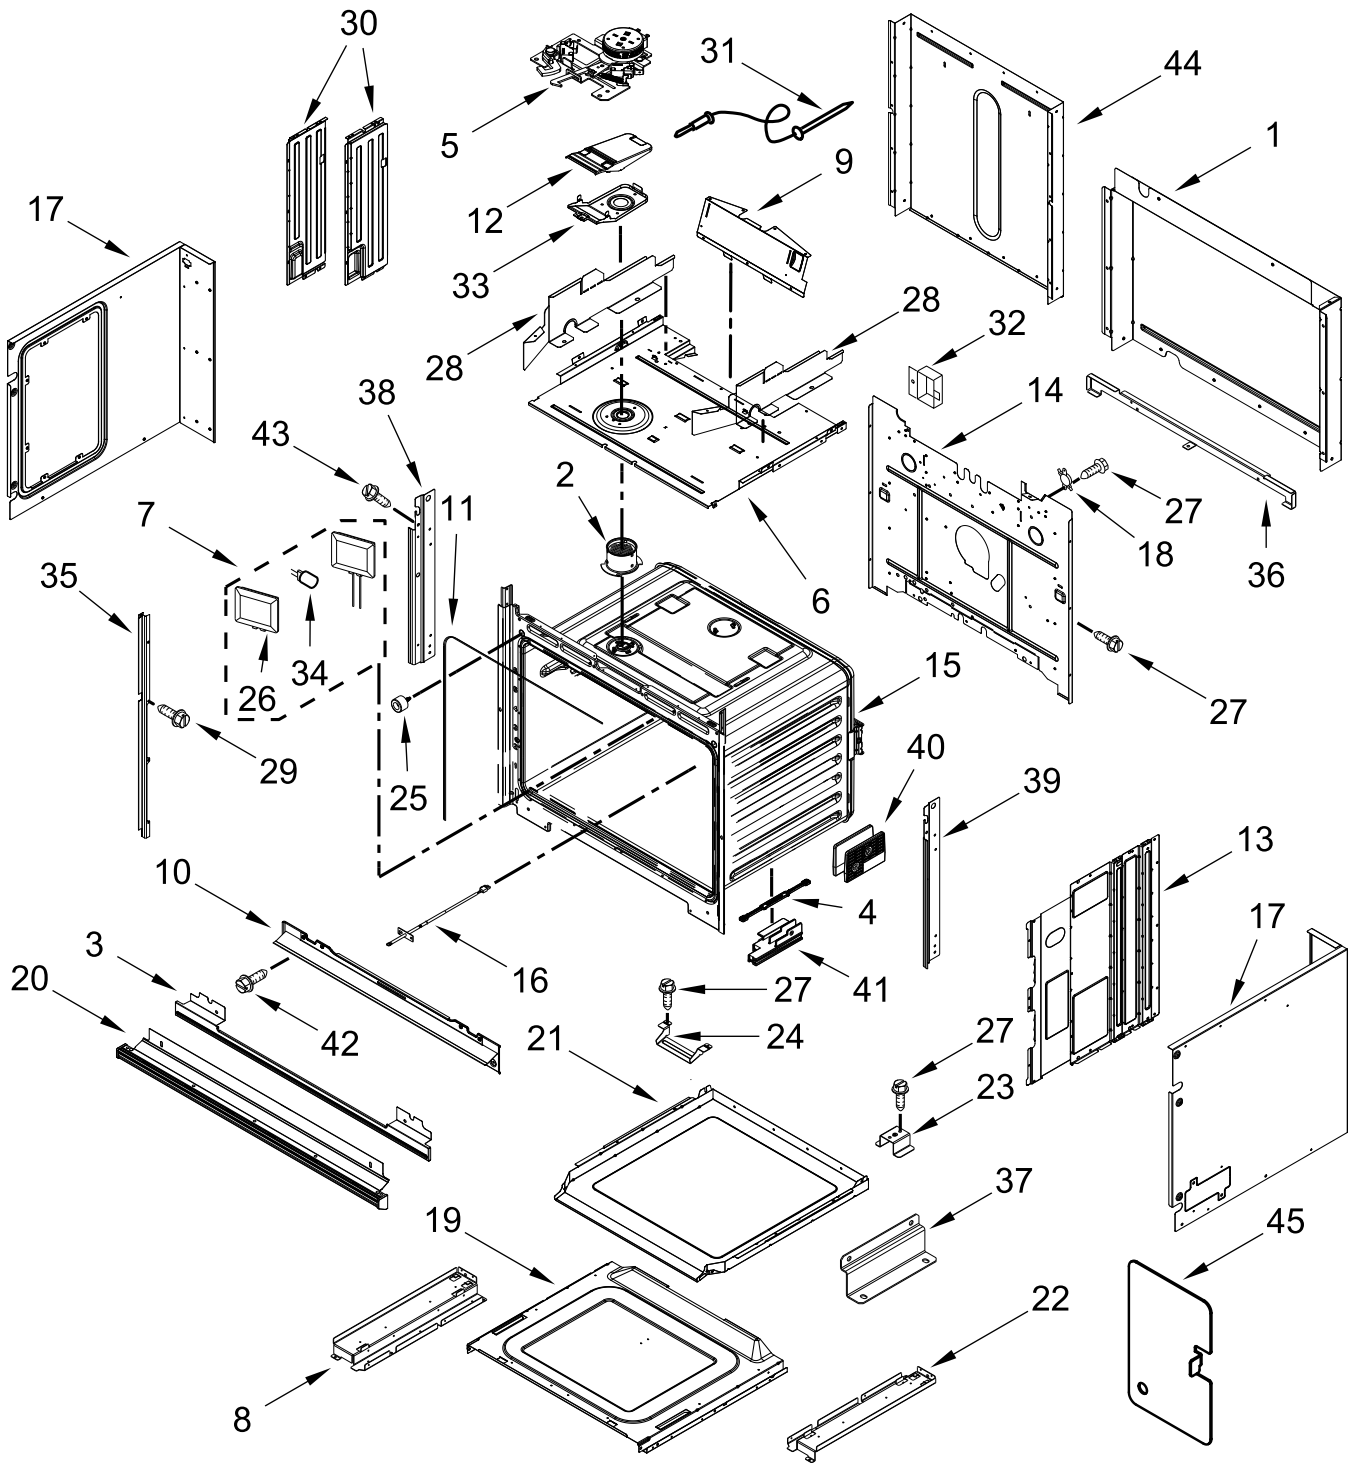

OVEN PARTS

OVEN PARTS

<u>Illus. No.</u>	<u>Part No.</u>	<u>Description</u>	<u>Illus. No.</u>	<u>Part No.</u>	<u>Description</u>	<u>Illus. No.</u>	<u>Part No.</u>	<u>Description</u>
1	W11171004	Cover, Combo Chassis Back Duct	20		Assembly, Bottom Vent	36	W10283022	Support, Crossbar
2	W11085298	Tube, Vent		W11467754	Stainless	37	W10283024	Side, Bracket
3		Trim, Bottom Vent	21	W11244446	Duct, Bottom Chassis	38	W11627410	Siderail, Combo (Left)
	W11560859	Black	22	W10283021	Support, Base (Right)	39	W11627411	Siderail, Combo (Right)
4	W11558603	Spacer, Base	23	W11135135	Support, Air Channel	40	W11245118	Foot, Base
5	W11655005	Latch, Motorized	24	W11390667	Spacer, Chassis Bottom Duct	41	W11245114	Foot, Chassis (Left)
6	W11168071	Top, Chassis					W11245116	Foot, Chassis (Right)
7	W11205574	Assembly, Oven Light	25	W11166315	Bumper and Screw	42	W11249635	Screw
8	W10283020	Support, Base (Left)	26	W10472386	Lens, Light	43	7101P633-60	Screw (Black)
9	W10904163	Deflector, Blower	27	7101P426-60	Screw	44	W11134657	Duct, Lower Chassis Back
10	W11518347	Vent, Combo Center	28	W11186391	Deflector, Chassis (Left)	45	W11533682	Cover, WIFI
11	W11608108	Gasket		W11186398	Deflector, Chassis (Right)			FOLLOWING PARTS NOT ILLUSTRATED
12	W11256424	Cover, Vent Exhaust	29	W11404000	Screw		W11188284	Insulation, Wrap
13	W11165274	Side, Chassis	30	W11167419	Cover, Suction (Left)		W11234758	Insulation, Cavity
14	W11223327	Back, Chassis		W11186675	Cover, Suction (Right)			
15		Liner, Oven (Not Serviceable)	31	9755542	Probe, Temperature			
16	W11346074	Probe, Sensor	32	8285593	Cover, Connector			
17	W11171909	Side, Combo Chassis (Left)	33	W11256423	Base, Vent Exhaust			
	W11171919	Side, Combo Chassis (Right)	34	W10472384	Bulb, Light			
18	4449751	Thermostat (TOD)	35		Trim, Side			
19	W11135103	Base, Chassis		W11235457	Black (Left)			
				W11235458	Black (Right)