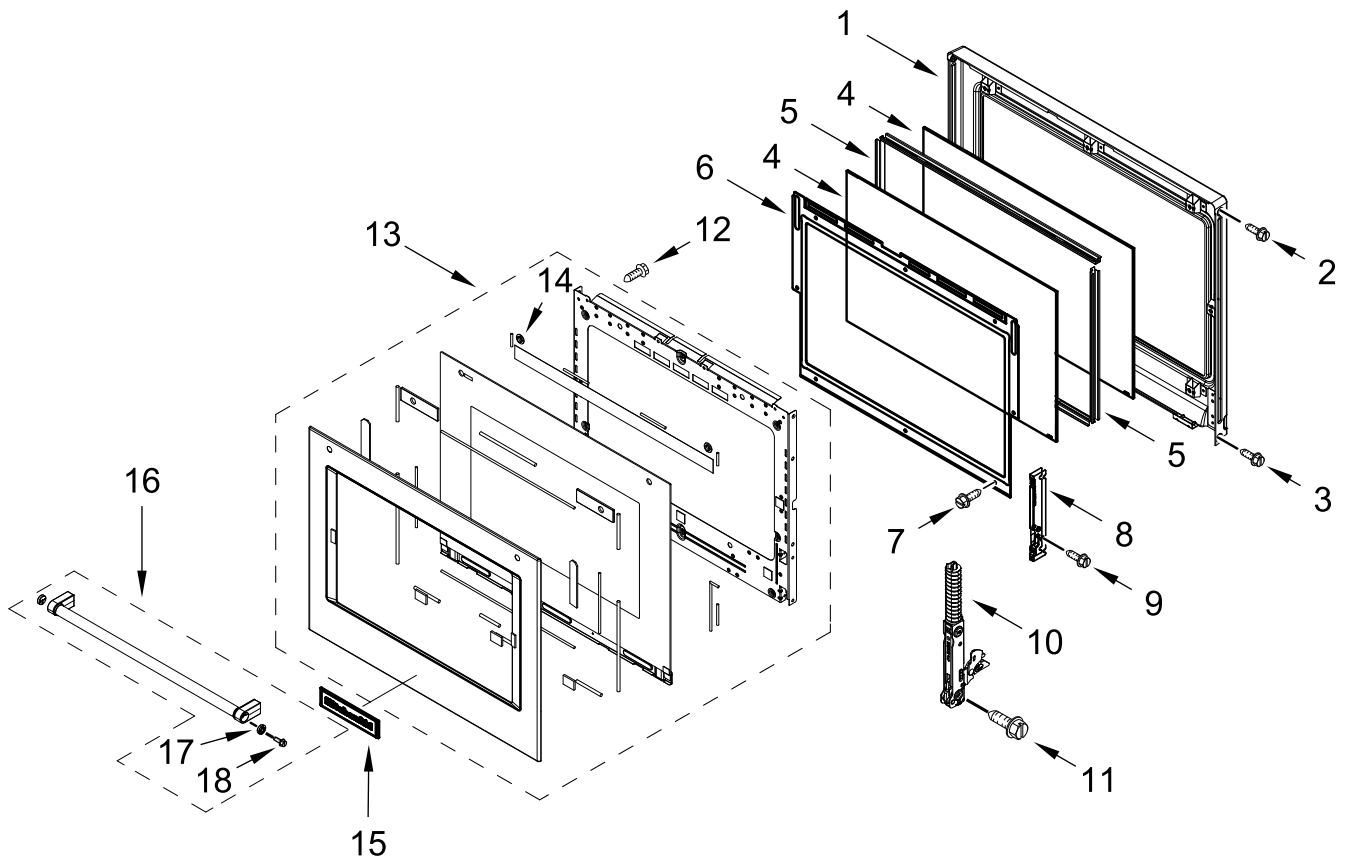

OVEN DOOR PARTS

OVEN DOOR PARTS

<u>Illus.</u> <u>No.</u>	<u>Part No.</u>	<u>Description</u>	<u>Illus.</u> <u>No.</u>	<u>Part No.</u>	<u>Description</u>	<u>Illus.</u> <u>No.</u>	<u>Part No.</u>	<u>Description</u>
1	W11302587	Liner Assembly	8	W11239070	Receiver, Hinge (Left)	13		Door Assembly
2	7101P375-60	Screw		W11239072	Receiver, Hinge (Right)		W11689098	Stainless
3	W11290045	Screw	9	W10254050	Screw	14	W10319024	Washer, Door
4	W10618107	Glass, Inner	10	W11633413	Hinge, Door (Left)	15	W10518672	Badge
5	W11302730	Spacer, Air Divider		W11633414	Hinge, Door (Right)	16		Handle Assembly
6	W11174095	Retainer, Air Divider Glass	11	3196183	Screw		W11241572	Stainless
7	7101P426-60	Screw	12	W11317731	Screw (Black)	17	W10551026	Medallion, Handle
						18	W10656499	Screw