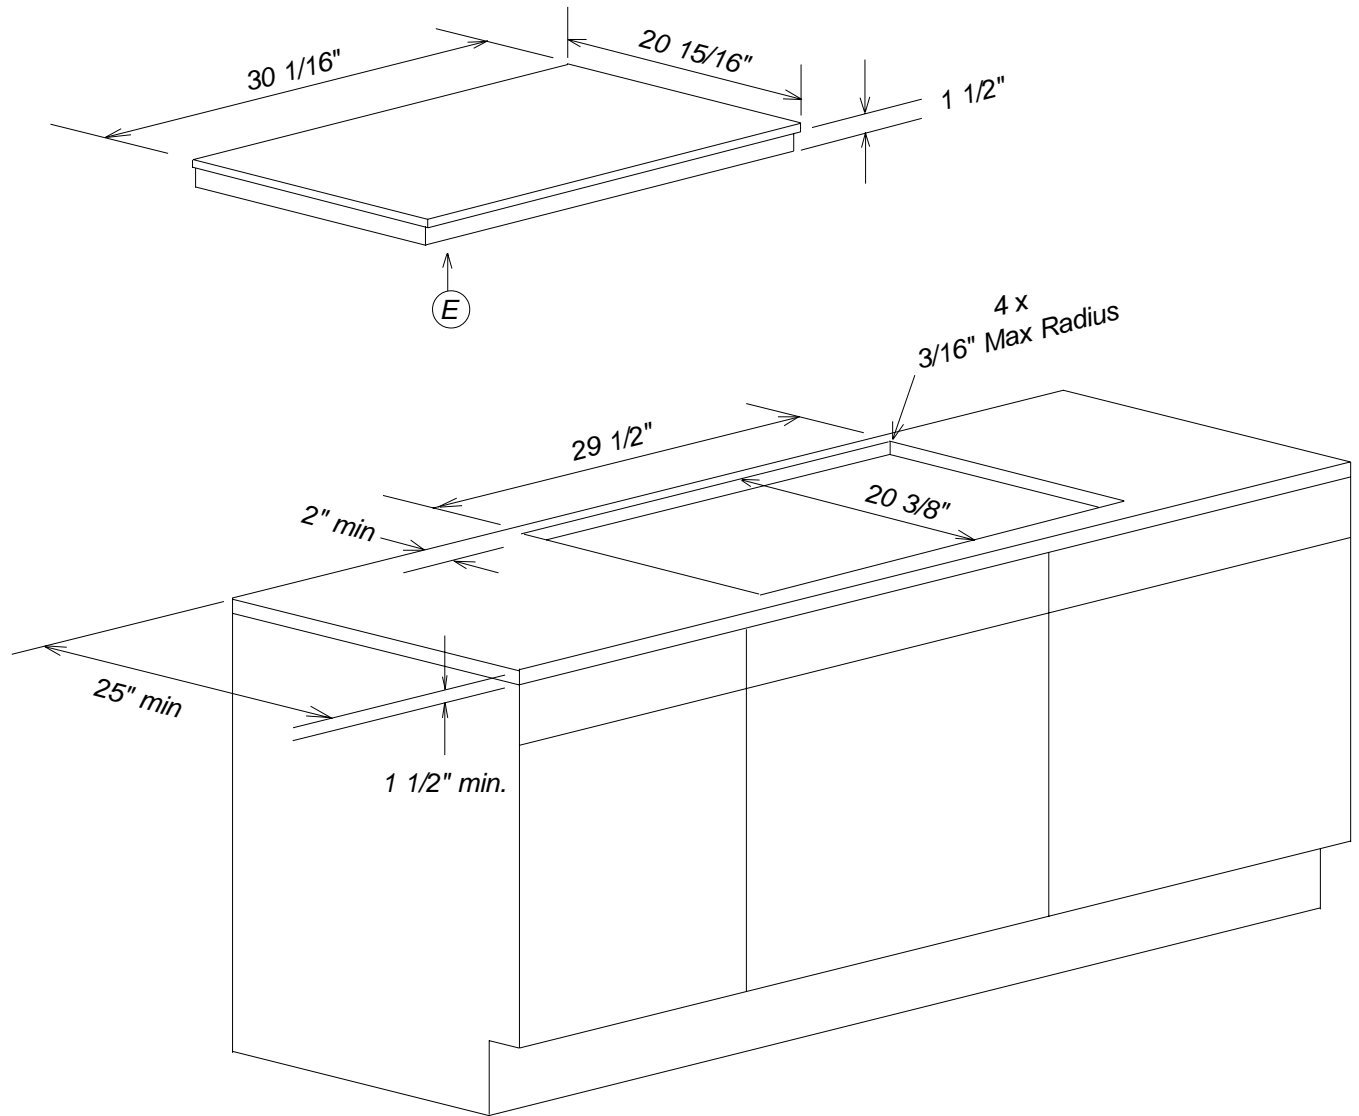

# Product and Cut-out Dimensions

### KM5656

Location Codes
E - 208 / 240 Volt - 40 Amp 3-wire power supply connects rear center bottom.
Notes
<ul style="list-style-type: none"> <li>• Please specify 208 Volt or 240 Volt unit when ordering.</li> <li>• All installations must be done in accordance with local codes.</li> </ul>

NOTE: Drawing is not to scale.  
SPECIFICATION SHEETS 010306